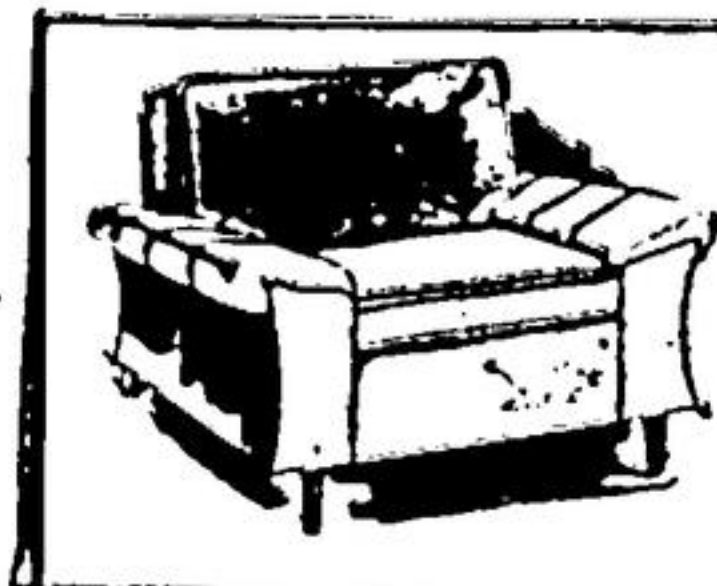

THE OUTSTANDING FURNITURE VALUES OF THE YEAR!

SAVE NOW ON THIS

FAMOUS SEALY INNERSPRING

MATTRESS OR BOX SPRING

$49⁵⁰

One look will convince you of the excellent value this innerspring mattress and box spring represents. Fine quality — attractive ticking. Comfort engineered for many years of sound sleep. Come in—buy now while they last.

EASIEST CREDIT TERMS AVAILABLE!