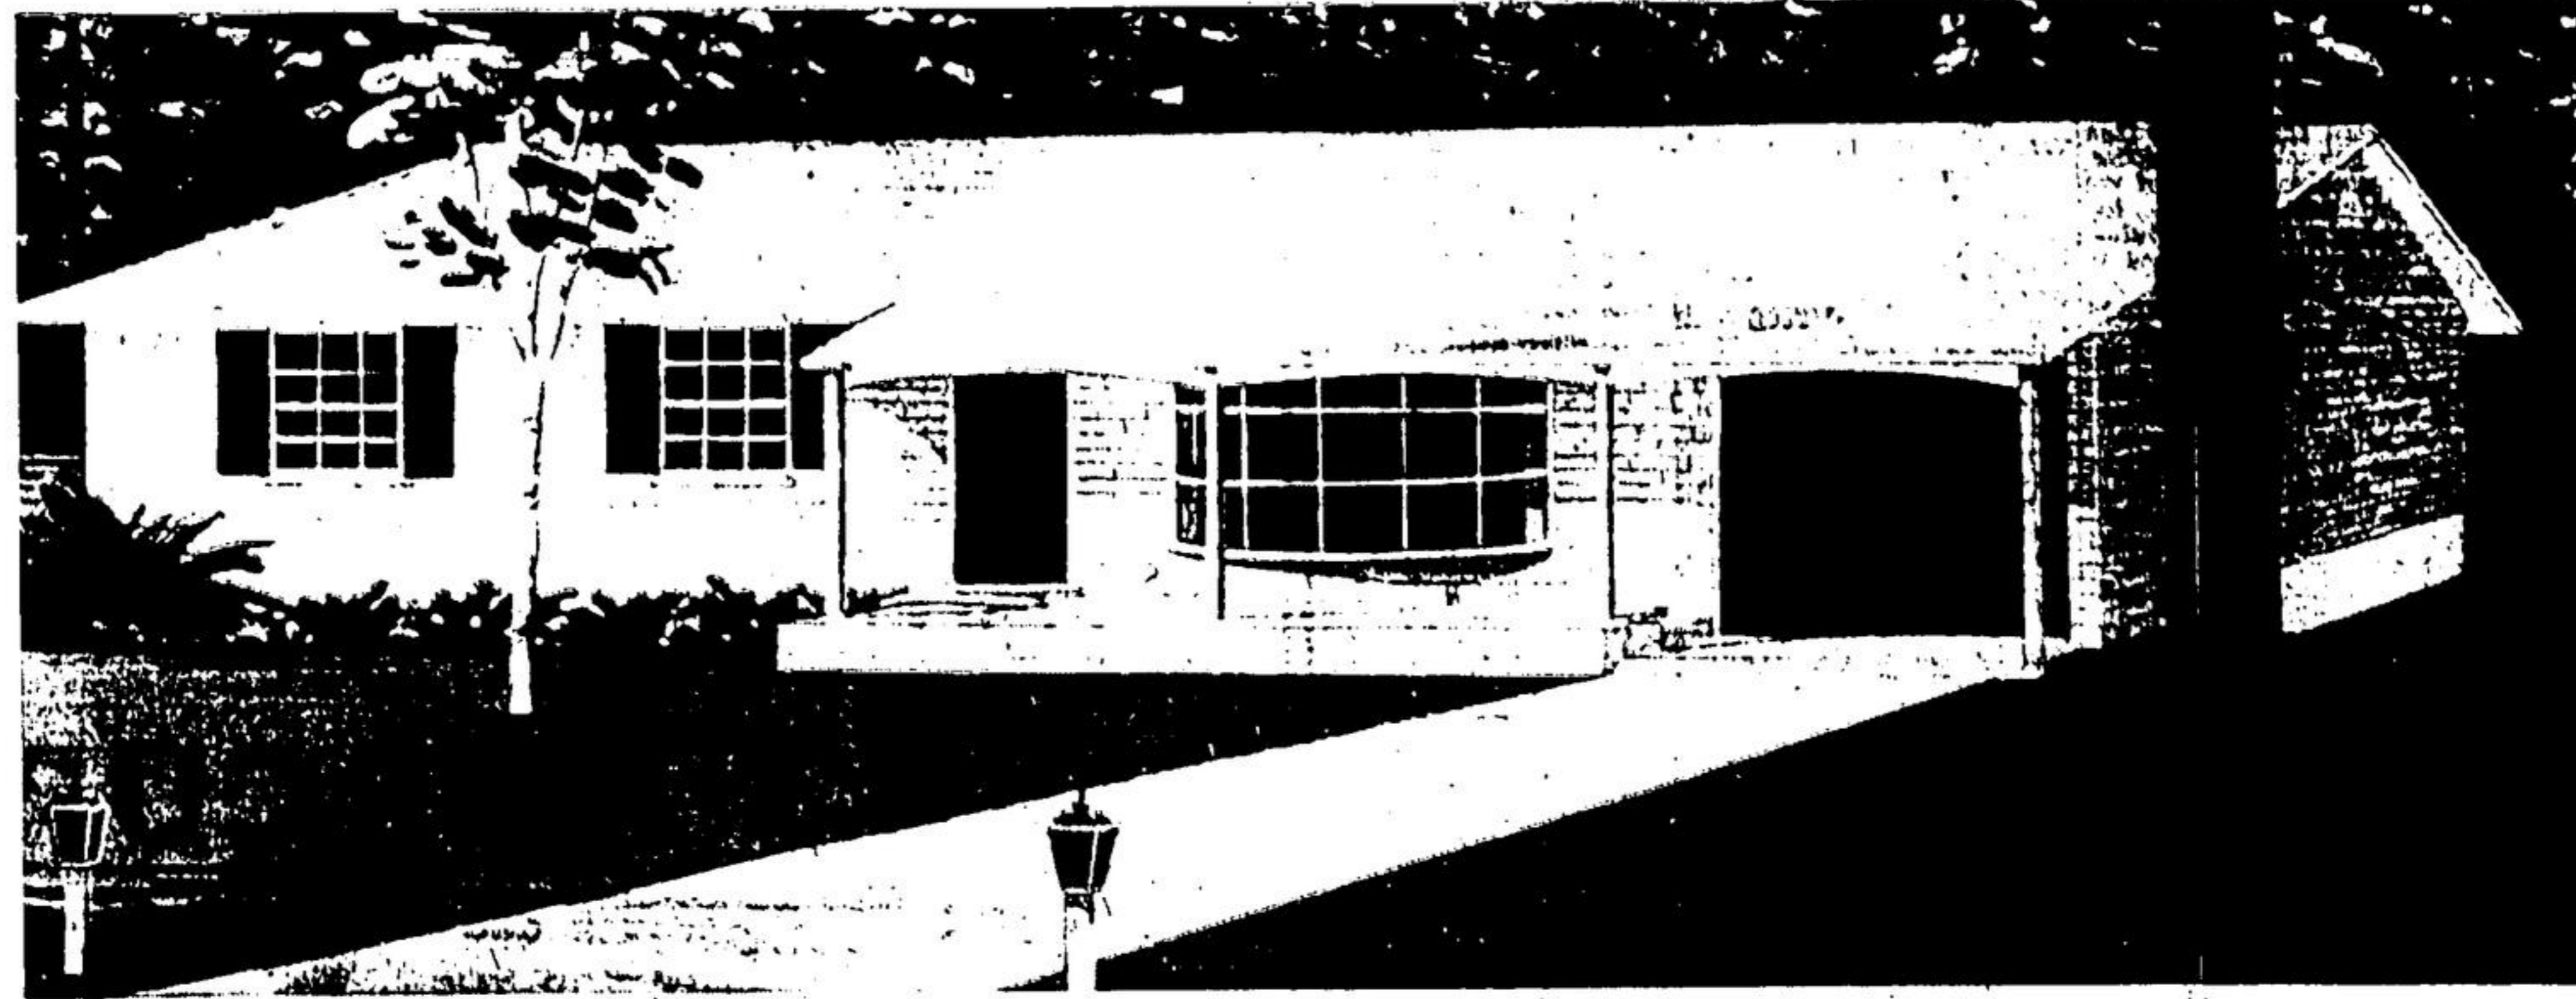

OPEN HOUSE — SEE THE NEW MODEL HOMES BY FOBERT

FROM ONLY \$832 DOWN — \$72 MONTHLY (FULL PRICE ONLY \$12,995)
OR \$880 DOWN WITH BUILT-IN STOVE AND VANITY

FEATURING: ● BUILT IN STOVE & OVEN (THOR ELECTRIC) ● EXCITING KITCHEN CABINETS WITH VIDENE FINISH. ● EXHAUST FAN ● BATHROOM VANITY CABINETS AND COLOURED CERAMIC TILE ● PANELLED 'REC' ROOM IS AVAILABLE. ● SODDED LAWNS — AND MANY MORE INTERESTING FEATURES.