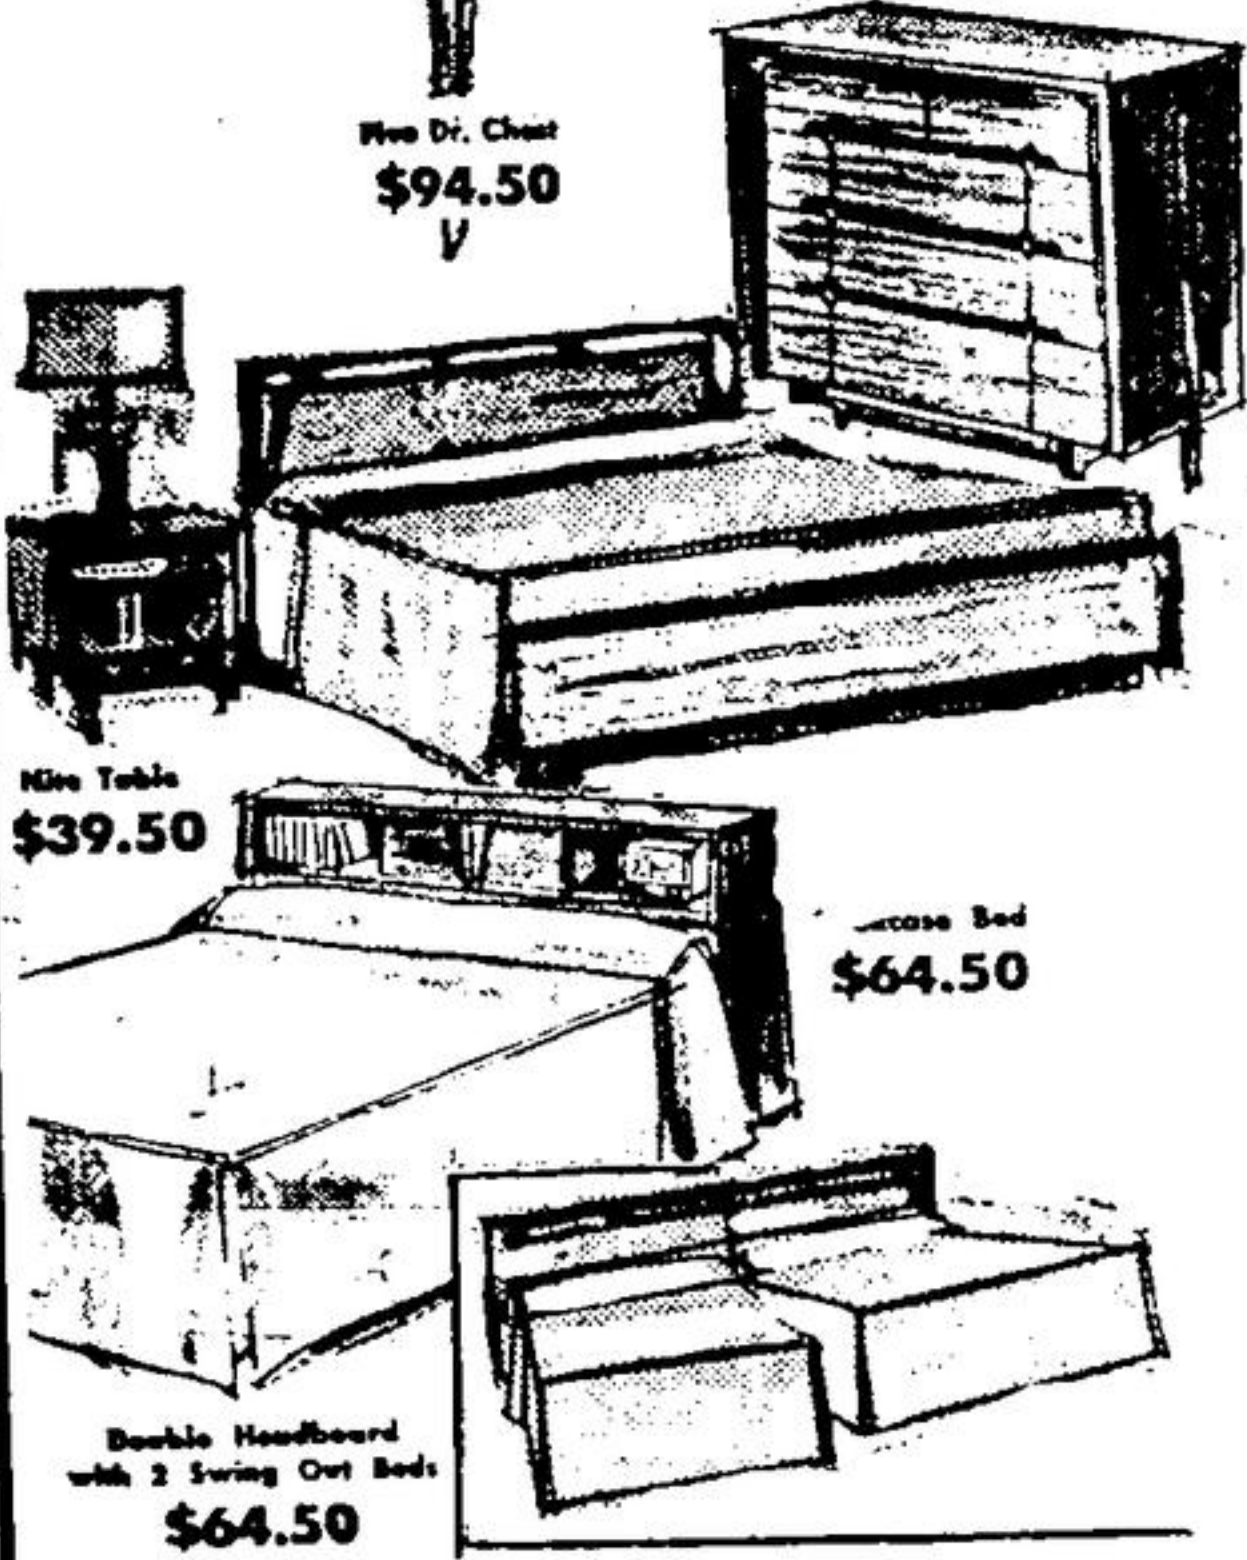

Side Table $39.50

Double Bed $64.50

Double Headboard with 2 Spring Out Beds $64.50

3 PC. BED ROOM

62" TRIPLE DRESSER, MIRROR - PANEL BED
A real buy in a Nationally known Kroehler bedroom. Smoothly styled — rich Sienna Walnut finish — and all the advantages of "Can't Mar" Fibersin tops on dressers, chests and bookcase bed. These remarkable tops are impervious to cosmetics, resist scuffs, scratches, stains — even the heat of a burning cigarette. Come in and see this exceptional value. Buy now on easy terms — Optional Horizontal Mirror $10.00 extra.

$189.50