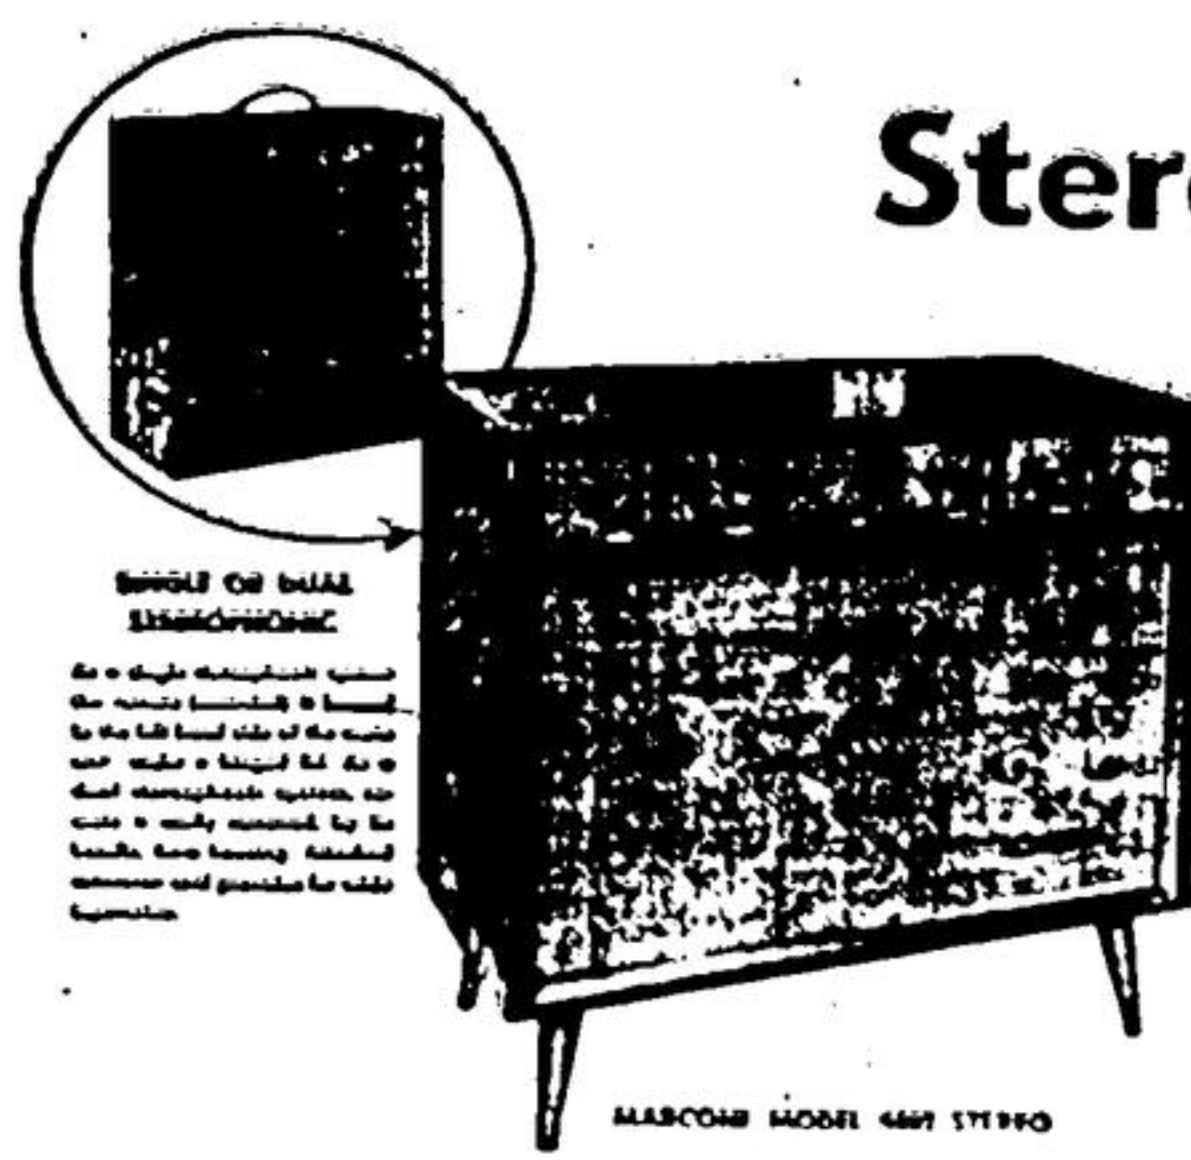

8 tubes, 40-18,000 cycles, 6 speakers, 6 controls, B.S.P. 4-speed changer.

JUST \$199 Anniversary Special

Extra Special
Marconi "Citation"
FULL 21" CONSOLE

19 tubes, signal monitor, stereo free sound, tinted safety glass, slim cabinet.