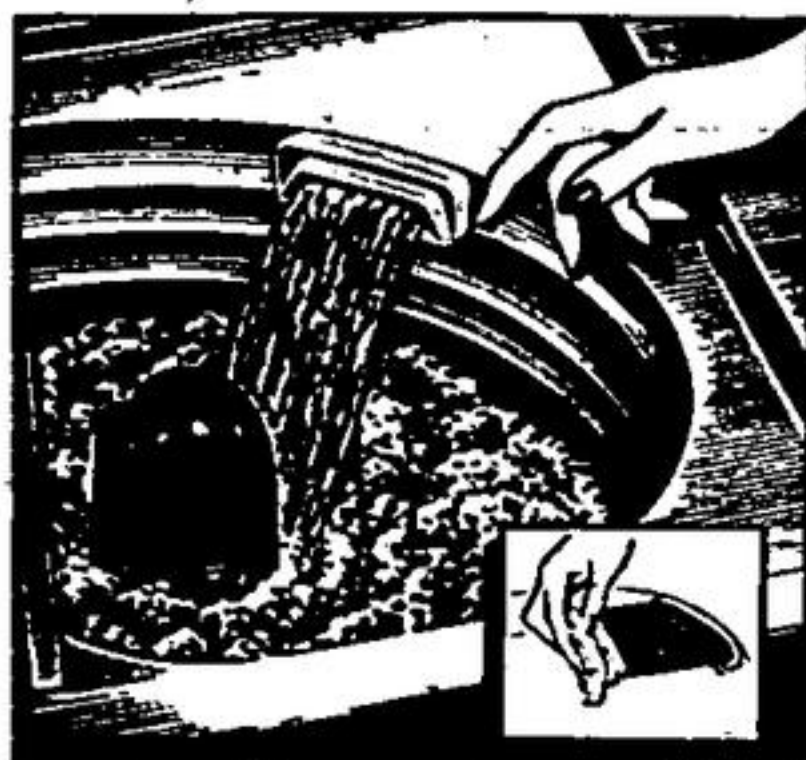

AMAZING BUILT-IN LINT FILTER

Removes all lint — all the time! Removes lint at all water levels! Never gets in the way of your wash! So easy to clean — just rinse!