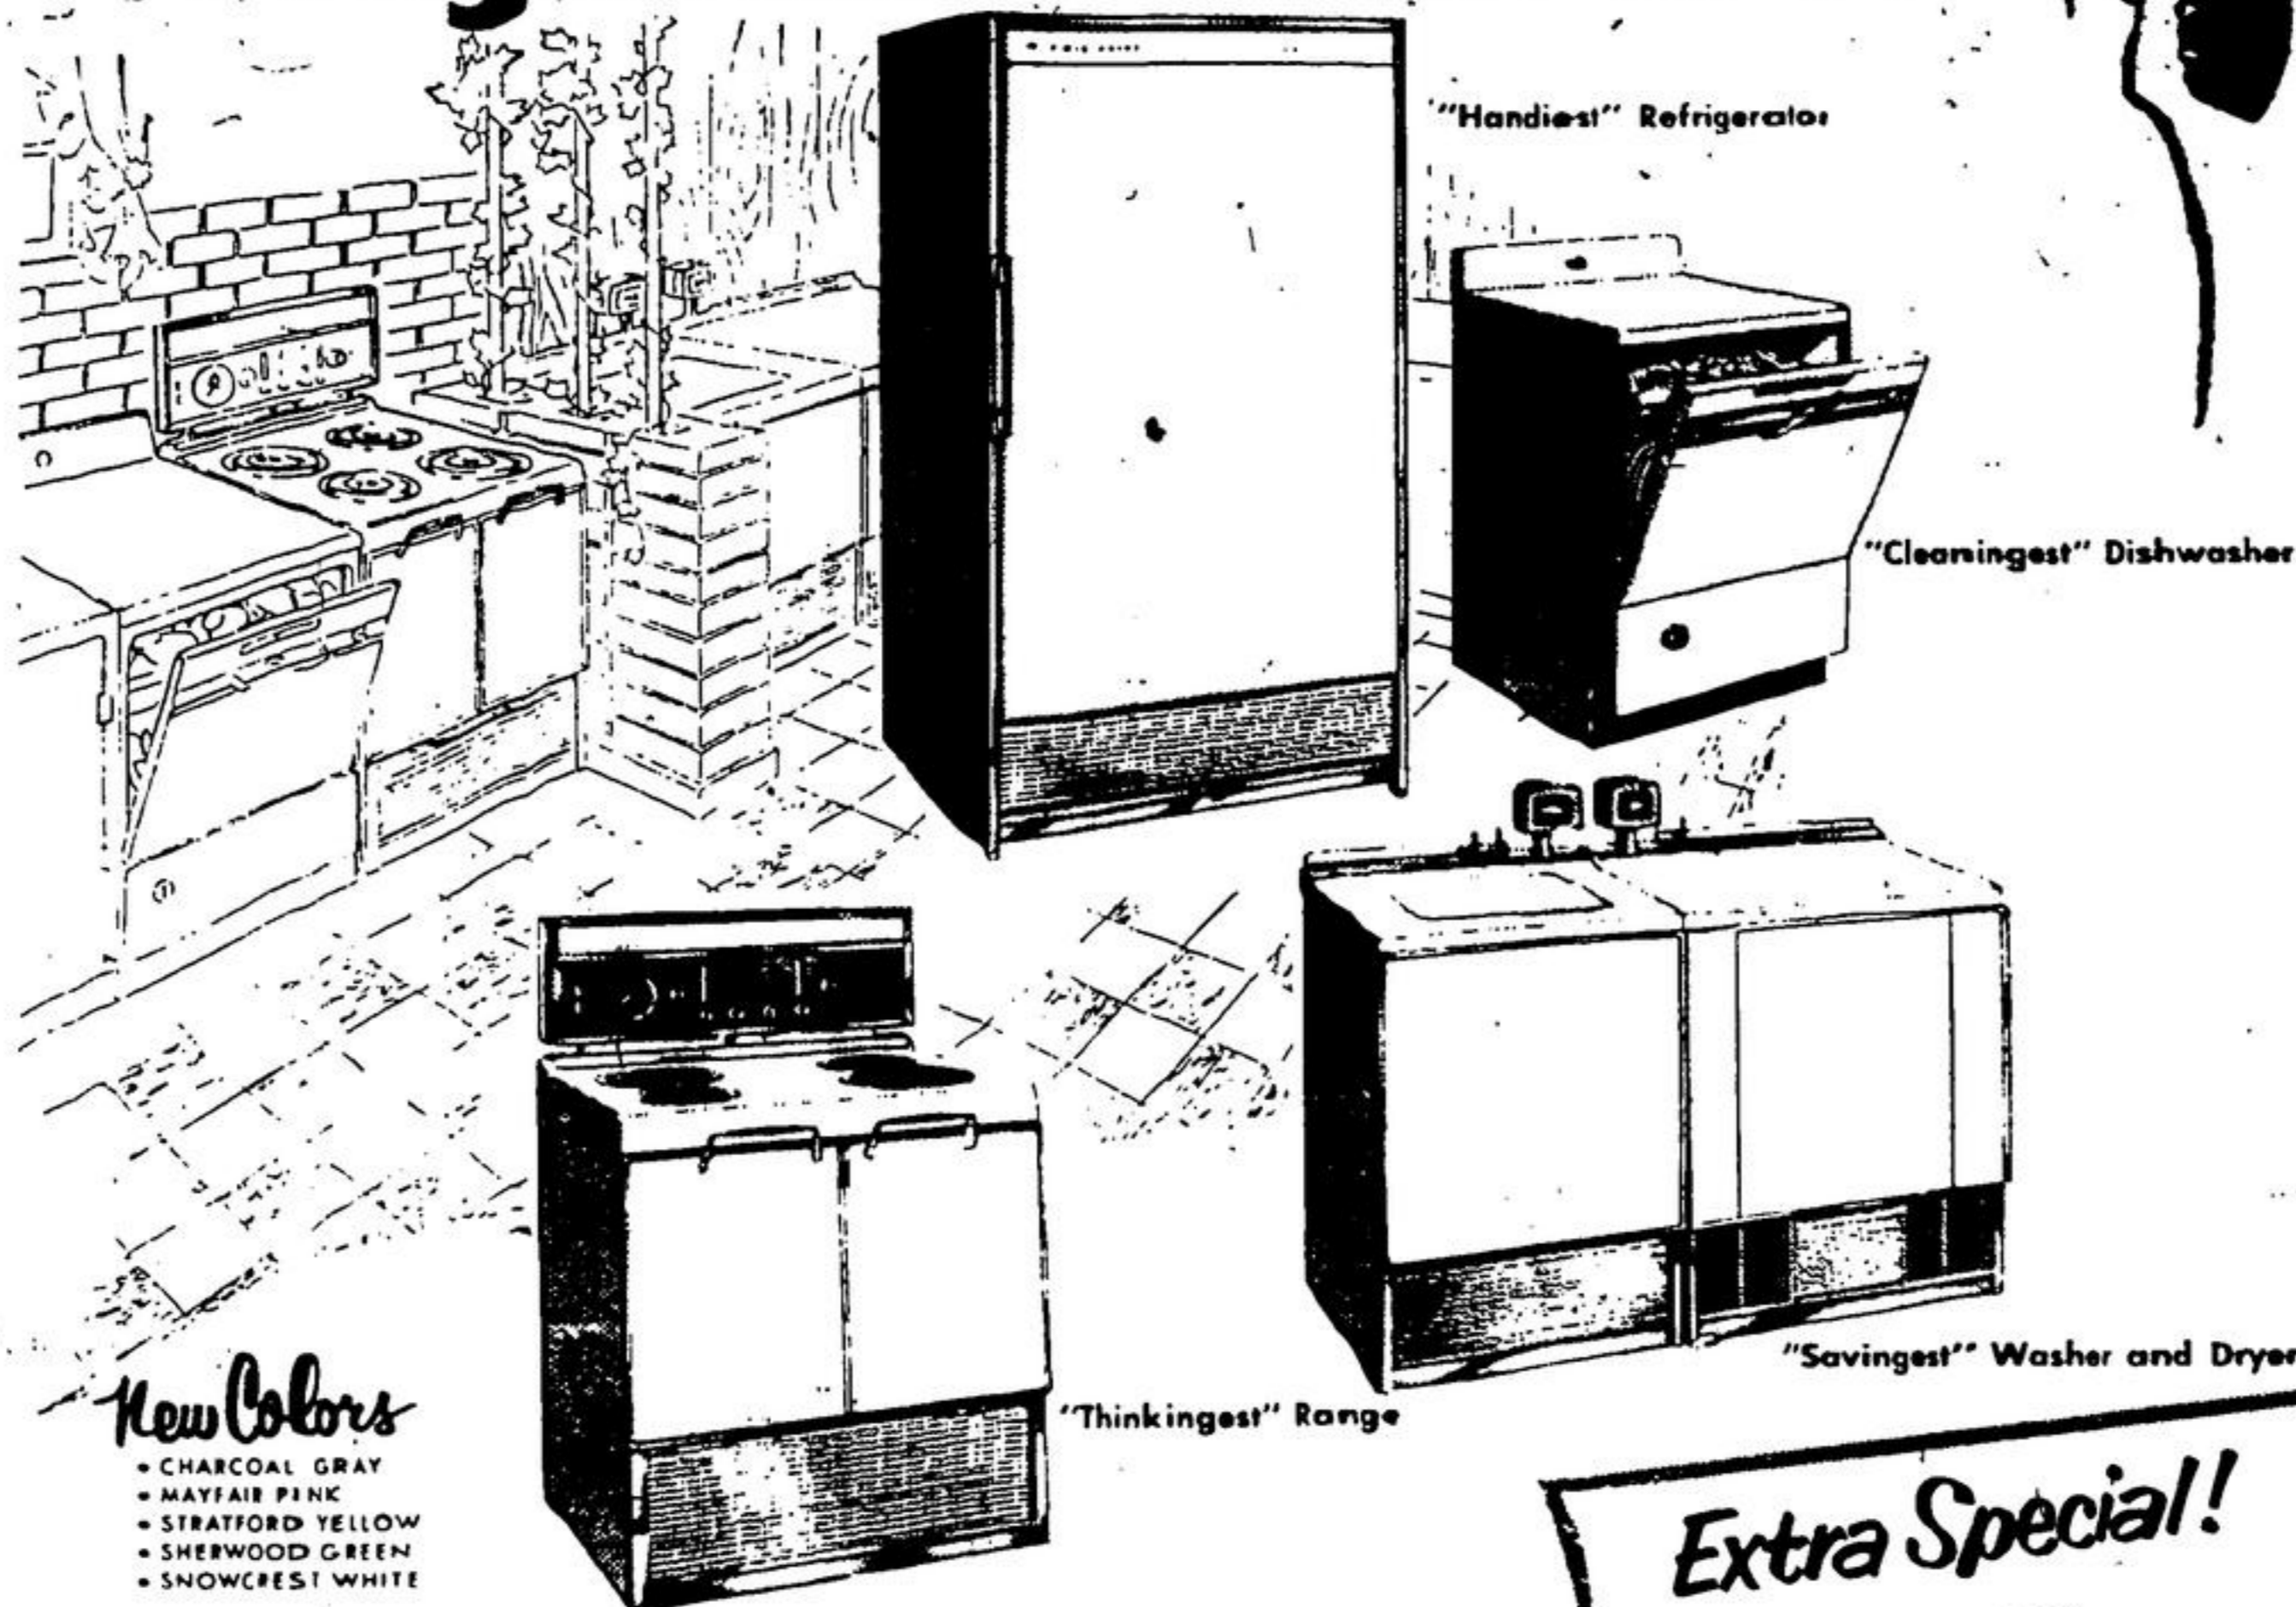

Frigidaire "SHEER LOOK"

"Handiest" Refrigerator

"Cleanest" Dishwasher

"Savingest" Washer and Dryer

"Thinkingest" Range

New Colors
• CHARCOAL GRAY
• MAYFAIR PINK
• STRATFORD YELLOW
• SHERWOOD GREEN
• SNOWCREST WHITE

We're as excited to show you these new Frigidaire Appliances as you will be when you see them! Come in now!

Extra Special!
**FACTORY
CLEARANCE SALE**

We're offering a limited quantity of 1956 model Frigidaire refrigerators and electric ranges at clearance prices. Hurry for these outstanding bargains!

EASY DRYER

It's not necessary to hang out your wet clothes in bad weather. Avoid sore and chapped hands by installing this handsome Easy Dryer in your home to-day. Regularly priced at $239.50. **NOW ONLY—**

$179.30

**NEW LEWYT
ZEPHYR
VACUUM
CLEANER**

$59.30

THOUSANDS LIKE IT SOLD AT $99.90

IMAGINE! A NEW LEWYT AT THIS FABULOUS LOW PRICE!

- New! Full powered—all metal construction!
- New! 10 lbs. lighter—rolls on swivel wheels!
- New! Streamlined in new 2-tone decorative colors!
- New! Low-slung nozzle that goes under all furniture!

**COME IN!
SEE IT NOW! AT**

A LARGE SELECTION OF
ELECTRIC
**IRONS—TOASTERS
MIXERS—FANS**
AT
ANNIVERSARY PRICES