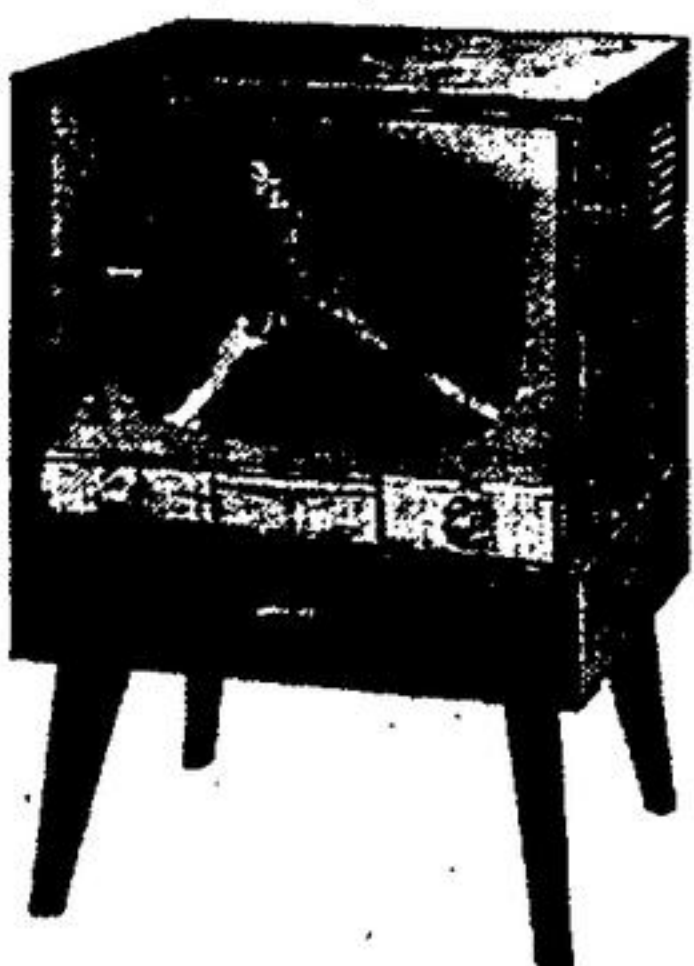

**THE "CANADIANA" (Model 21TV8C)**—with Automatic Brightness Control... A complete home entertainment centre... 3-way combination of 21" Automatic Television, with "Luma Ray" picture-tube, Variable Tone Control, and extra-high powered 24-tube chassis; "True Tone" Standard and Short Wave radio, with a full 9 watts undistorted output of thrilling tonal perfection; and latest 3-speed Intermix record changer with automatic shut-off. Three Concert Speakers—two for radio and records, one for TV. Walnut, mahogany or blond mahogany, hand rubbed finishes.

**THE "BANCROFT" MODEL 21TV16K**—Beautifully crafted in walnut, mahogany or blond mahogany, the fine half-door cabinet is of Regency-Inspired Transitional design, to enhance the appearance of any room. Full-powered chassis, big "Full Vision" picture and 12" Concert Speaker all contribute to its magnificent performance.

**THE "WESTWOOD" MODEL 21TV17K**—This striking open-face Console, available in walnut, mahogany, or blond oak, blends tastefully with any furniture and decor. The full-powered chassis, 21" "Full Vision" picture and 12" Concert Speaker assure pleasure for both eye and ear.