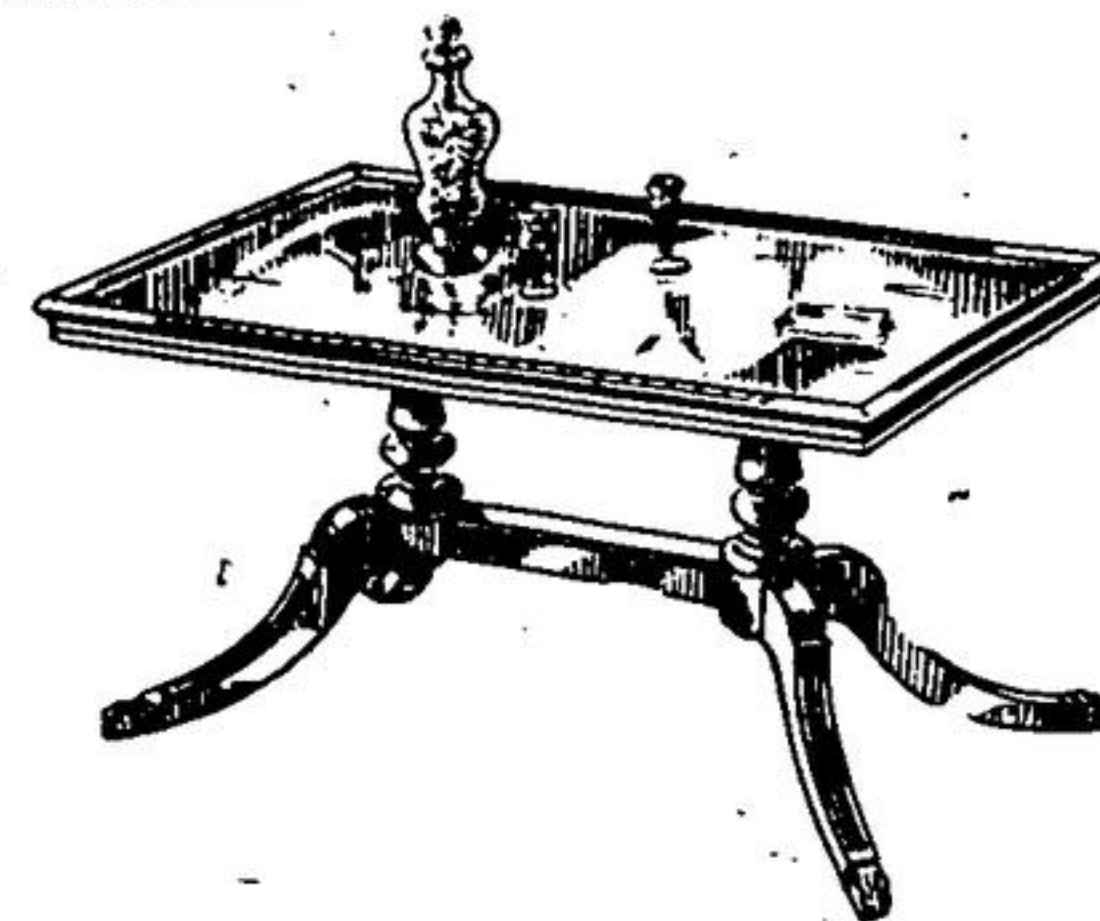

See Our Large Selection of COFFEE TABLES LAMP TABLES in Walnut — Mahogany and Limed Oak Priced from $8.50