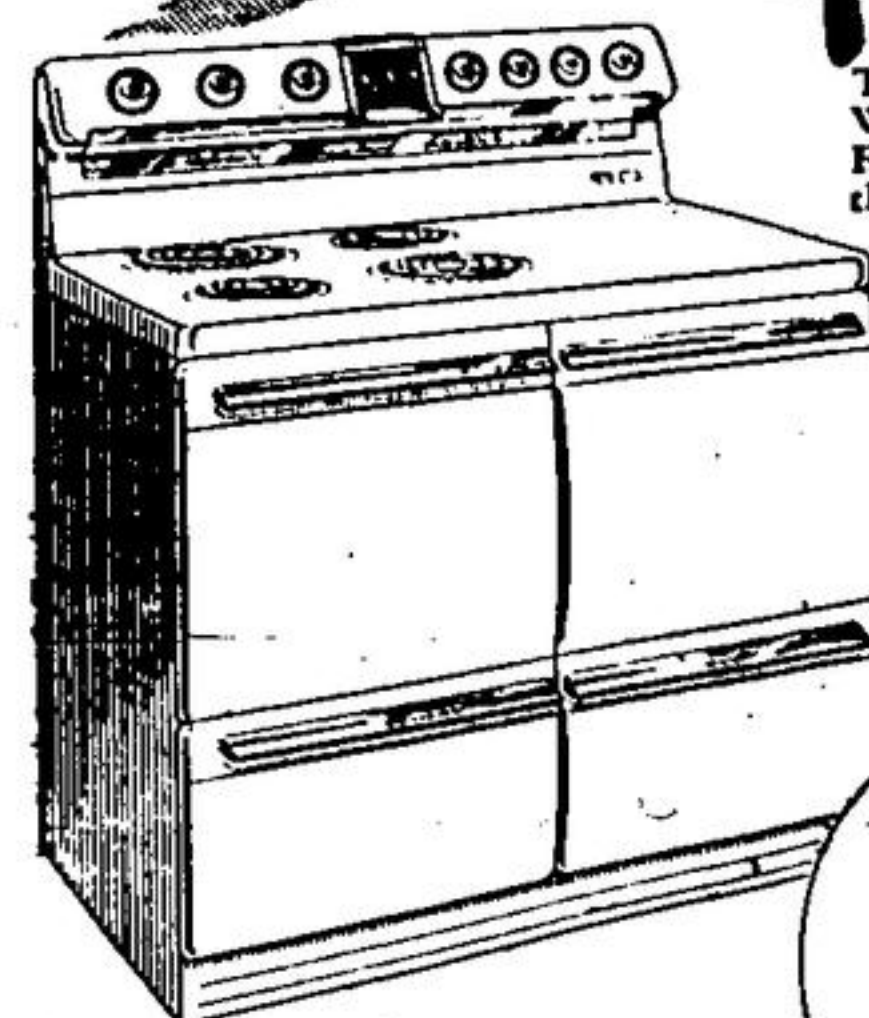

PRICED FROM
$259.50

GOODLET'S ECONOMY HARDWARE

MAIN STREET

Triangle 7-2551