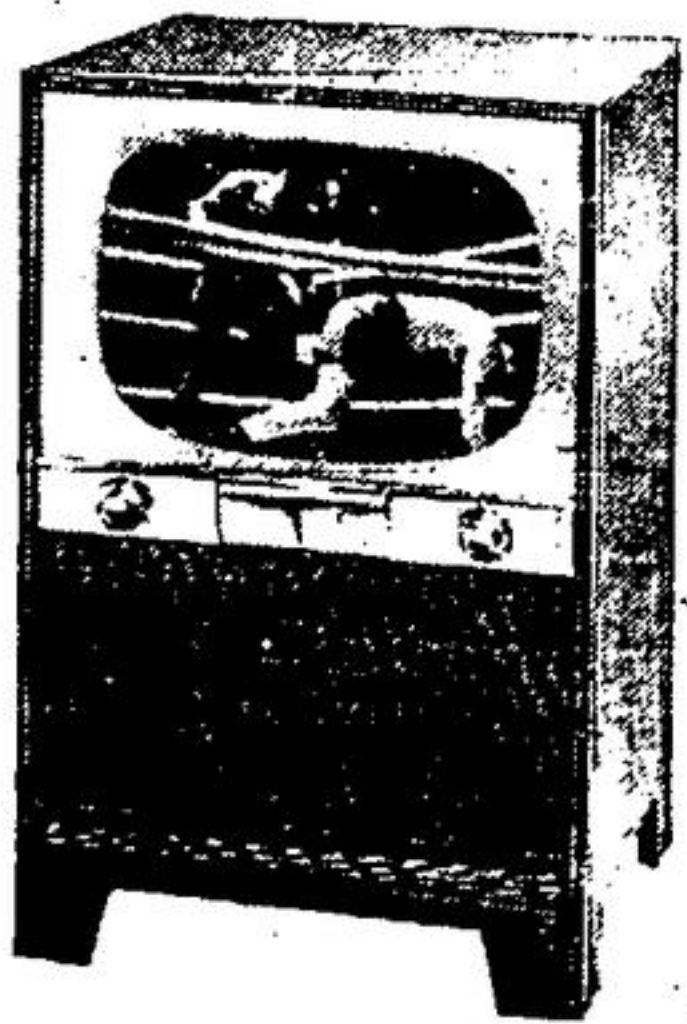

Goodlet's

Presents

New 1954 WESTINGHOUSE TV

Be safe, Be CERTAIN!

When you invest $300.00 or more in television you want to be sure you are buying the latest, most modern improvements, up-to-date features and styling. Why accept inferior engineering, obsolete styling?

WESTWOOD, big 21" 1954 Console Model

LOOK TO **GOODLET'S** for these exclusive

1954 WESTINGHOUSE FEATURES:

1. **1 NEW** 1954 Westinghouse Automatic Brightness Control — tune the picture once — never reset for brightness — sunlight or lamplight. Amazing — you have to see it to believe it.
2. **2 NEW** 1954 Westinghouse Electronic Clarifier — guarantees clear pictures that stay automatically clear — no streaks, no flutter, no flop-over. Rejects local interference.
3. **3 NEW** 1954 Westinghouse has the simplest tuning available. Tunes all UHF - VHF channels on only one dial. No expensive conversion necessary for UHF stations.
4. **4 NEW** 1954 Westinghouse Advanced Cascade Tuner — a clearer, stronger picture from a weaker signal than any other type of tuner made.
5. **5 NEW** 1954 Westinghouse provides 4-way glare control and Sight and Sound Synchronizer plus the new Westinghouse "Luma Ray" Aluminized Picture Tube.

BELMAE big 21" 1954 Table Model