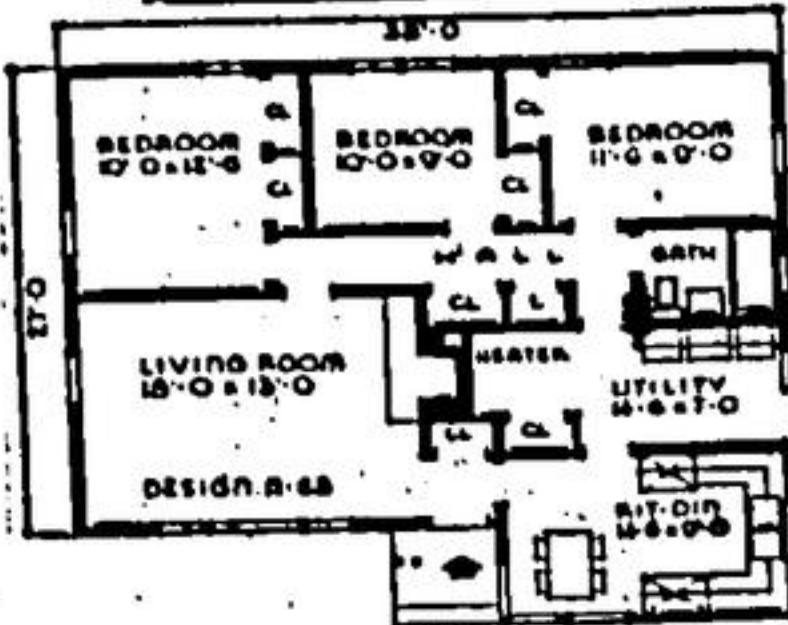

McNALLY'S HOME OF THE WEEK

THE ALLEN, illustration of which shows no basement, can be built with basement if you wish. The utility room shown could be used as an extra room or a larger kitchen.

Storage space is liberally allowed for in THE ALLEN. Wardrobes are provided for in each of the three bedrooms, and closets are planned

for the front entrance and utility room. A general closet and linen cabinet are in the bedroom hall.

The exterior walls are shown to be of frame with wide siding. But, concrete blocks can be used as a substitute. The roof is covered with asphalt shingles.

The kitchen of THE ALLEN is modern with cabinets and equipment arranged in a U-shape. The sink is under the window and the refrigerator and range are completely built into the cabinets.

Dimensions of THE ALLEN are 38 feet by 27 feet with an area of 1000 square feet and a volume of 13,320 cubic feet.

McNALLY CONSTRUCTION

Elgin Street, Georgetown

Phone 18 or 739

Join the Traditional

EASTER PARADE

IN A NEW

Spring Outfit

FROM

SILVER'S

THE STORE WITH THE LARGEST SELECTIONS

AND WITH A GREAT TRADITION

FOR UNEXCELLED VALUES

For Your PAINT Supplies

MURPHY AND NARVO

New Rubberized Petal Tone Satin Wall Finish

Get your colour charts at

ERNIE'S RADIO

Mill Street

Beside the Roxy

Phone 465

A NEW

SINGER SEWING MACHINE

AS LOW AS $89.50

Used and reconditioned machines at all prices

KEN NICHOL — Georgetown 365

BRAMPTON: 1727W

RENTALS & REPAIRS

LIMEHOUSE

ANOTHER SUCCESSFUL HARD TIMES PARTY

The Hall Board sponsored a "Hard Time" euchre and dance on Friday evening with raffle prizes going to Miss Margaret Cain and Mr. Erwin Lewis. Euchre prizes went to Mr. S. M. Wright and Mrs. George Wingfield with seconds for Mr. Glen Scott and Miss M. Cain.

S. M. Wright won a doll in a raffle and Mr. and Mrs. Lawr won the elimination prize. Mrs. R. L. Davidson presented prizes to those finishing at table 13. She also presented Mr. Joe McDonald with a gift for helping her win her highest score of 19 during the marathon series. Karn's Orchestra provided music with R. L. Davidson as floor manager for dancing, following a lunch.

Mrs. Robt. Patterson visited the Ross Patersons on Sunday.

Miss Shirley Wright spent the week-end at Pickering.

Mr. and Mrs. Wellington Stringer were Sunday visitors with the James Nobles.

Recent visitors with the Max Bradburys included:

Mr. and Mrs. Holm and children of Sombra, Mr. and Mrs. Nell McCallum and Mr. and Mrs. John Pullen and children of Milton, Mr. Jerry Bradbury and Mrs. M. J. J.

ITEMS HELD OVER

Another tight squeeze in the Hall this week. Some news items, including Bowling News and account of the Women's Institute and John's WMS have had to be held over.

OPEN GOOD FRIDAY

for restaurant service

and take-out orders of

FISH and CHIPS

EMPIRE LUNCH