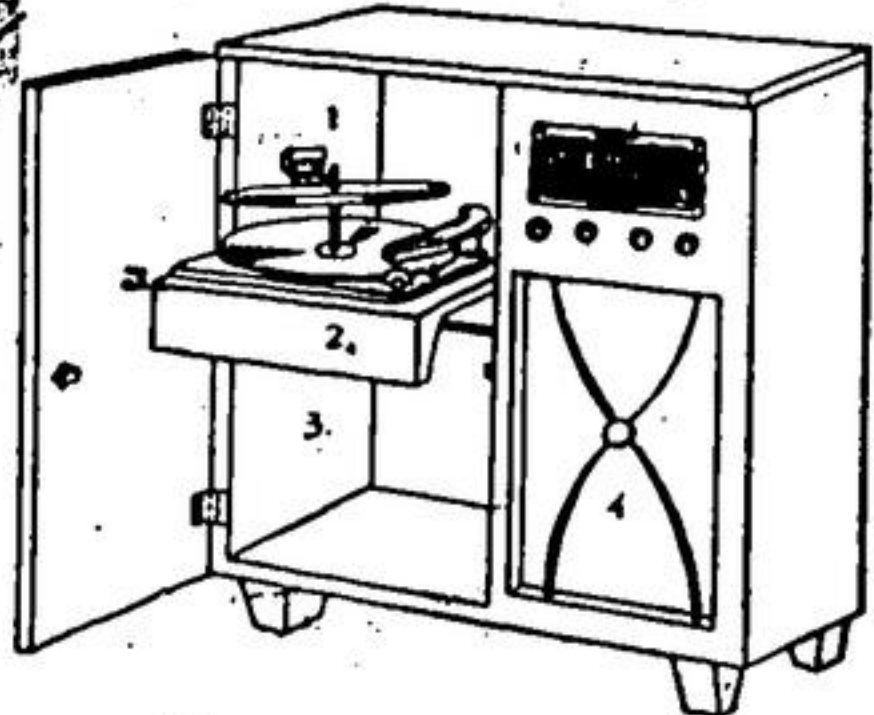

"Personality"
BY Westinghouse

YOUR CHOICE OF COLORS
$29.95

With sparkling tone and twice the usual undistorted volume, the new Westinghouse "Personality" is just what you want for kitchen, den, bedroom, laundry, study, rumpus room or verandah. Neat, sweet and colourful and set off with a gold finish dial.
Plays in any position; upright, on its back or on either side. Hangs on the wall. Color goes right through the plastic - won't scratch or wear off. Available now.

YOURS FOR $5 DOWN—BALANCE $1 A WEEK

You get MORE in a Westinghouse

EVERYTHING
YOU NEED FOR
ELECTRICAL LIVING

BY

Westinghouse