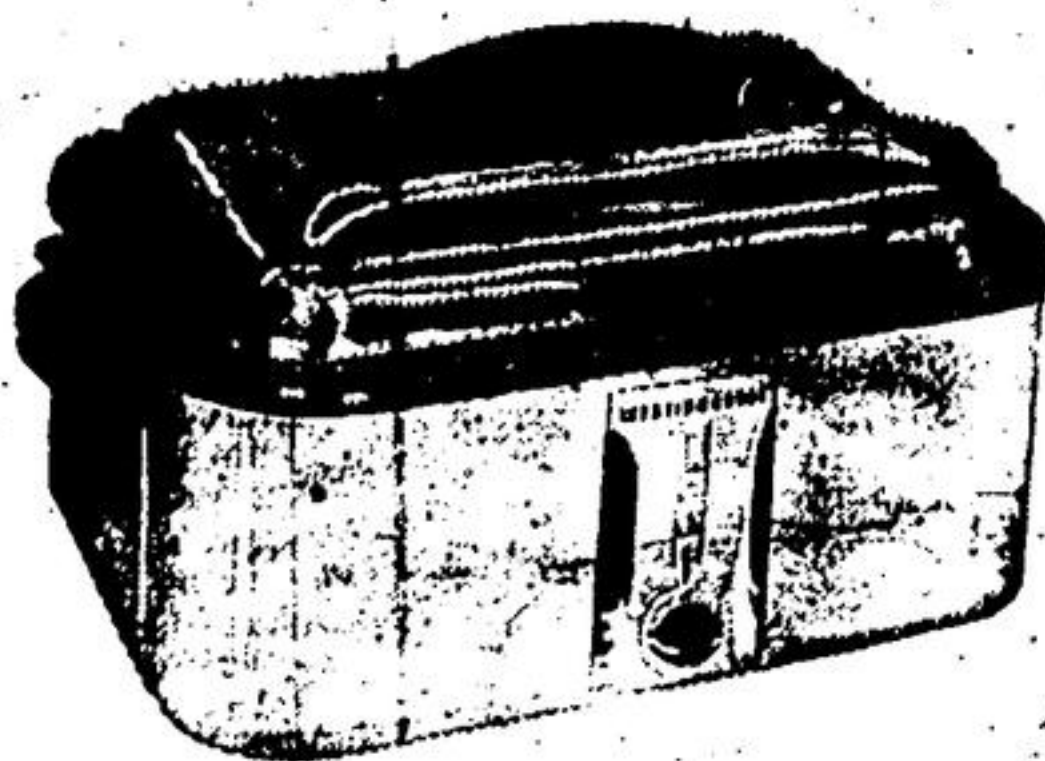

Westinghouse Adjustomatic ROASTER-OVEN

- Roasts
- Fries
- Cook Complete Oven Dinner

Complete with ovenware dish set of one large uncovered meat dish and two smaller covered vegetable dishes.

AUTOMATIC SANDWICH GRILL
Toasts, fries, grills, warms. Automatic heat control; fast element. Beautifully designed in chrome. $23.95

Here's electric cooking at its delicious best. Cooks everything from complete oven dinners to tempting angel food cakes. Treat your family to roasts that are thoroughly done, yet deliciously tender and juicy. Serve tempting vegetables rich in vitamins, with all their full flavor retained! And bake perfectly browned pies, cakes, bread or cookies . . . you can quickly prepare all these foods—and many more besides with the Westinghouse Roaster-Oven. $49.95

STANDARD ADJUSTOMATIC IRON
Dial the correct heat for each fabric with thermostatic control. Bevelled button edge, long-life element. $9.95

You get MORE in a Westinghouse