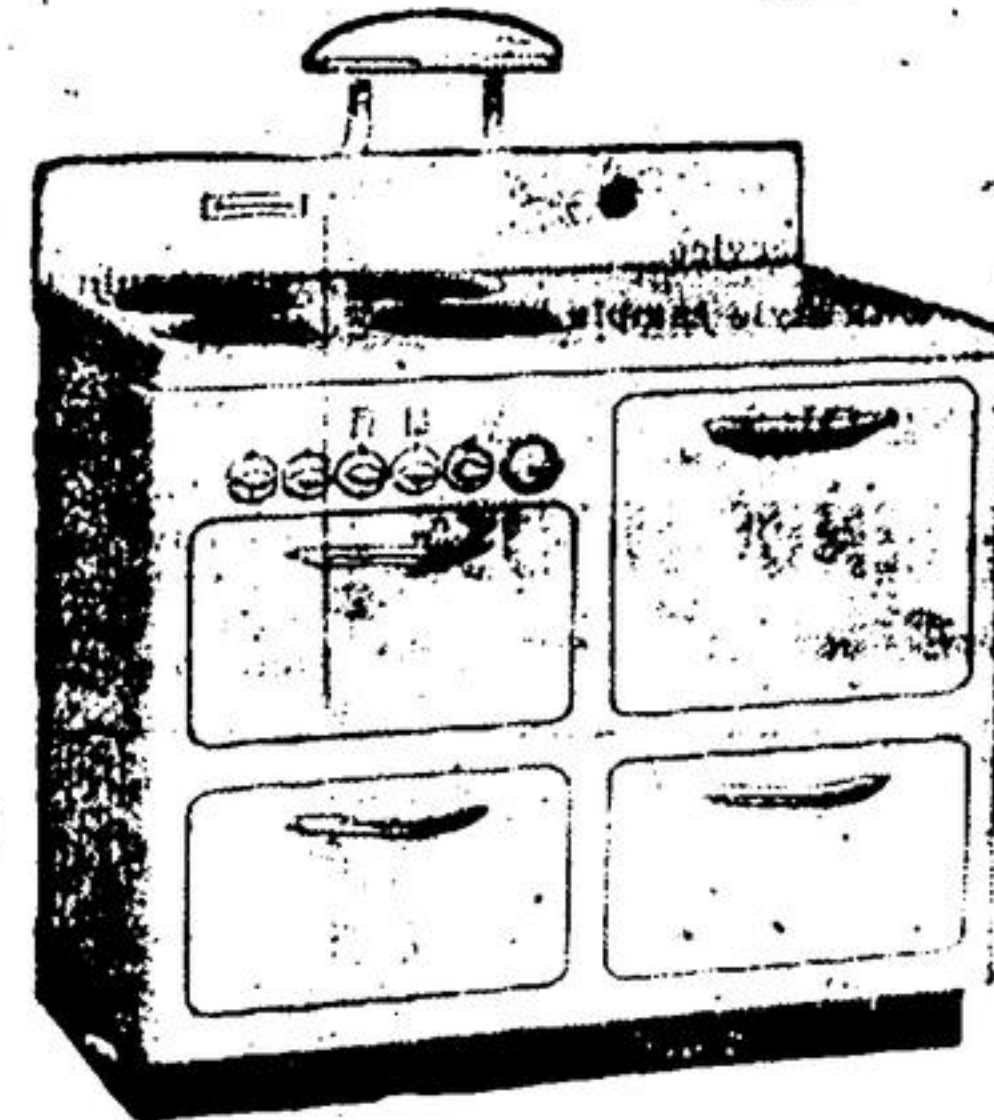

Good cooking is a "natural" with your new Westinghouse Electric Range. Five-heat surface elements (not merely three) give you everything from gentle "SIMMER" cooking to record "HIGH" speed. And the fully automatic oven-heat control takes all the guesswork out of roasting, baking and oven-cooking.

We know you'll be delighted with these gleaming new Westinghouse models. See RM model illustrated, also the A4M Range, specially designed to fit the small or medium kitchen.

$230 up