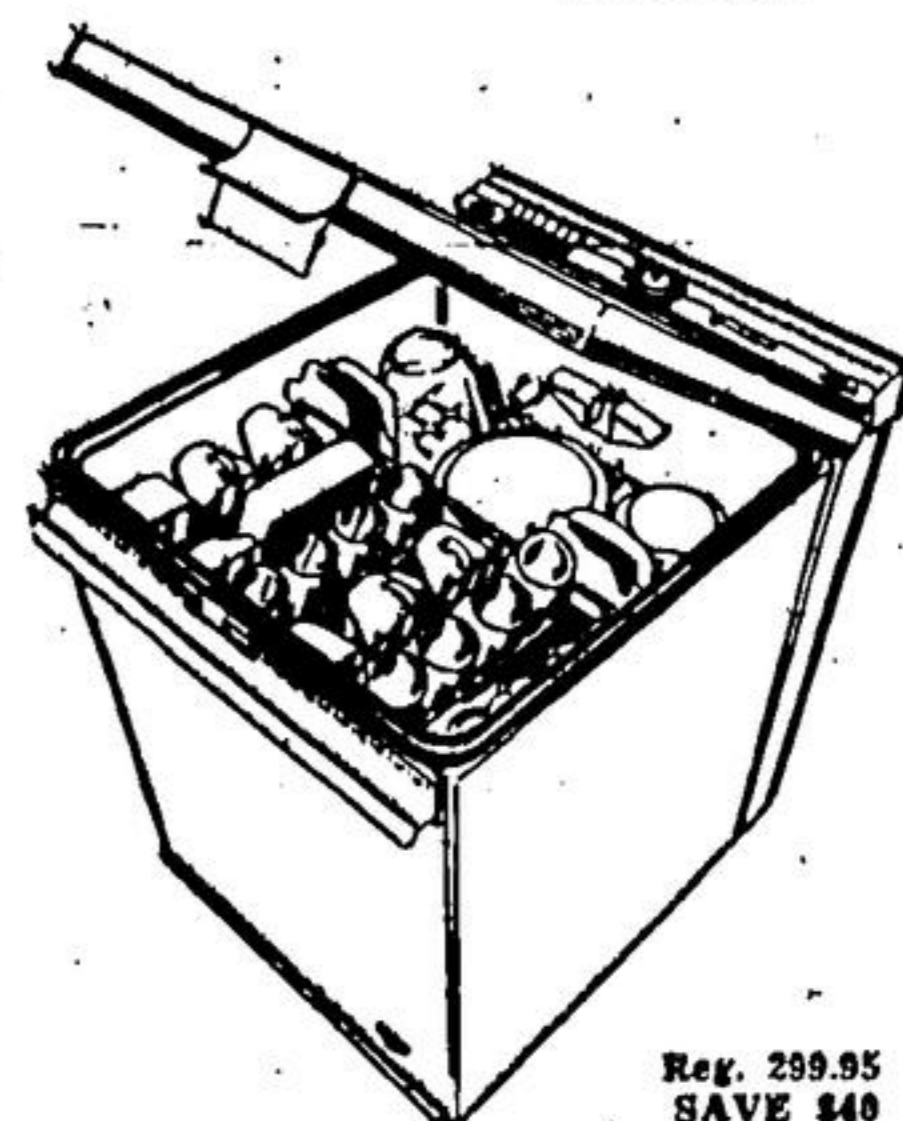

RCA RSKP70 PORTABLE DISH WASHER
2-cycle selections with Super-Wash and Short Cycle. Two full-size high pressure revolving spray arms for total washability. Self-cleaning filter.
REG. 299.95
SAVE $40 **259.95**

KELVINATOR

Refrigerators

Model CK 318 REG. 239.95 ..... **189.95** W.T.

Model CK 774 REG. 429.95 ..... **339.95** W.T.

Kelvinator Freezers

Model KC 2241 22 cu. ft. REG. 329.95 ..... **234.95**

C.W. Kelly
and Son Ltd.

MOFFAT

RANGES

Model 24M25 REG. 199.95 ..... **159.95**

Model 30M30 REG. 249.95 ..... **189.95** W.T.

Model 30M45 REG. 349.95 ..... **259.95** W.T.

SOME AVOCADO AND ANTIQUE BEIGE AVAILABLE

C.W. Kelly
and Son Ltd.

ELECTROHOME

SAVE $90 UP TO 90 ON FLOOR MODELS

Electrohome Organs

PIANO or ORGAN TRADE-INS WELCOMED!

C.W. Kelly
and Son Ltd.

HOOVER CONSTELLATION

A Deluxe Hoover, complete with full set of tools, tool rack, double stretch hose & disposable dirt bag. Floats on air - no wheels or runners to mar your floor.

39.95

UPRIGHT

Full size upright cleaner. Exclusive triple action cleaning. Beats the deep dirt out from the base of the pile. Three position handle permits cleaning under furniture. Washable vinyl outer jacket with large disposable bag.

SOLD FOR 79.95
SAVE $20 **59.95**

POLISHER MODEL 5102
REG. 29.95 **24.88**

C.W. Kelly
and Son Ltd.