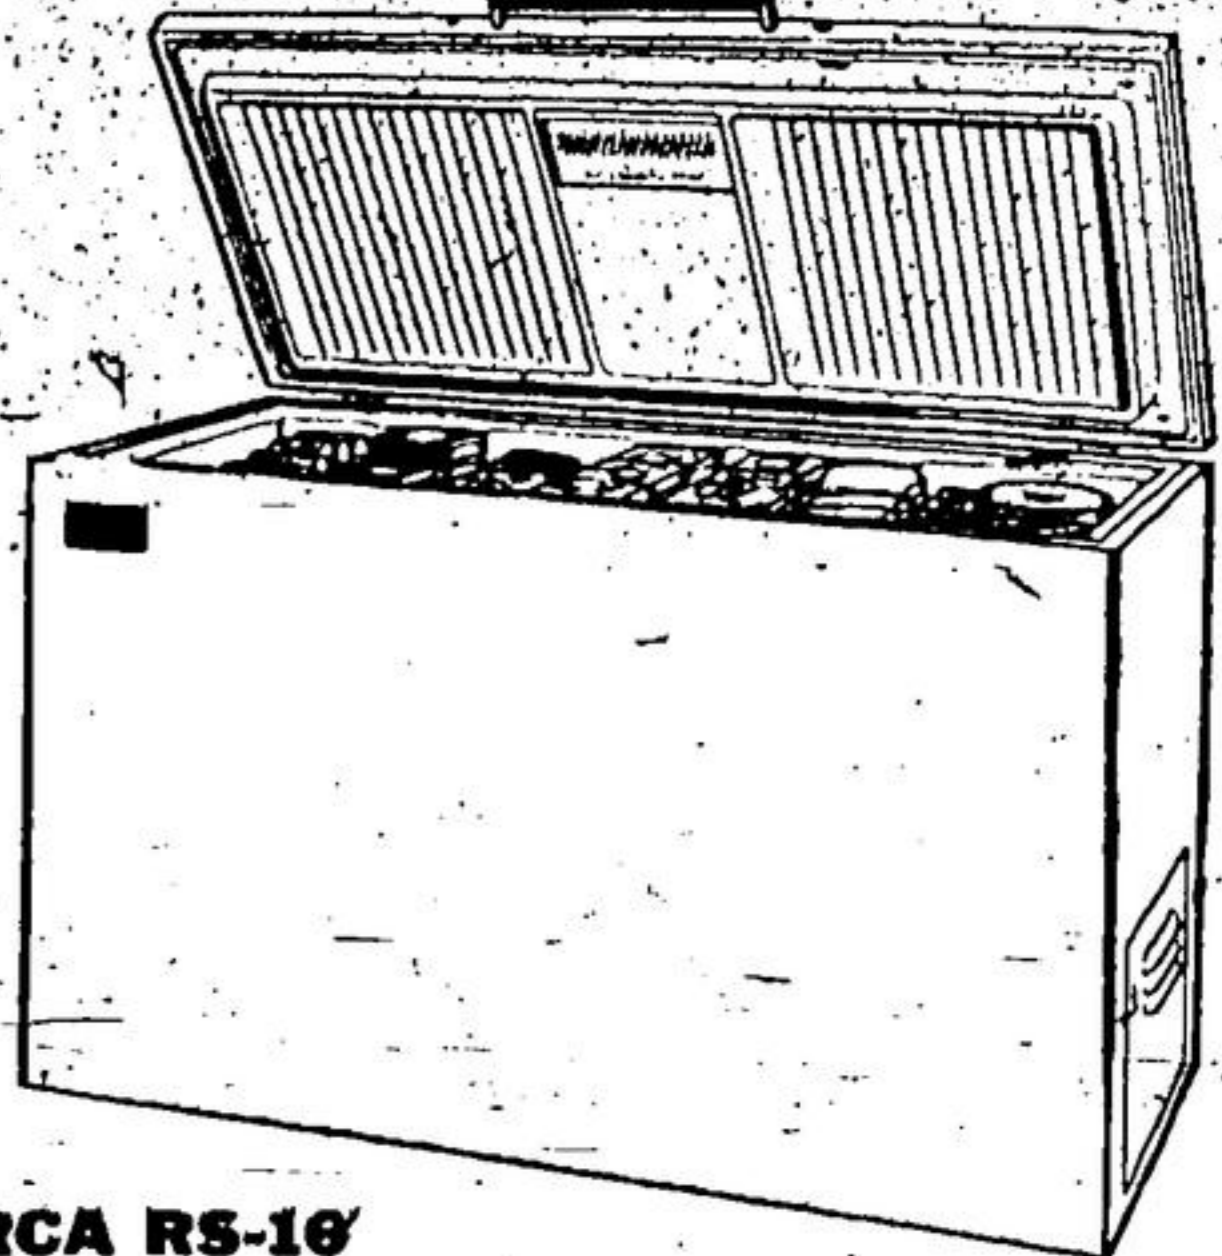

RCA PORTABLE TV
Space Age Solid Copper Circuits. Lifetime guarantee. 19" deep-focus aluminum picture tube.
REG. 199.95
SAVE \$38 **169.95**

RCA 25" COLOR TV
All the elegance of an 18th Century drawing room is reflected in the softly curving lines of this French Provincial consolette.
REG. \$1095
SAVE \$196 **\$899** LESS TRADE

RCA RS-16 16 CU. FT. FREEZER
The model with the convenient TWO baskets. Full 16 cu. ft. capacity. Save \$20.
REG. 299.95 **209.95**

RCA STEREO & RECORDS
AM/FM radio with AFC and FM Stereo MPX. All transistor Solid State chassis, 30 transistors plus 21 diodes. Separate Treble and Bass. \$69.95 VALUE - SAVE \$40

Model SC-38 Not Illustrated
"The Debutante"... The exciting style of today is dramatically caught in this modern cabinet. Superb Golden Throat tone with two 8" x 8" and four 3 1/2" speakers with under the lid storage for up to 38 albums. REG. \$375. **339.95**

RCA CONSOLE TV
Instant-pic control, two-speaker golden throat sound, pre-set fine tuning, lighted channel indicator. Compact, lowboy model in walnut.
REG. 319.95 - SAVE \$50. **269.95** W.T.

RCA DDE 620 - Automatic DRYER
6-cycles programmed drying, 5-heat selections give proper temperature for all fabrics. Interior drum light and ultra-violet lamp, 5500 watt super speed element.
REG. 209.95 - SAVE \$40. **169.95**