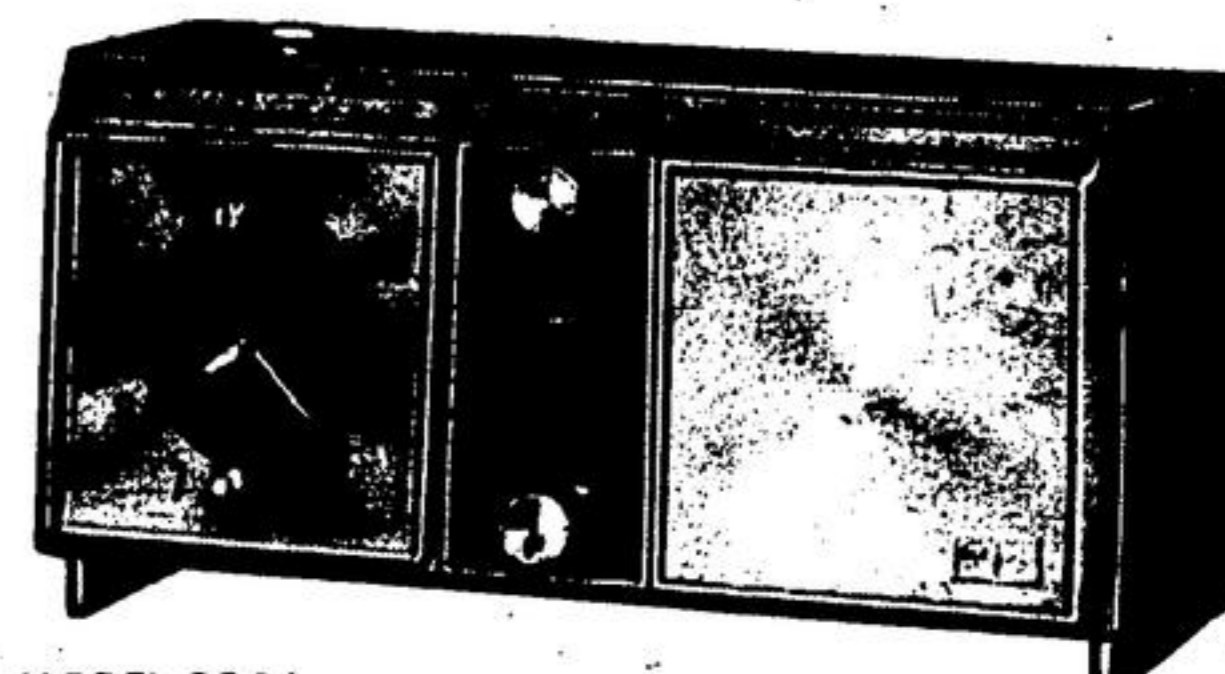

MODEL RC-16
Solid State Chassis ● Tuned RF stage — Extra station pull ● Auto Wake-to-Music or Buzzer Alarm ● 60 minute Sleep Switch — Drowse Control ● Ferrite Rod Antenna ● Luminous Hands ● Front Set Alarm **$64.95**