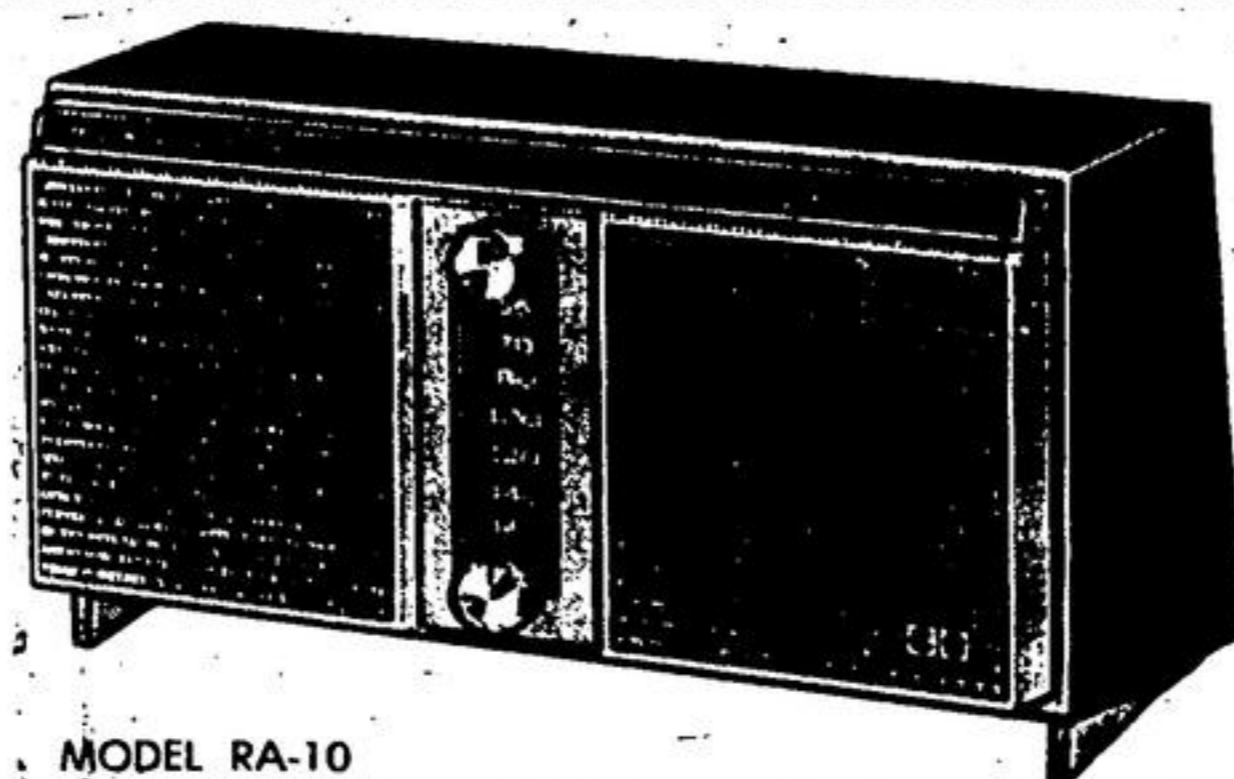

MODEL RA-10
● Cool operating Solid State Chassis ● Tuned RF Stage, Vernier tuning ● Ferrite Rod Antenna ● Walnut-Grained plastic cabinet ● H. 6 1/4", W. 13 1/4", D. 5 1/4" **$49.95**