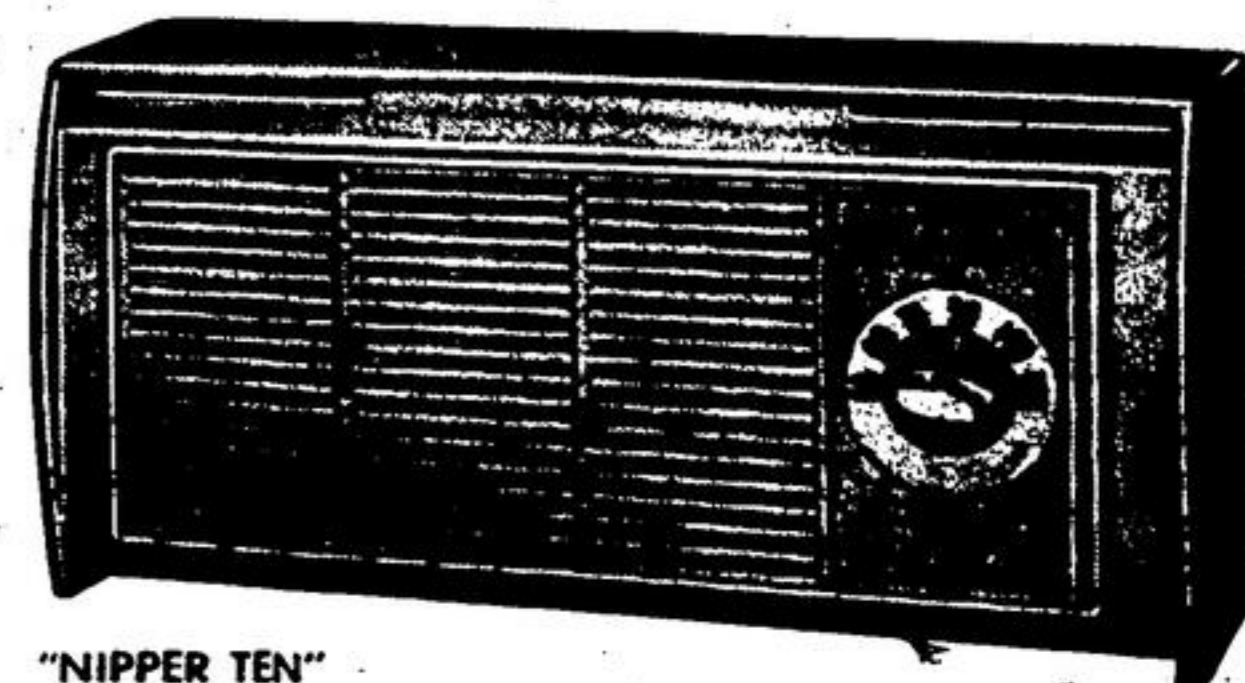

"NIPPER TEN"
● Rugged Solid Copper Circuits ● Five tubes for extra dependability ● New Cabinet design with molded back ● Frost or Antique White, Coral, Surf Green, Sky Blue, Spice Beige finishes ● H. 6", W. 12 1/2", D. 4 1/4" **$21.95**

COME IN AND SEE US FOR YOUR . . .