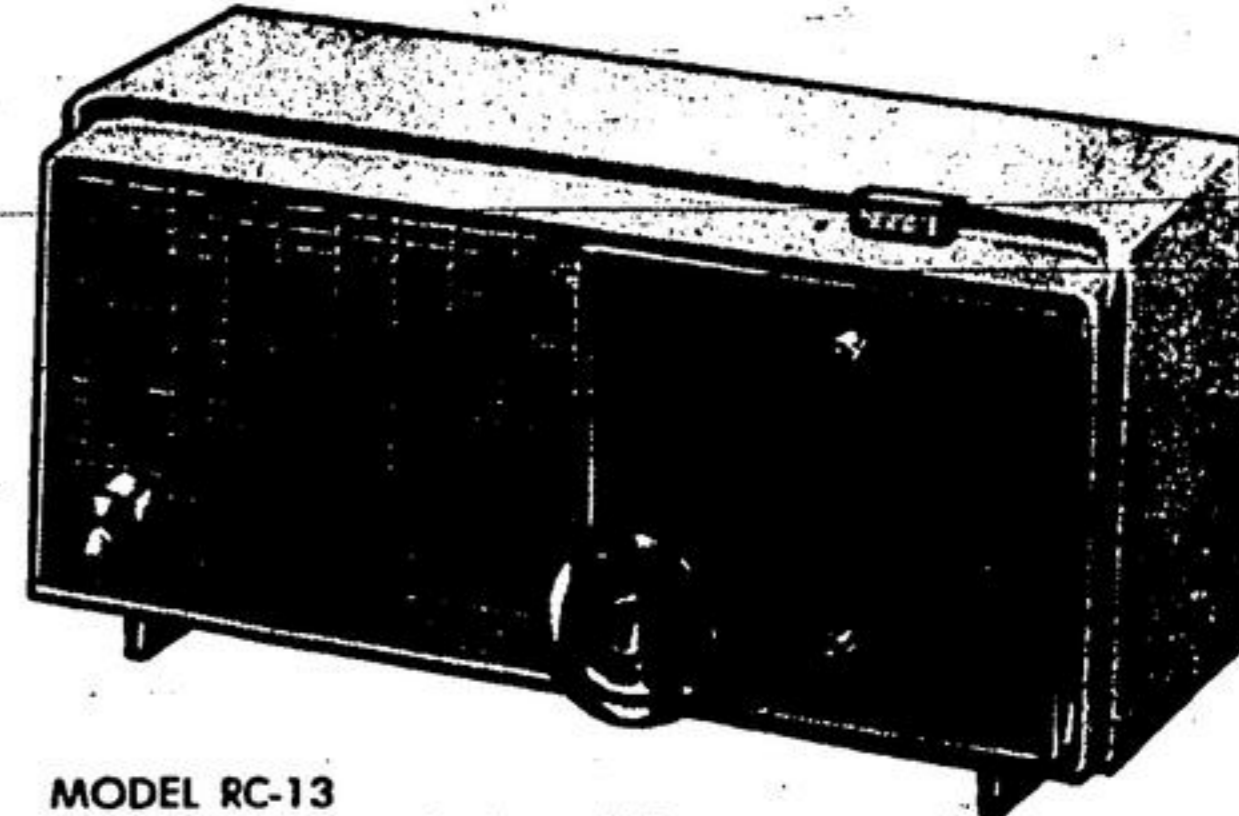

MODEL RC-13
● Auto-Wake-to-Music and Buzzer Alarm ● 60 Minute Sleep Switch and Drowse Alarm ● Neatly styled cabinet ● Iceberg White, Light Blue or Cream ● H. 6 1/4", W. 12 3/4", D. 5 1/4" **$42.95**