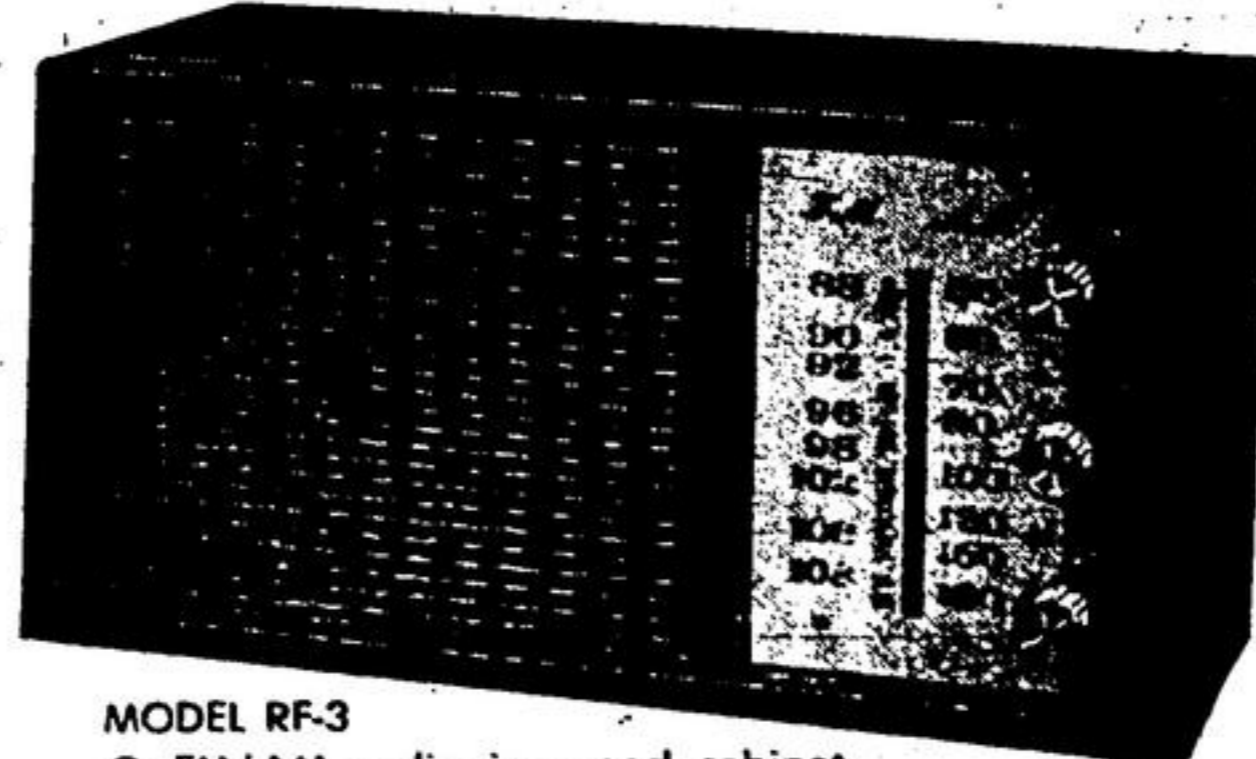

MODEL RF-3
● FM/AM radio in wood cabinet ● Switch-controlled APC ● Vernier tuning ● 6 tubes plus rectifier ● 5" speaker ● Walnut finished vinyl ● H. 7 1/4", D. 5 1/4", W. 13" **$59.95**