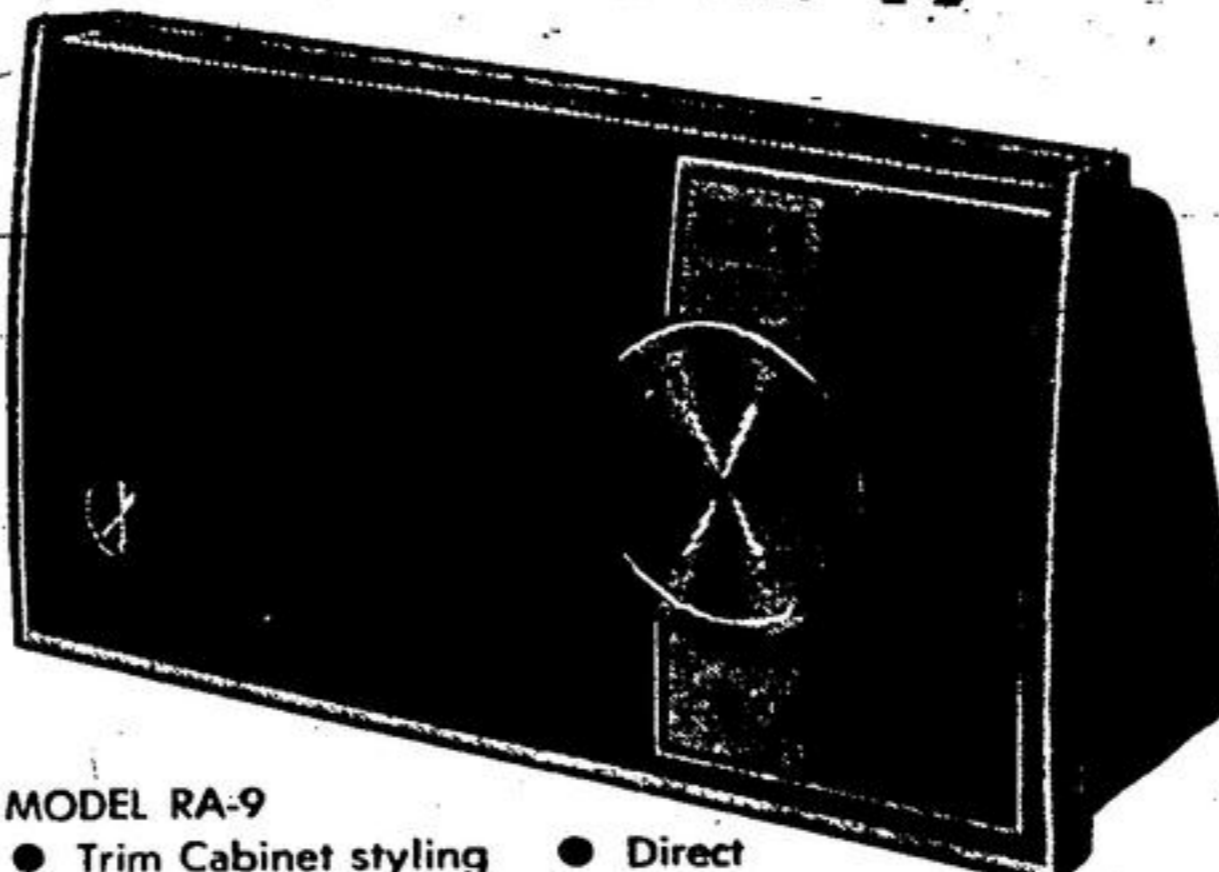

**MODEL RC-4**  
 ● Auto wake to music ● 60 minute Sleep Switch ● Luminous tipped clock hands ● Smoothly styled cabinet, Black or Walnut finished vinyl. **\$49.95**

**MODEL RA-10**  
 ● Cool operating Solid State Chassis ● Tuned RF Stage, Vernier tuning ● Ferrite Rod Antenna ● Walnut-Grained plastic cabinet ● H. 6 1/4", W. 13 1/4", D. 5 1/4" **\$49.95**