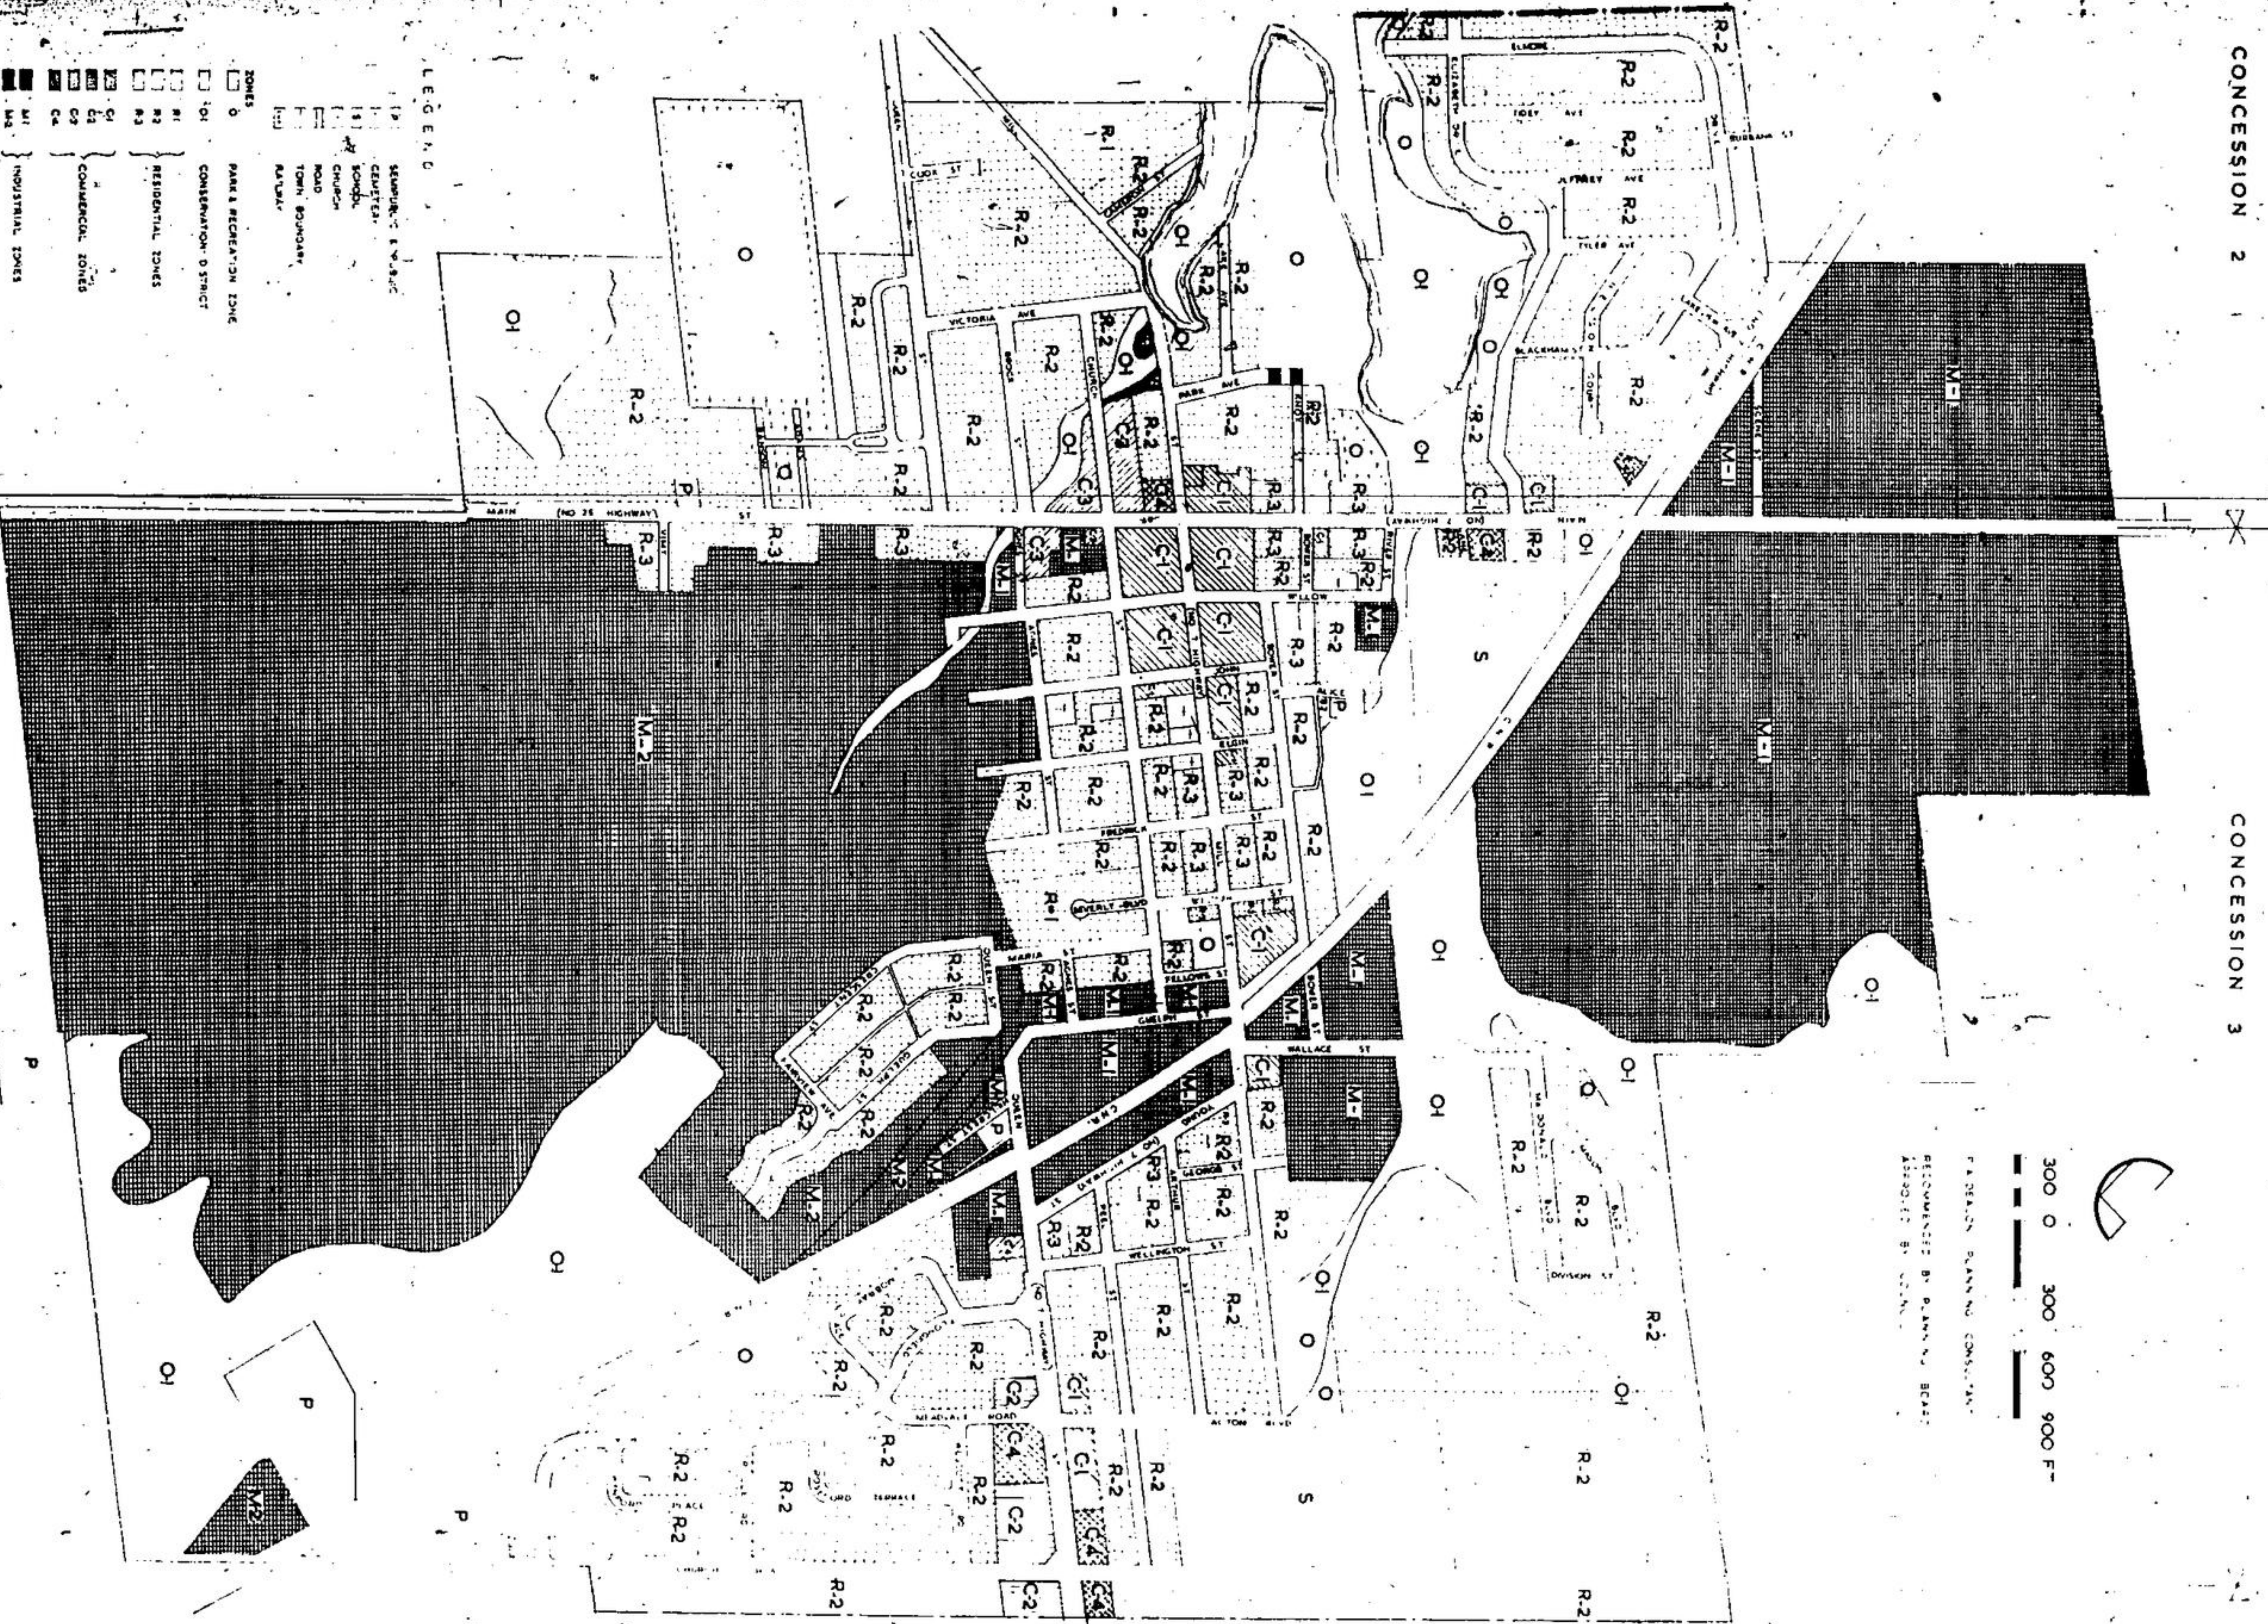

MAP OF THE TOWN OF ACTION

a decade of development

ACTON
1950
TO
1960

Truly the years 1950 to 1960 can be described as a decade of development for the Town of Acton. With the incorporation of the municipality in 1950 as a town, the community has shown a 38% increase in population, a 90% increase in area and a 156% increase in assessment.

This, then, is the story of a thriving town in an expanding market. It is a story that will go to all corners of the world proclaiming Acton as a progressive town where citizens are striving to make it a better place in which to live, to work and to raise their families.

Acton is a town which can reflect pleasure and pride in its past and which can face the soaring sixties confident that the town will continue progressing parallel with the expanding economy of Canada and the mushrooming area in which it is situated.

This, then, is Acton's story!