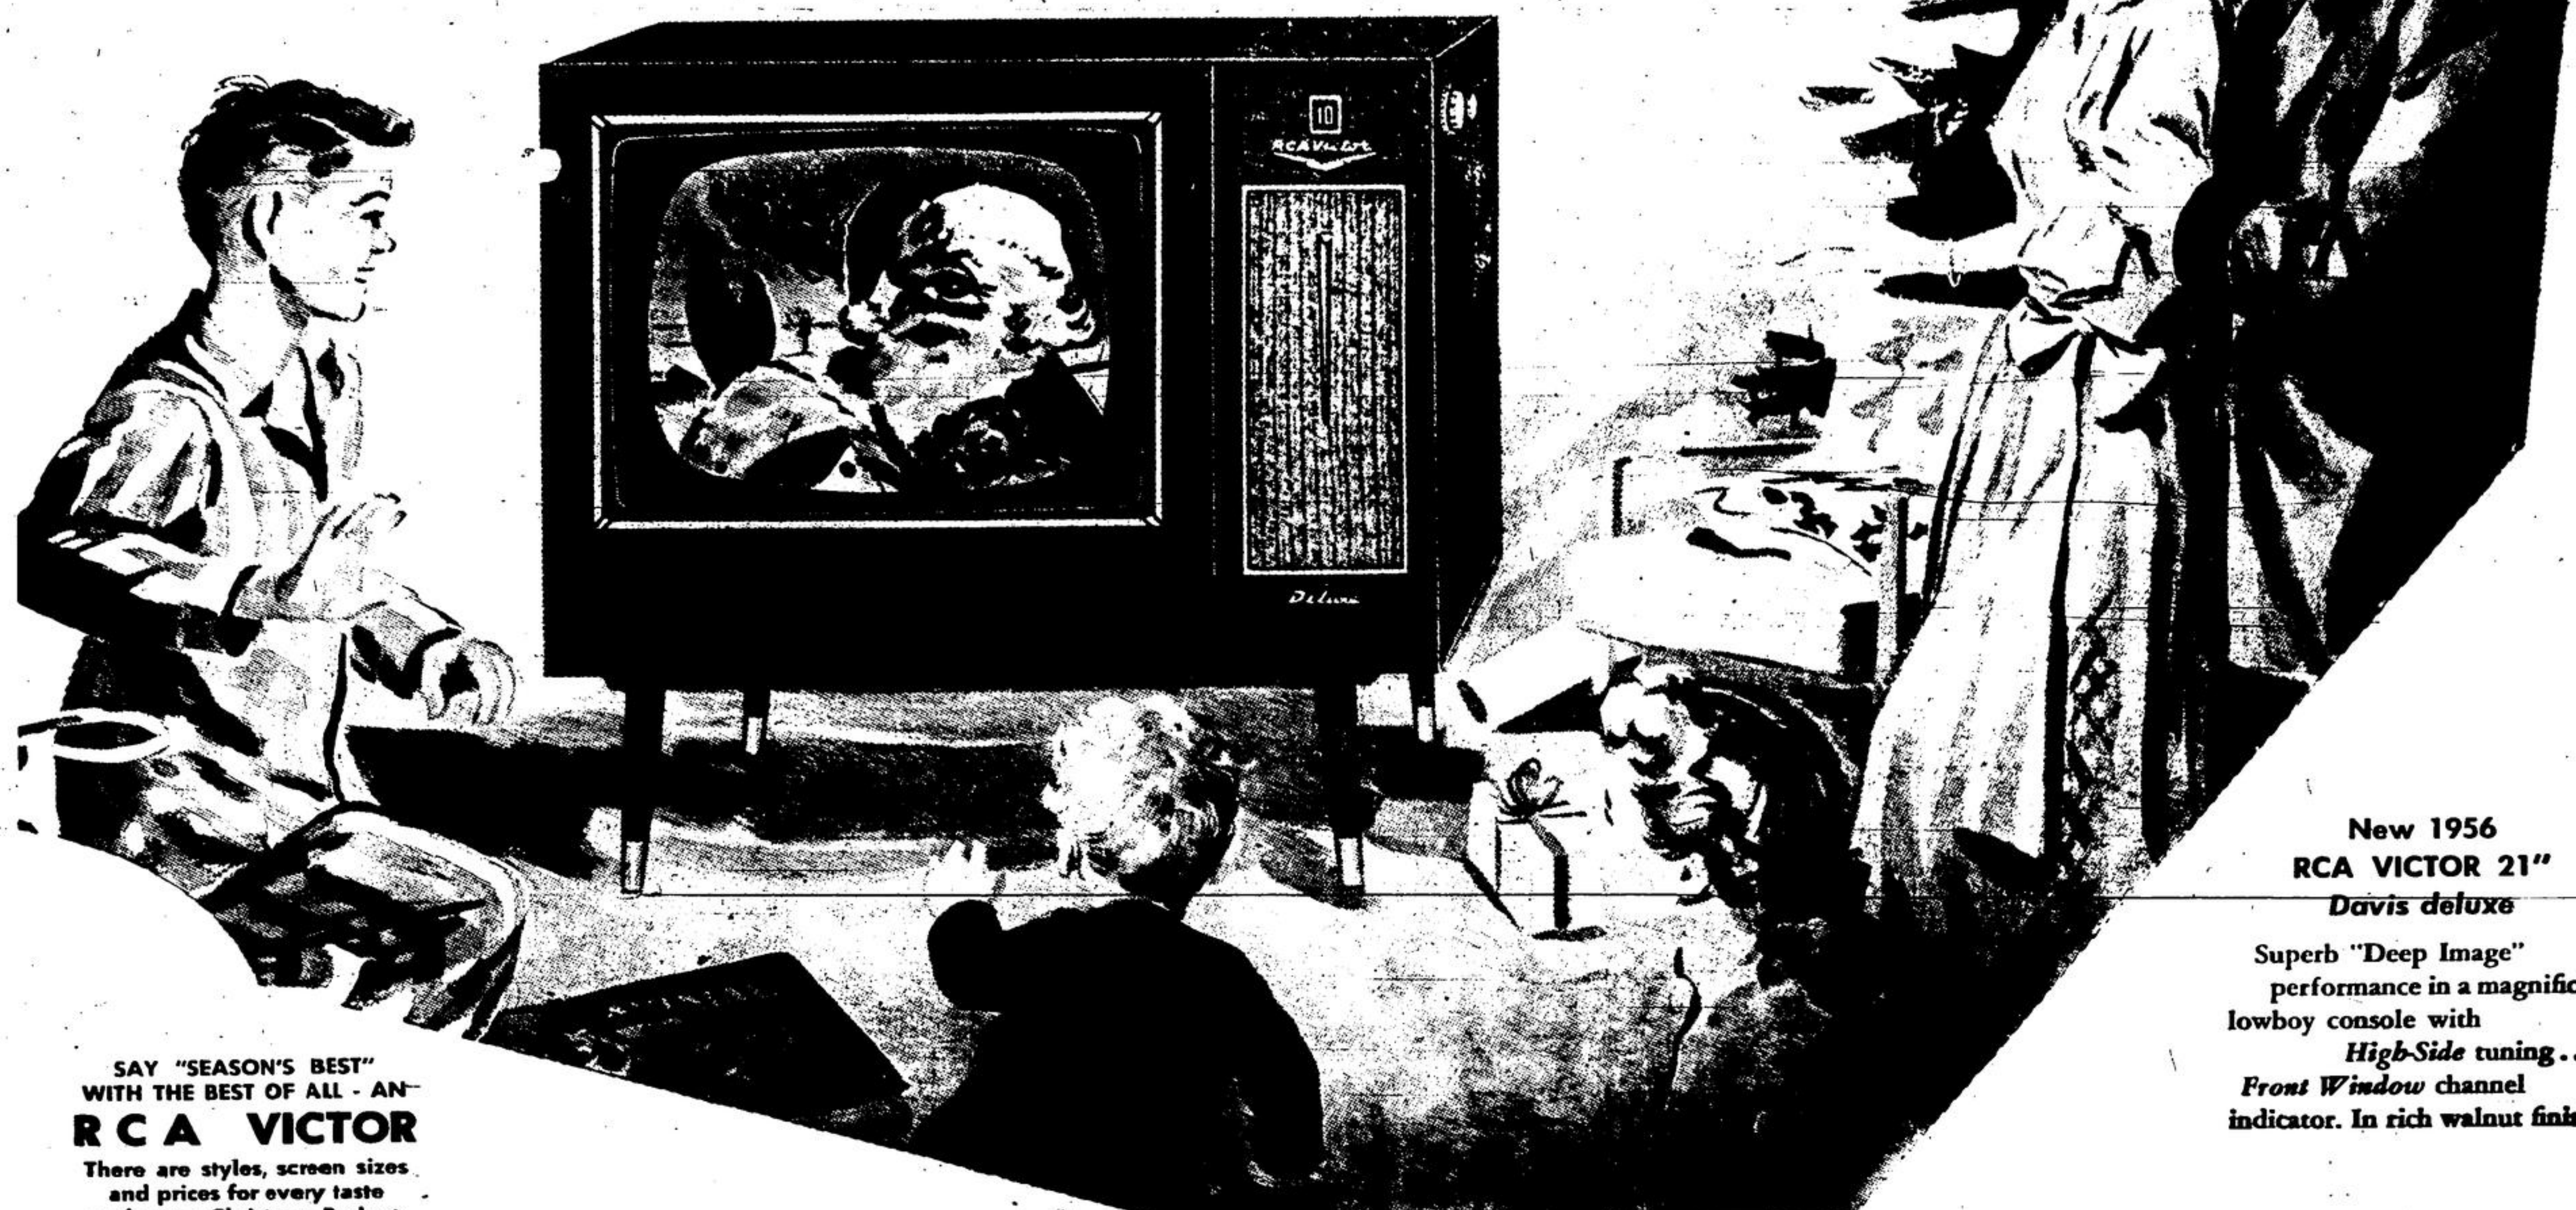

The Christmas they'll never forget...

1956 DEEP IMAGE TELEVISION

What a joyous, unforgettable experience that will be... for every member of the family... when the 'big' present near the Christmas Tree is an RCA VICTOR, the world's most dependable television, finer 7 ways for 1956. Come in and see us lay — we will be glad to put a "Reserved" tag on the RCA Victor of your choice — for Christmas delivery.

SAY "SEASON'S BEST" WITH THE BEST OF ALL - AN RCA VICTOR
There are styles, screen sizes and prices for every taste and every Christmas Budget

New 1956
RCA VICTOR 21"
Davis deluxe
Superb "Deep Image" performance in a magnificent lowboy console with *High-Side* tuning... *Front Window* channel indicator. In rich walnut finish.

A happy thought for that special personal gift — an RCA VICTOR Personal Radio

MANNING ELECTRIC Phone 230 Acton, Ontario