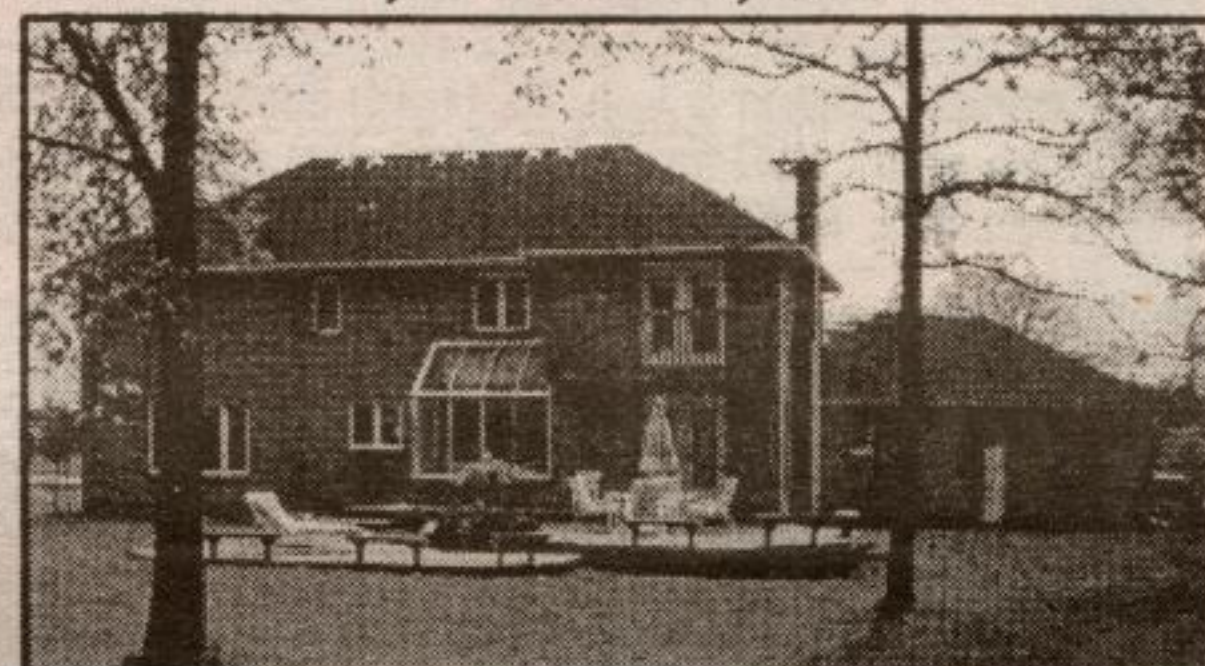

Donna Robbins*

Julia Stuart*

Susan Whitteker*

Sales Assistant *** - Associate Broker ** - Sales Representative *

ALONG THE QUIET ROAD \$229,000

Picture book home featuring living room with vaulted ceiling, country kitchen opening to dining room. Open concept. Finished lower level. Extra large double garage located on 2 acres of pure country. 7 minutes to Georgetown. **Mary Maan***, Sales Rep. 31-161

QUALITY, QUALITY, QUALITY!!!

A custom built brick executive home in exclusive Terra Cotta. 3600 sq.ft. on 3.71 acres with 3 car garage, generous bright kitchen with greenhouse sitting area. Also features a library, family room, 4 bdms. Enjoy the views from the master bdrm balcony or the multi-level deck at the rear of the home. Truly a home for the discerning buyer. Call **Julia Stuart*** for an appointment to view.

2+ acres vacant land. Open with long views. Paved road. Country homes around. Erin Township - north of Acton.

Call **Betty McKend***

32-53

BRING YOUR IN-LAWS

Beautifully located 5+ acres in Erin Township featuring a home large enough for 3 families. This home needs someone looking for a good investment. Only \$289,000. Call **Donna Robbins*** 5-75A