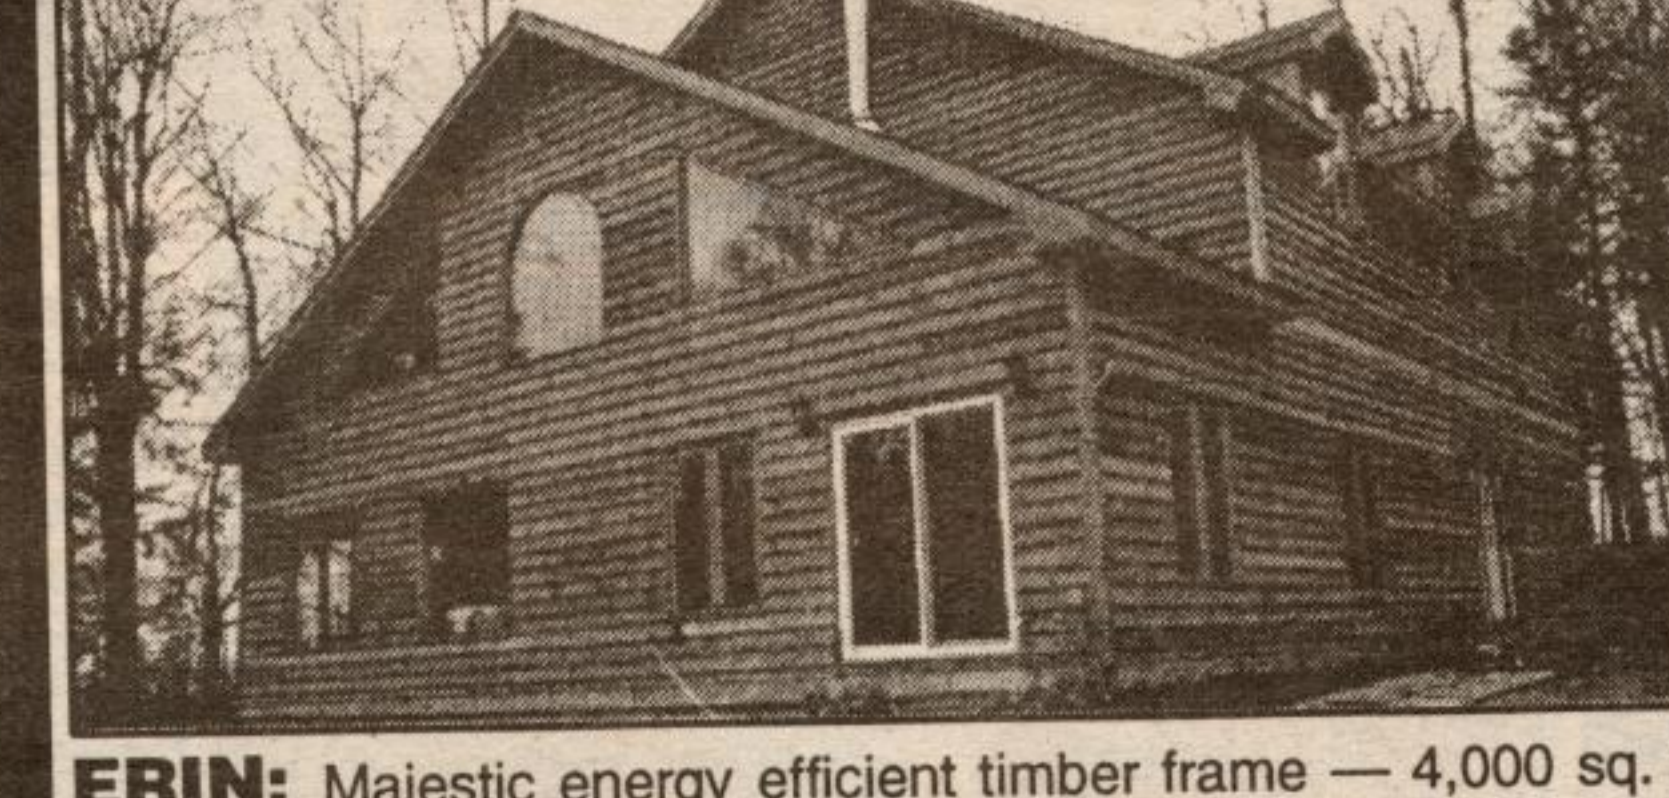

ERIN: Majestic energy efficient timber frame — 4,000 sq. ft. Treed private lot. Drilled well. Soapstone fireplace. Awaits your finishing touch. Call Maureen Plucinsky

REALTY EXECUTIVES (905) 873-0300

Peter Zions Construction Ltd.