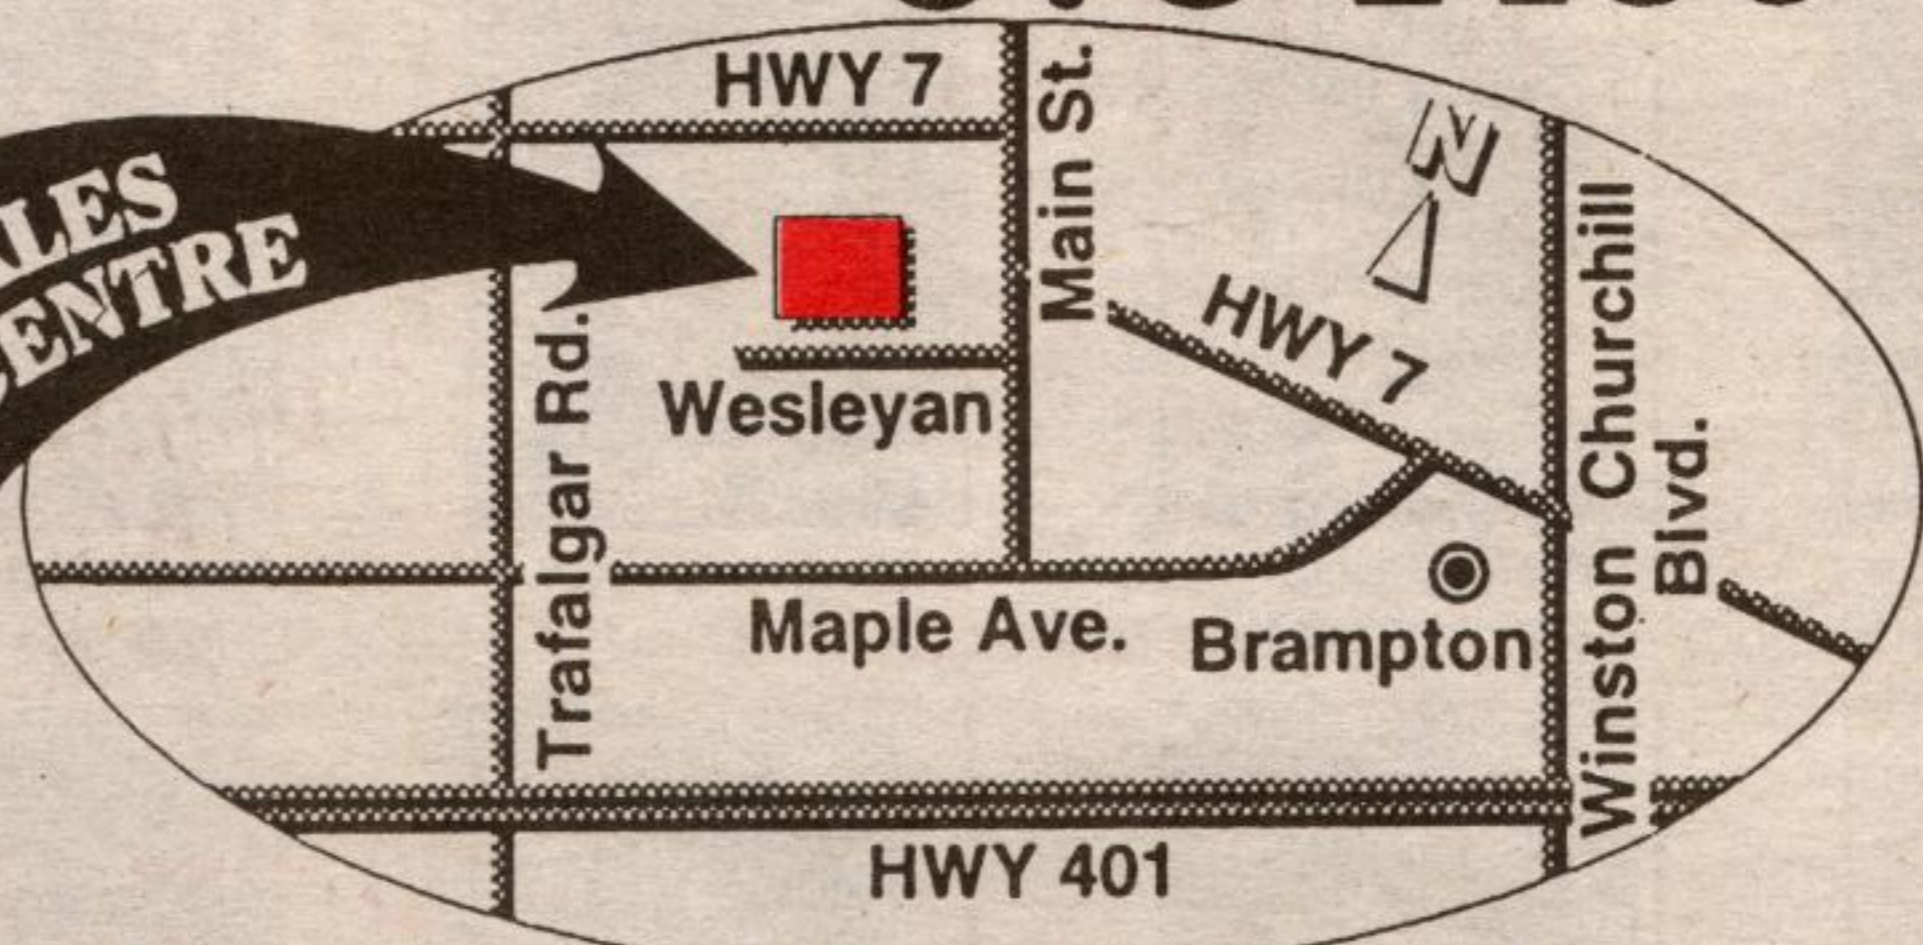

*where applicable

SALES CENTRE

All information is correct at press time. Prices and specifications are subject to change. E.O. & E.

UP TO 1,433 SQUARE FEET
PRICED FROM AN UNBELIEVABLE

\$111,900 GST INCL.

FROM **\$129,900** 2 BDRM