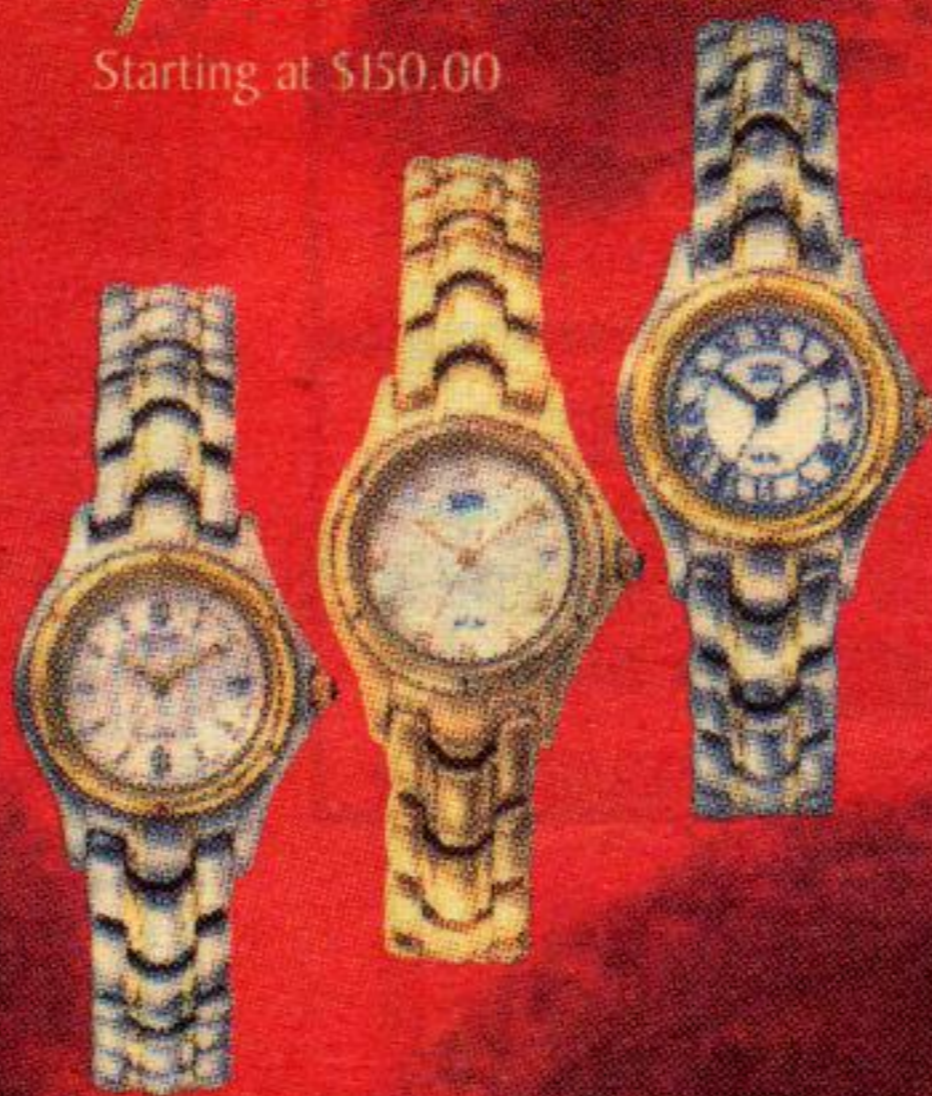

Mantle Clocks
Starting at \$89.95
& Desk Sets
Starting at \$89.95

Jewellery Boxes
Starting at \$25.00

BULOVA

Creating Quality Time
for over 120 Years

Large Assortment
of Bulova Watches
Starting at \$150.00

Special Value
Gold Bangles
Starting at \$82.00

Birthstones for the one you love
this season ...

Starting at \$129.00ea.

Gold Charms for
your Charmer

Starting at \$15.00

This Holiday Season
Let us pay the TAX