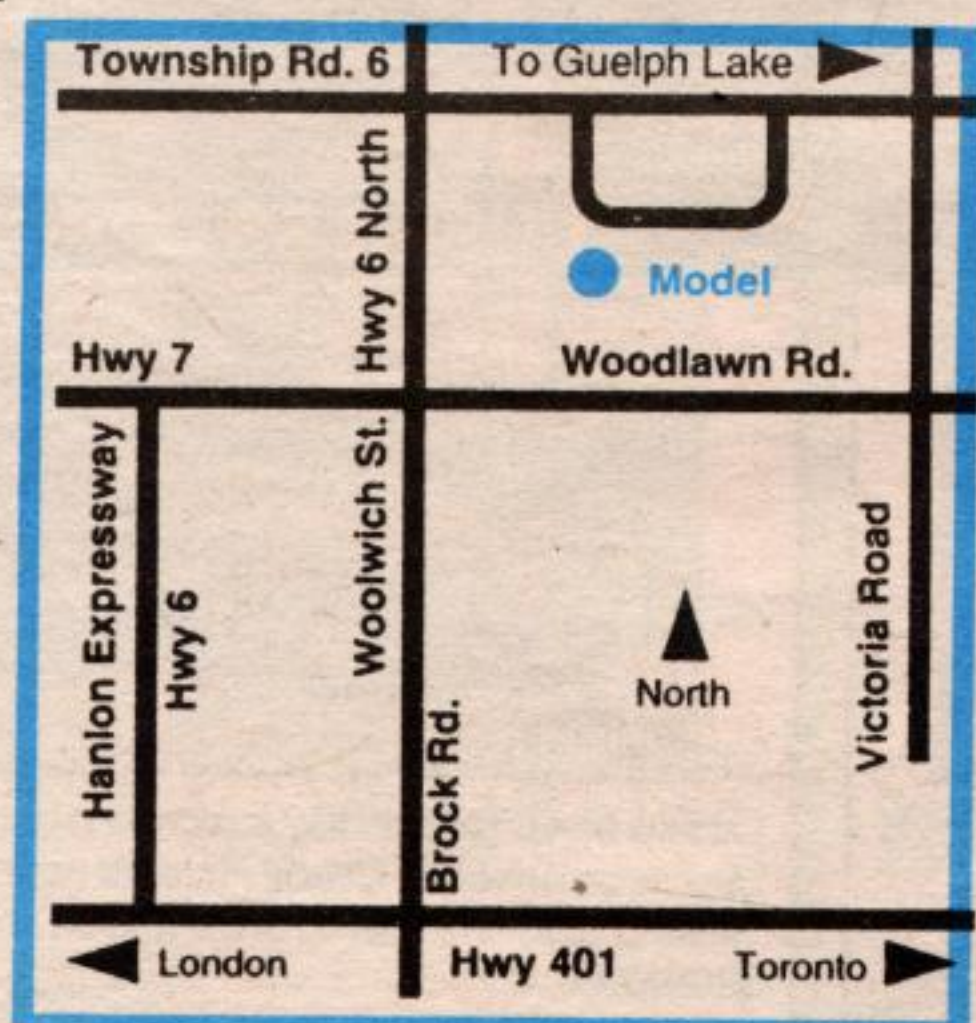

CHOOSE FROM
TREED LOTS,
CONSERVATION, CUL DE SAC,
PARK AND WALK OUT

2210 sq ft. - \$249,900

Direct your enquiries to:
Main Office (519) 763-6782 Sales Office (519) 837-9155

Sales Information Centre open
Tues., Wed., & Thurs. 1 to 7 pm - Sat. & Sun. 1 to 4:30 pm