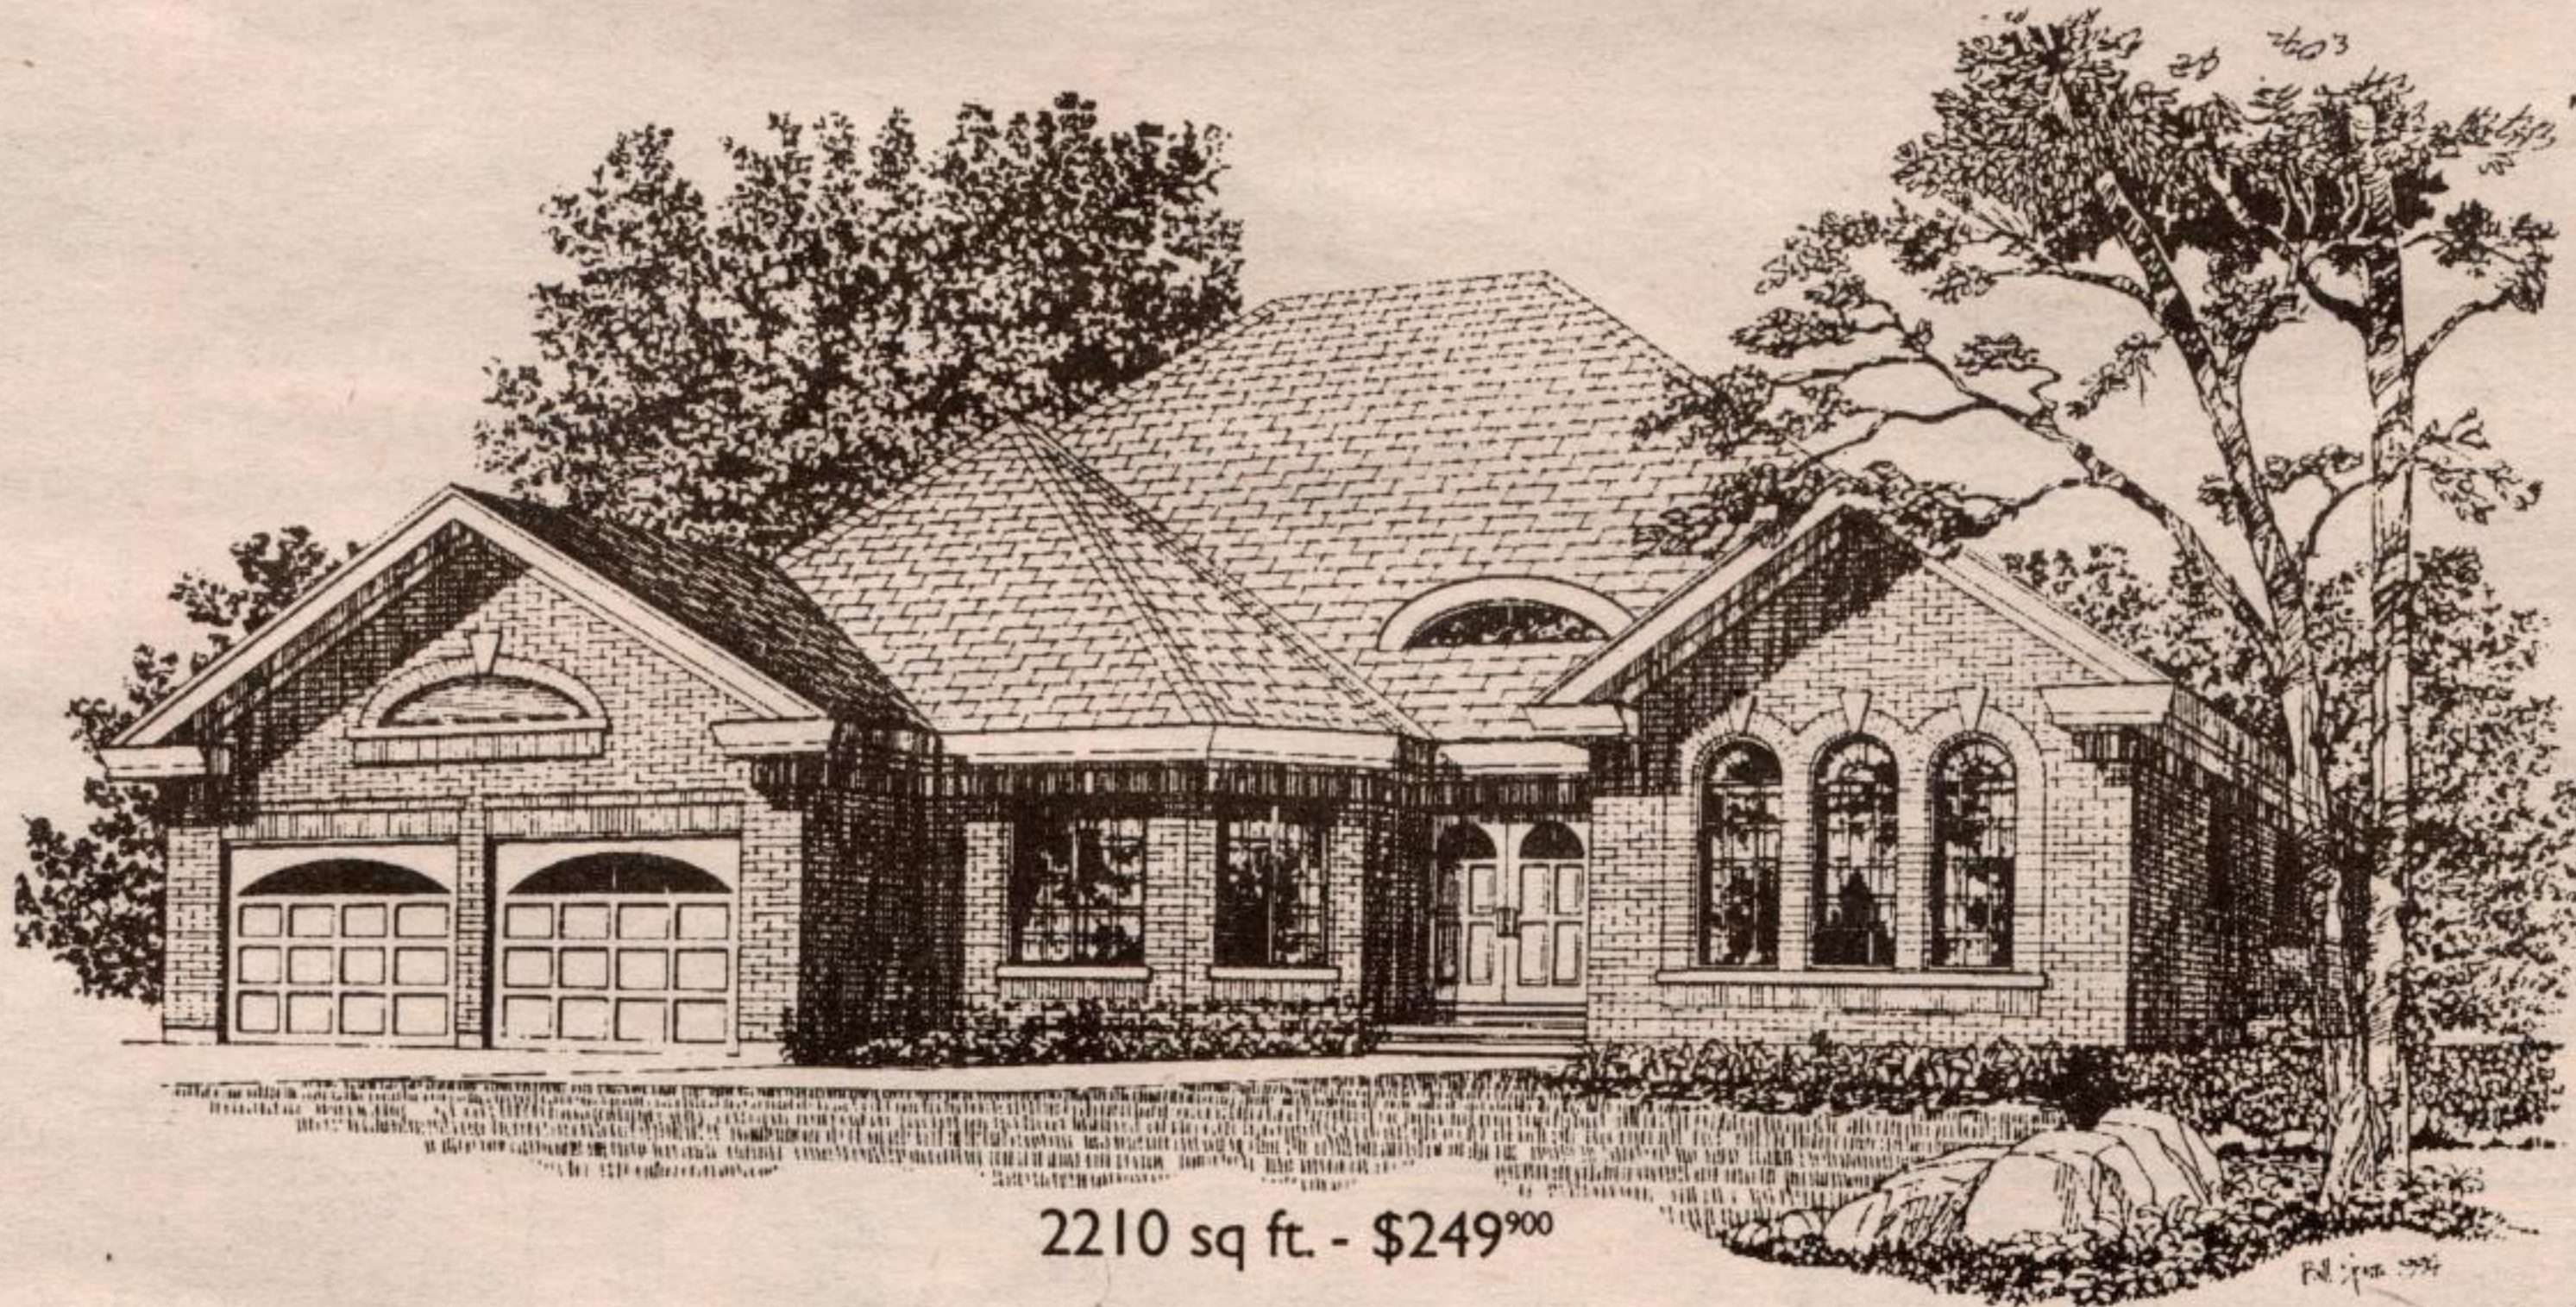

HEAR YE! HEAR YE!

NEW RELEASE - 100' X 200' LOTS

in GUELPH'S MOST PRESTIGIOUS COMMUNITY

PIDEL

Homes

WELCOMES YOU TO CAMELOT ESTATES

A VISUAL EXPRESSION OF OUR HIGH STANDARDS

from \$189,900 VICTORY PRICES

Every Home will be
**PERSONALLY
CUSTOMIZED**

for 1625 Sq. Ft - 2 Storey

- Ensuite, walk-in closet
- Superior insulation package • Clay Brick
- Our Standards are other builders' extras

TOUR OUR EXQUISITE MODEL HOME

CHOOSE FROM
TREED LOTS,
CONSERVATION, CUL DE SAC,
PARK AND WALK OUT

2210 sq ft. - \$249,900

Direct your enquiries to:
Main Office (519) 763-6782 Sales Office (519) 837-9155

Sales Information Centre open
Tues., Wed., & Thurs. 1 to 7 pm - Sat. & Sun. 1 to 4:30 pm