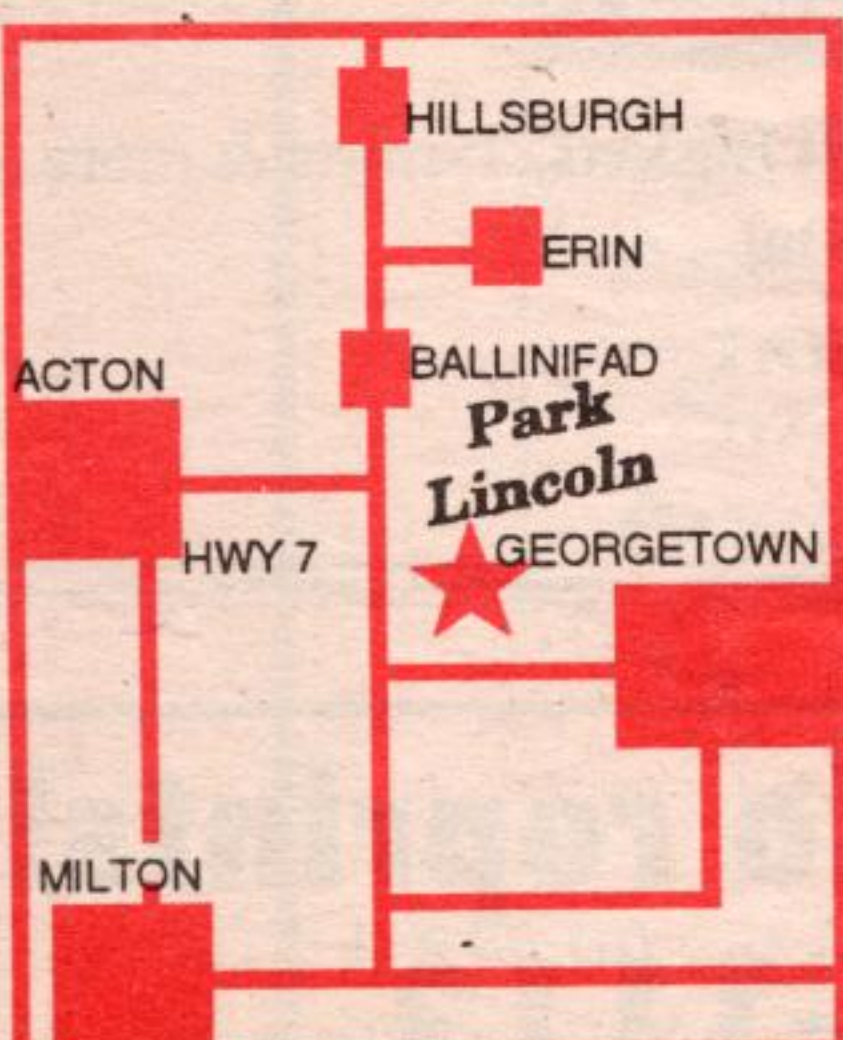

1996 MERCURY GRAND MARQUIS
THE ULTIMATE IN STYLE & COMFORT
CHOOSE FROM TWO

ONLY \$499 PER MONTH

Halton Hills #1 Ford Truck Sales Leader!

LINCOLN-MERCURY

877-2261

WATCH FOR US AT THE
ACTON FALL FAIR

SPOT THE ESCORTS
AND WIN! SEE PG. 10
FOR DETAILS!