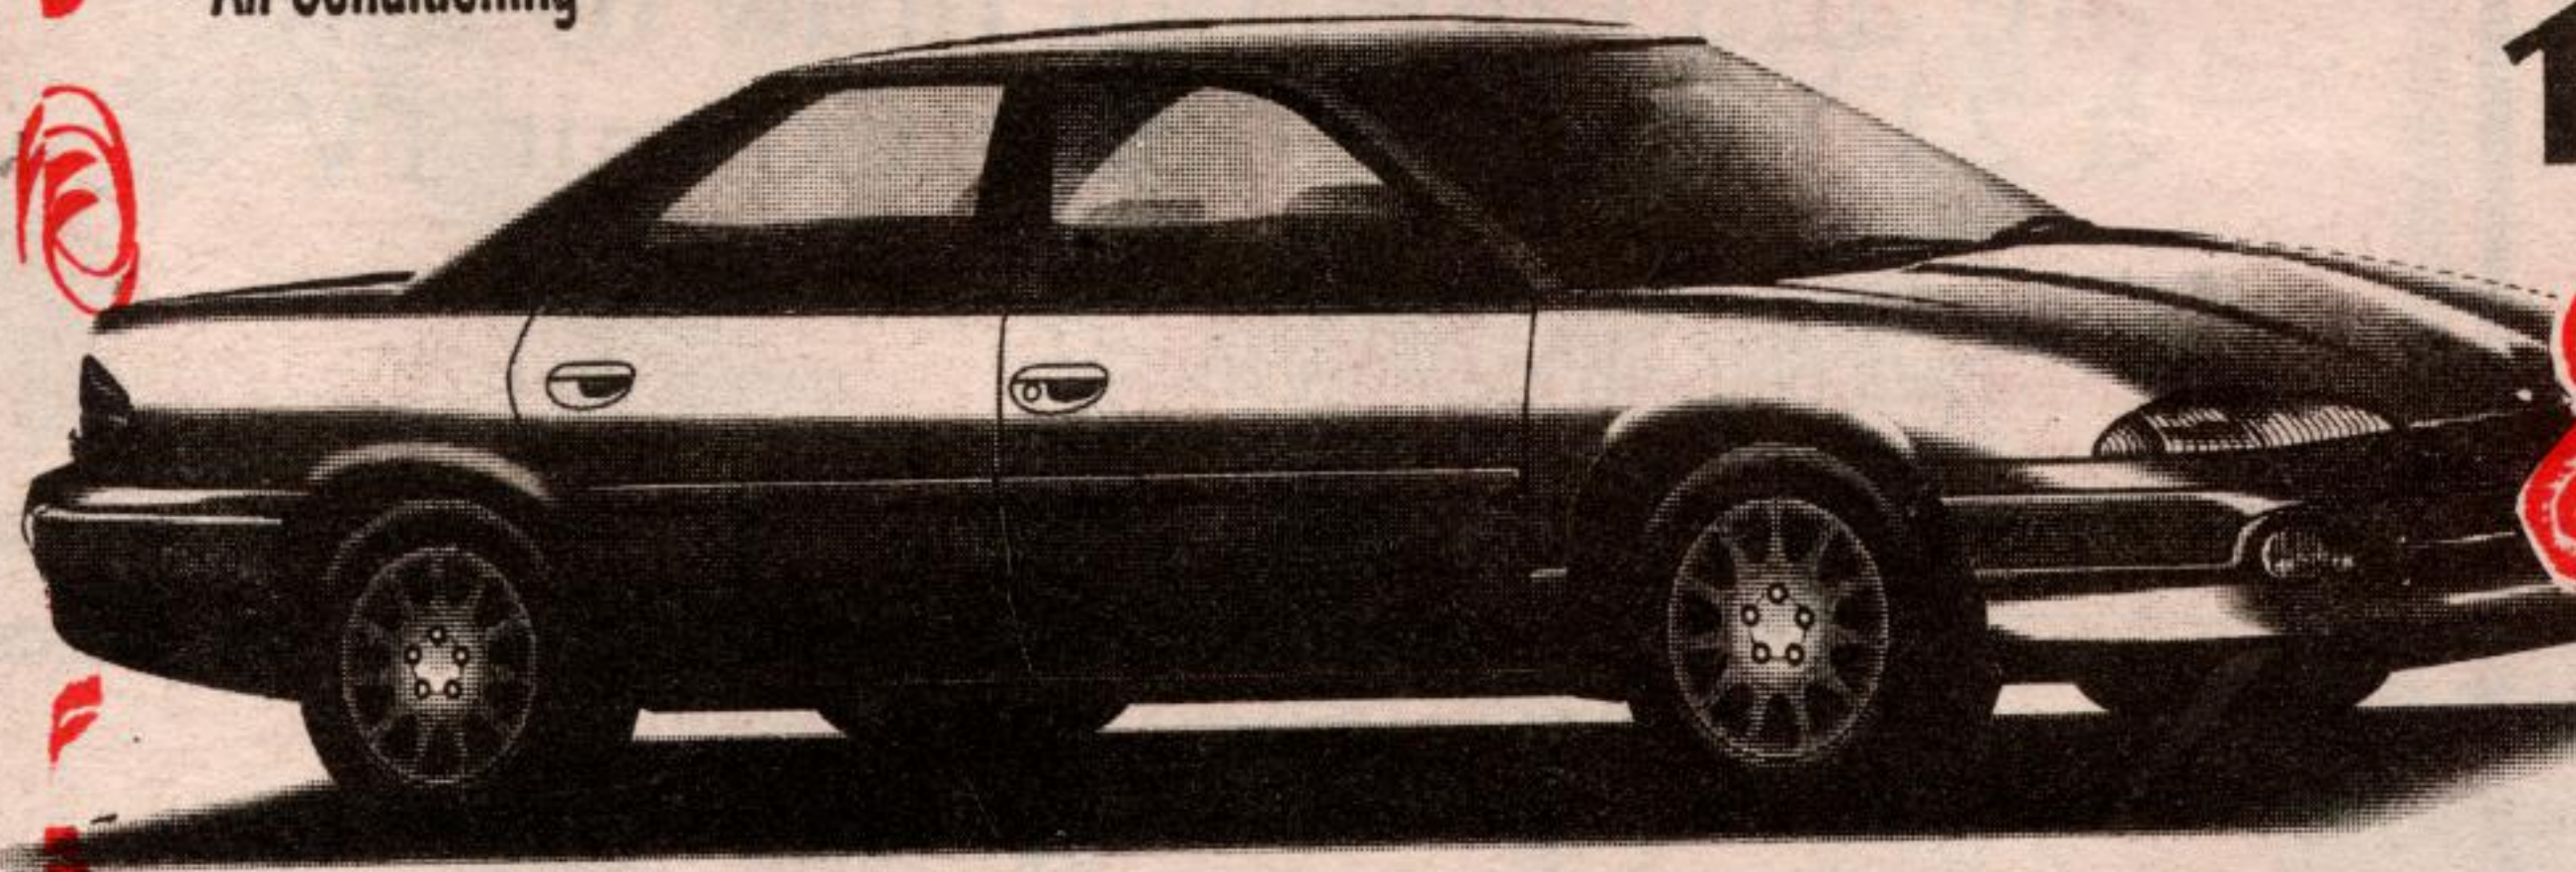

GEORGETOWN CHRYSLER JEEP (1993) LTD.

336 Guelph St., Georgetown

877-0149 877-5108 TOR. 874-4277