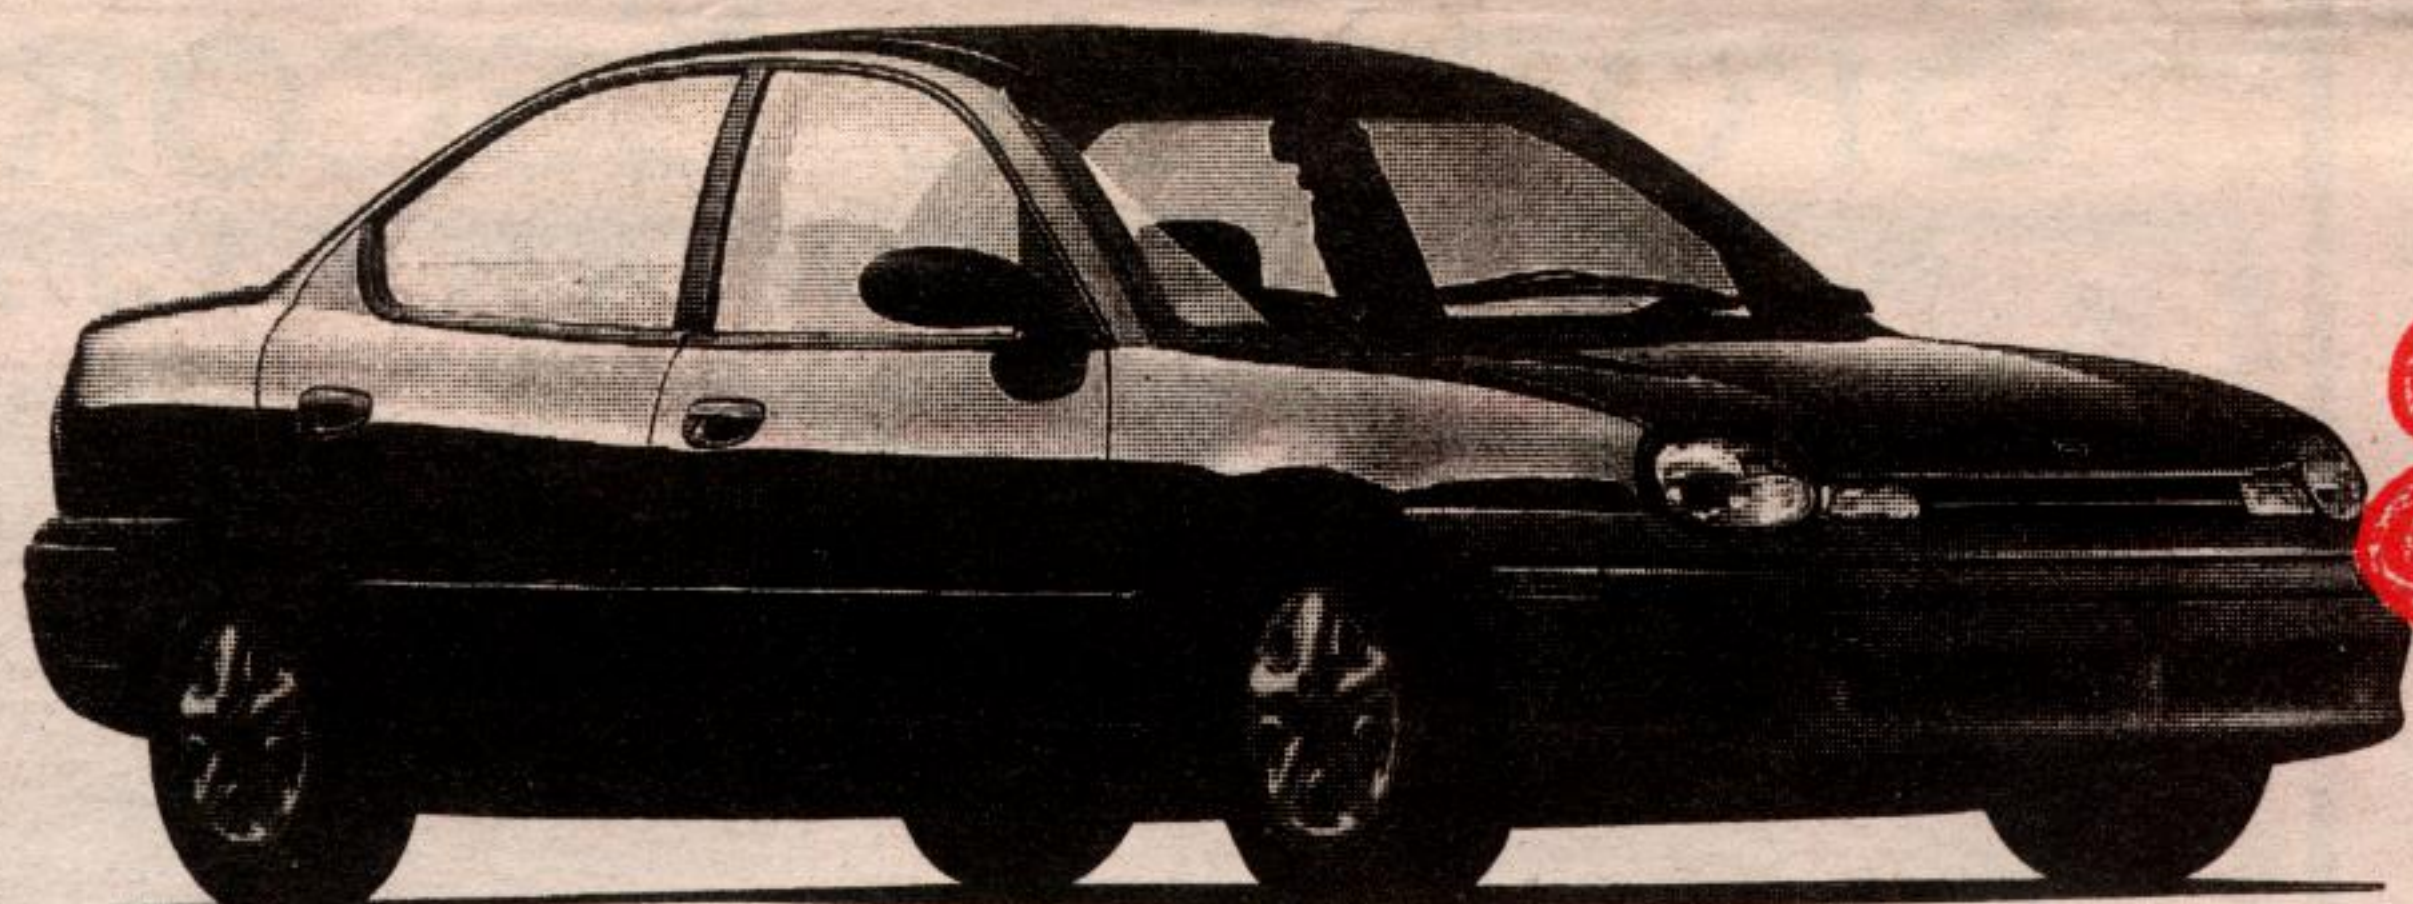

**\$0 DOWN  
TAXES IN  
FREIGHT IN**

**ARE YOU IN?**

**1996 NEON**

**\$299**

30 MTH  
LEASE

- 2.0L 132 hp engine
- Air conditioning
- Dual Air Bags
- Automatic Transmission
- Side Impact Beams
- Power Steering
- Power Brakes
- Tinted Glass
- AM/FM stereo.

JUST 30 PAYMENTS AT \$299 ... THAT'S IT!

**1996 BREEZE/STRATUS**

- 24A Package
- 2.4L Multi-value 150HP Engine
- Dual Air Bags/Side Guard Door Beams
- 4 Speed Auto. Trans.
- AM/FM Stereo Cassette
- Full Folding Rear Seat Back
- Air Conditioning

**\$399**

30 MTH  
LEASE

JUST 30 PAYMENTS AT \$399 ... THAT'S IT!

**1996 INTREPID**

**\$499**

30 MTH  
LEASE

- V6 Engine
- 4 Spd. Automatic
- Power Seat
- Fog Lamps
- Cloth Buckets
- P/windows & Locks
- Air Conditioning
- Speed Control
- All Season Touring Tires
- Dual Power Heated Mirrors
- Dual Front Air Bags
- Side Impact Beams
- Am/FM Stereo Cassette