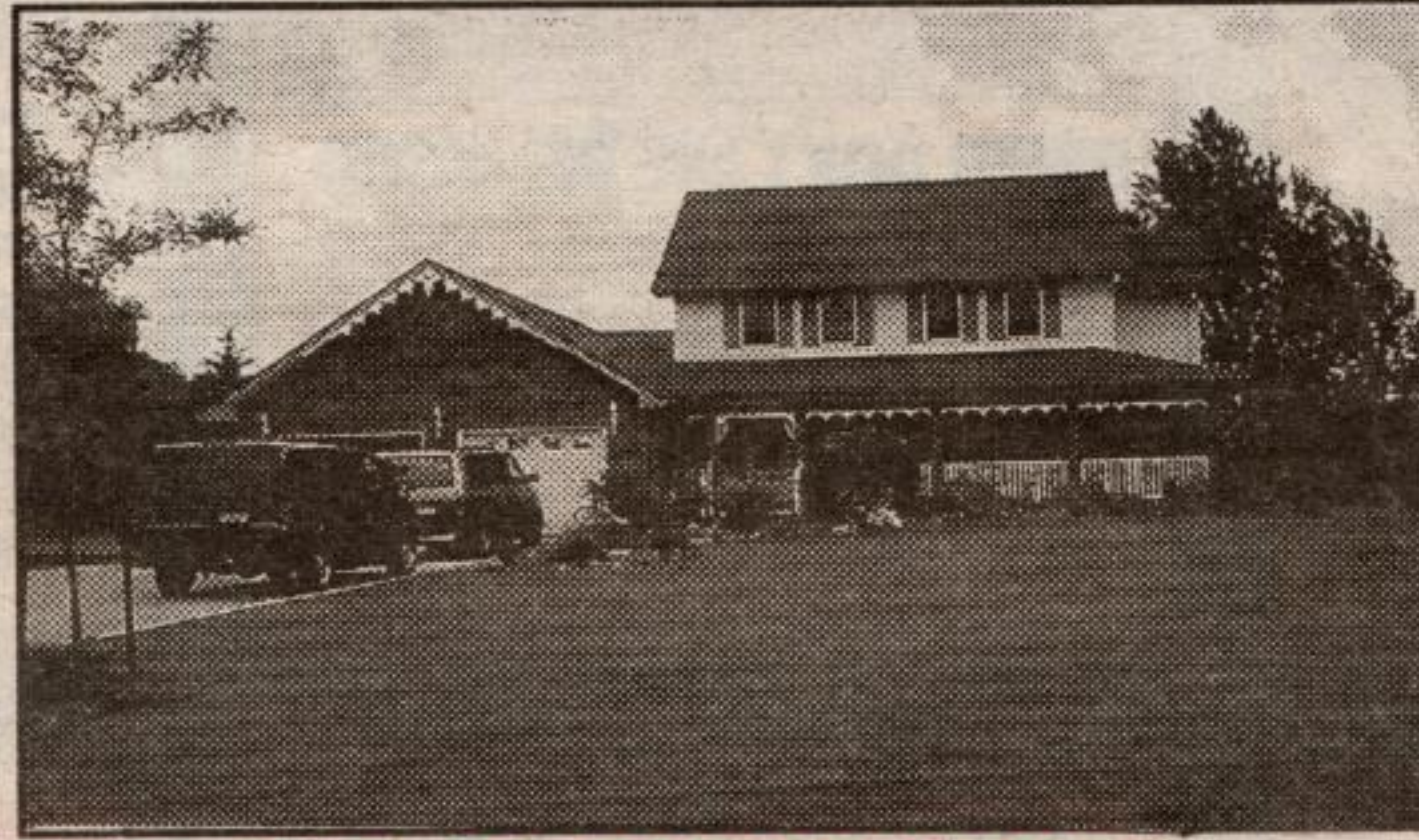

GORGEOUS FAMILY HOME.

Landsaped 1/2 acre lot, 3 mins. from downtown Georgetown, verandah & gingerbread trim. RM-185-96

Call Angie Cormpilas at (905) 877-5211.
RE/MAX SUBURBAN (91) INC.

CENTURY HOME ON 60 ACRES.

Call Marilyn Champ at (905) 877-0173.
ROYAL LEPAGE.

STONE & CEDAR SIDESPLIT

Located in mature area of Rockwood is this 3 bdrm home. Open kitchen overlooking family room with woodstove and w/o to deck. \$169,000. RMRW-96-045