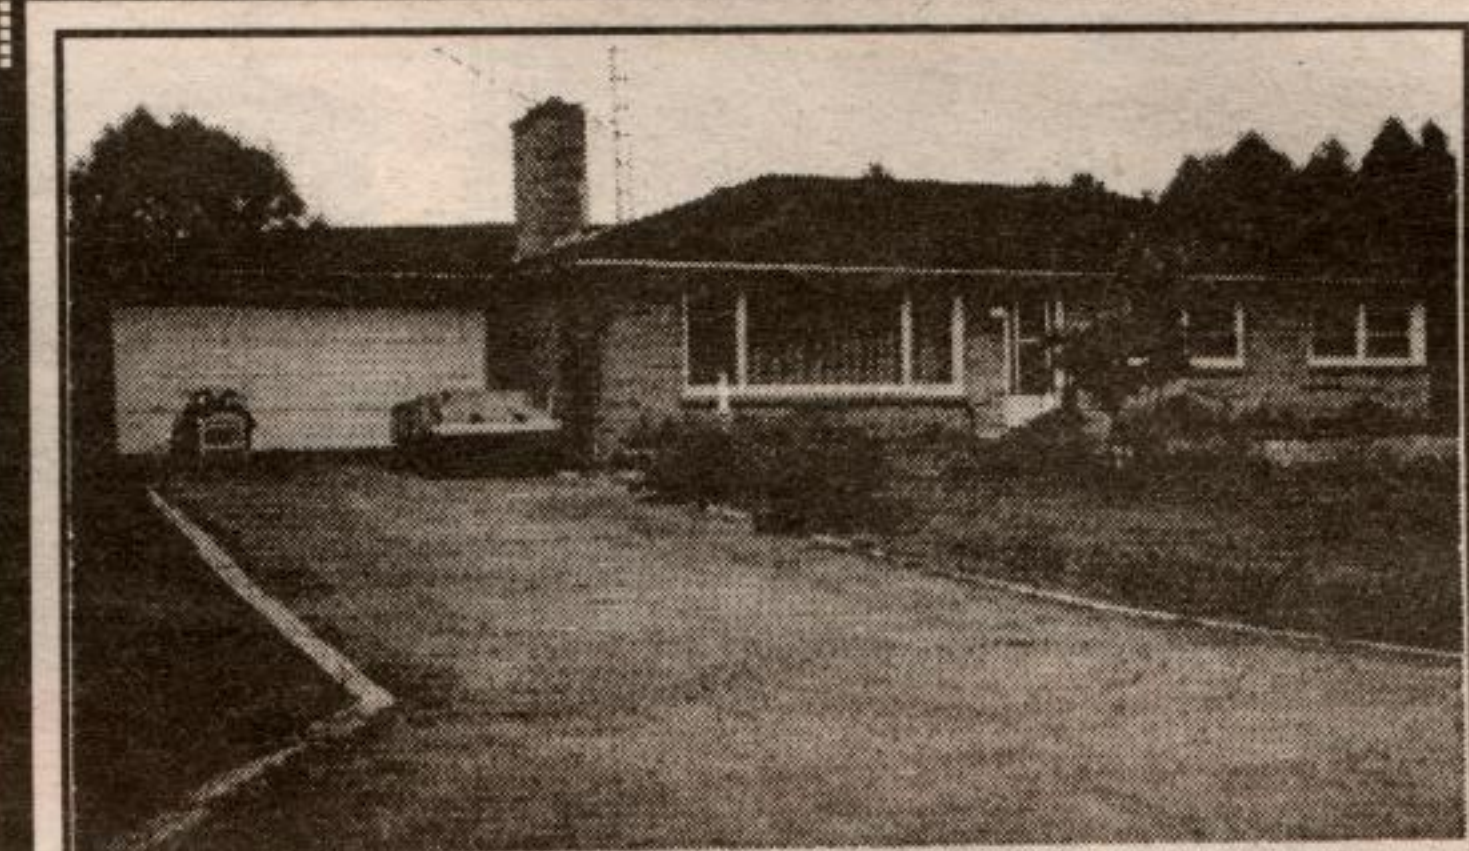

STARTER IN GEORGETOWN.

4 bedrooms, hardwood floors, oak kitchen, rec. room, 3 pc. bath, treed lot. Only \$162,900. RCA6-30-048

Call Jennie Stanhope at (519) 853-2074.
ROYAL CITY REALTY.

\$159,900. VENDOR MOTIVATED.