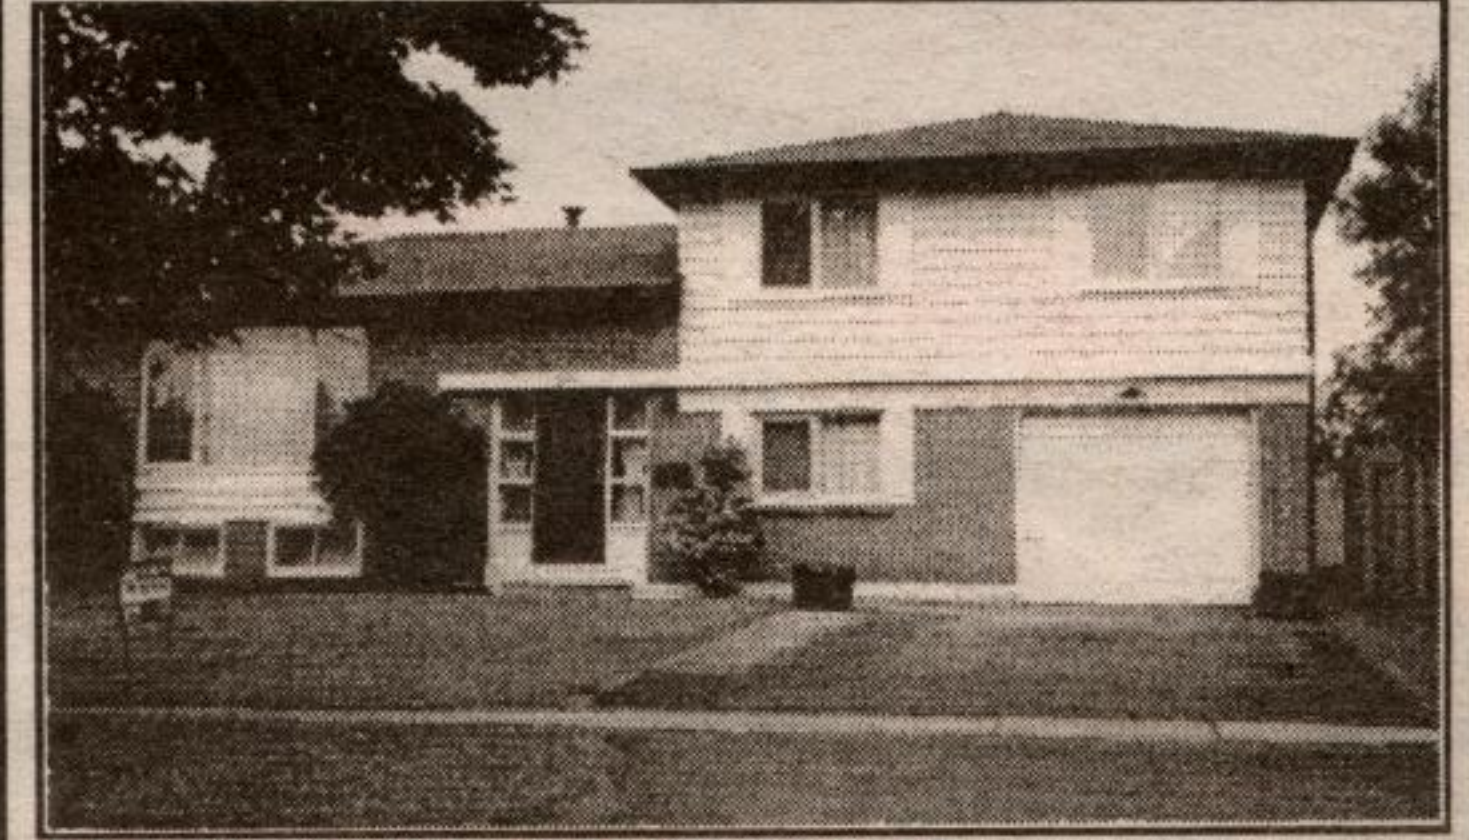

$211,900. DON'T WAIT.

Nicely decorated 3 bedroom sidesplit with a 4th bdrm. down, finished rec. room. with walkout. 264-96

Call Rud Whiting at (905) 877-5211.
RE/MAX SUBURBAN (91) INC.