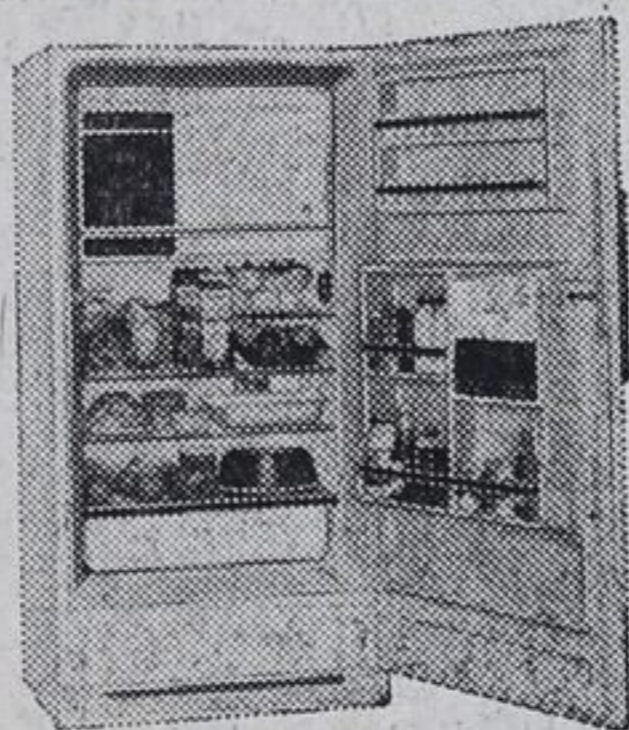

**FIVE PIECE KITCHEN SET**  
Arborite top extension table  
4 sturdy matching chairs  
reg. \$69.95  
**\$49.95**  
NO DOWN PAYMENT

**20%**

Take advantage of this big discount on our large stock of lamps, occasional tables and upholstered chairs; some of these are slightly soiled.  
NO DOWN PAYMENT

**SAVE!**

**FREE**  
23" TELEVISION SET

Anyone purchasing a complete household of furniture valued at \$1500 or more will receive a fully guaranteed new 23" Westinghouse Television. Remember — free storage for one year — 36 months to pay, AND no down payment.

10 cu. ft.  
**Westinghouse Refrigerator**  
Full size freezer, cold storage tray, full width vegetable crisper, cheese, butter & server, 2 egg shelves.  
reg. \$299.00  
**\$229.00**  
NO DOWN PAYMENT  
\$2.75 WEEKLY