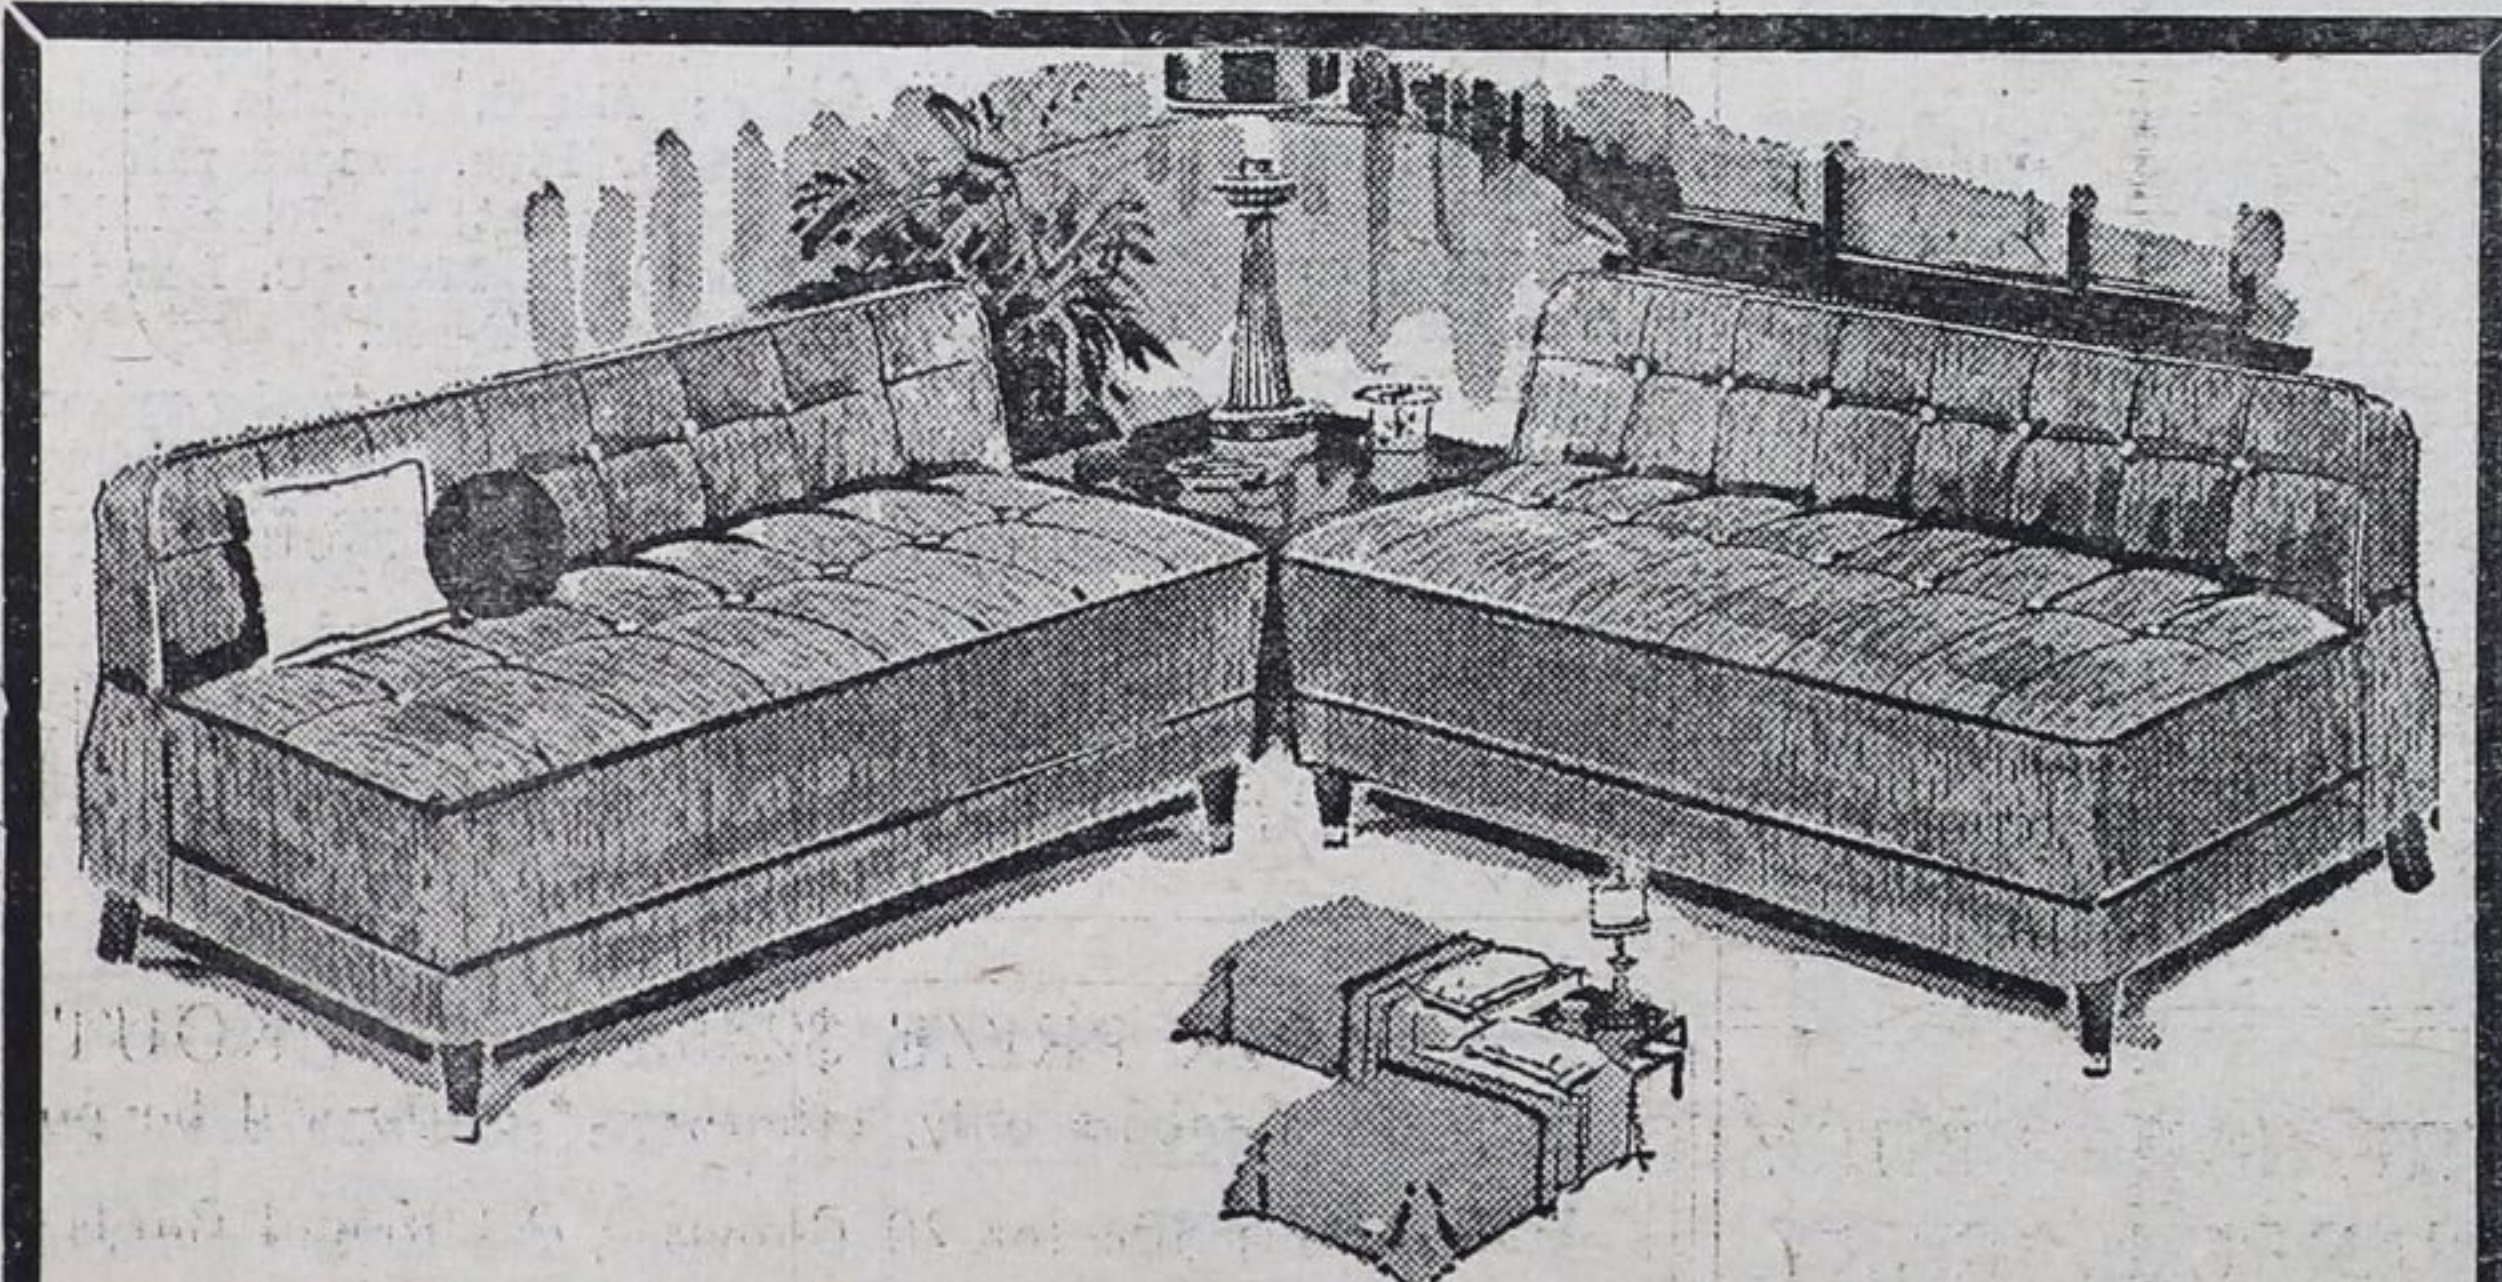

### CHROME SUITE

Grand Opening Special

ONLY

**\$49.95**

**MODERN SECTIONALS**

Here's beauty, combined with practicality, in a pair of sofas covered in good looking textured fabrics in modern tones. Ready to create a beautiful corner, and two beds.