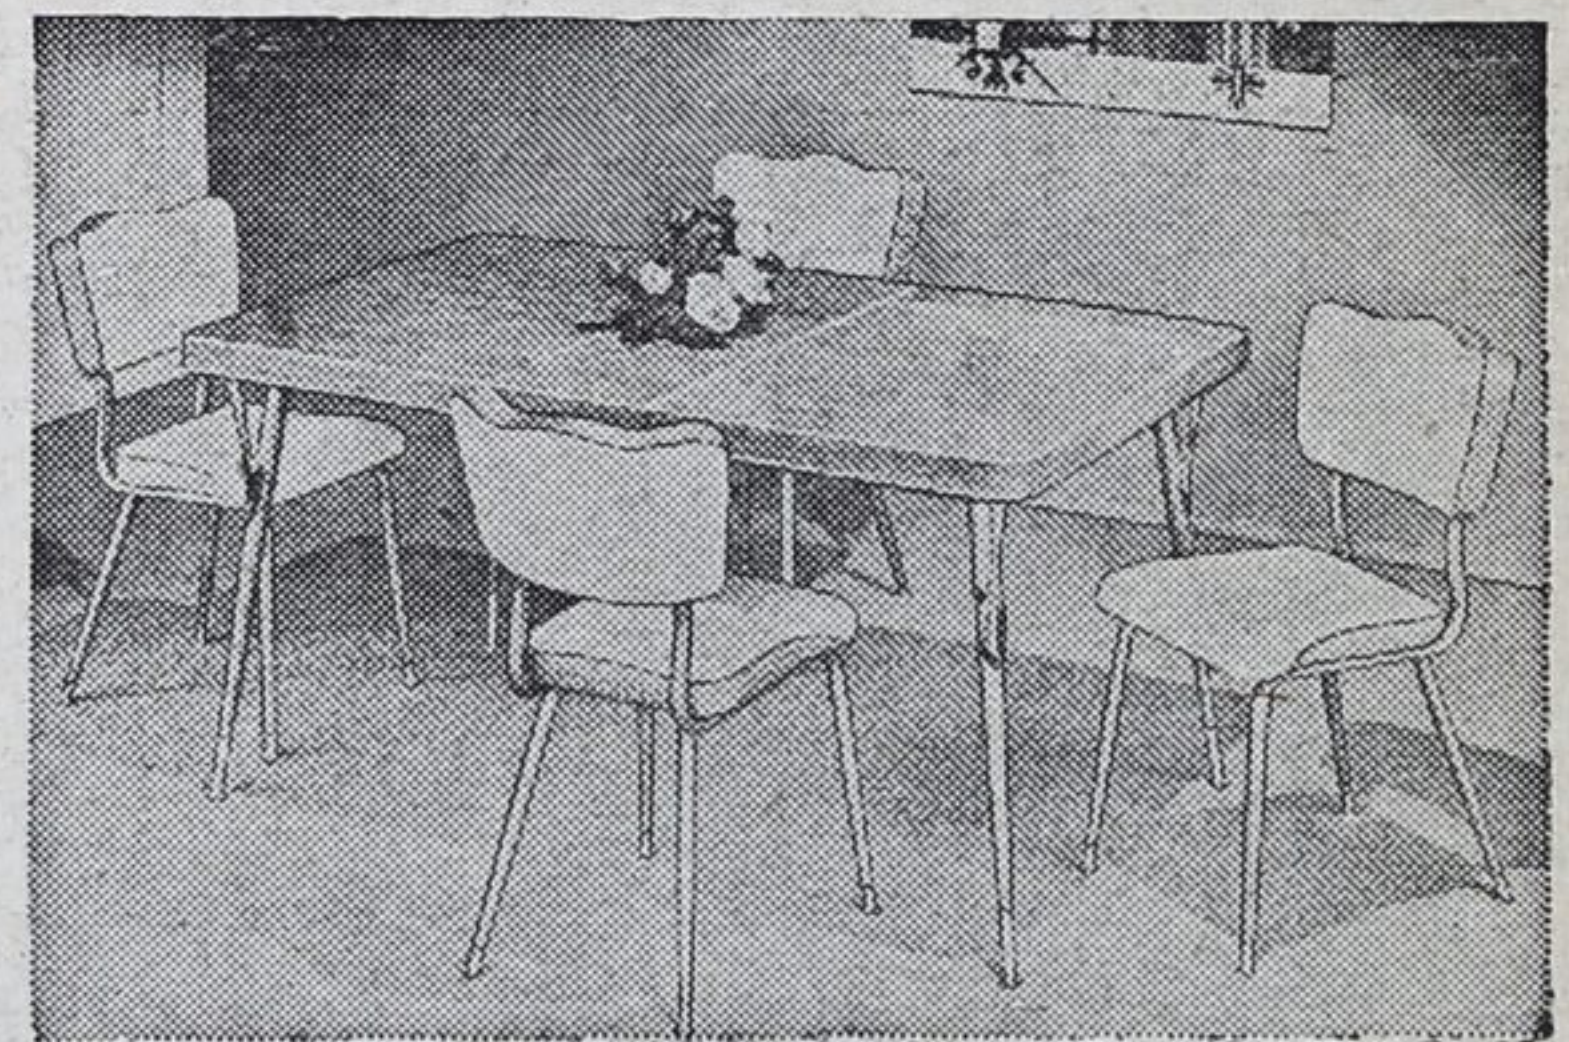

5 PIECE

CHROME SUITE

Grand Opening Special

ONLY

$49.95