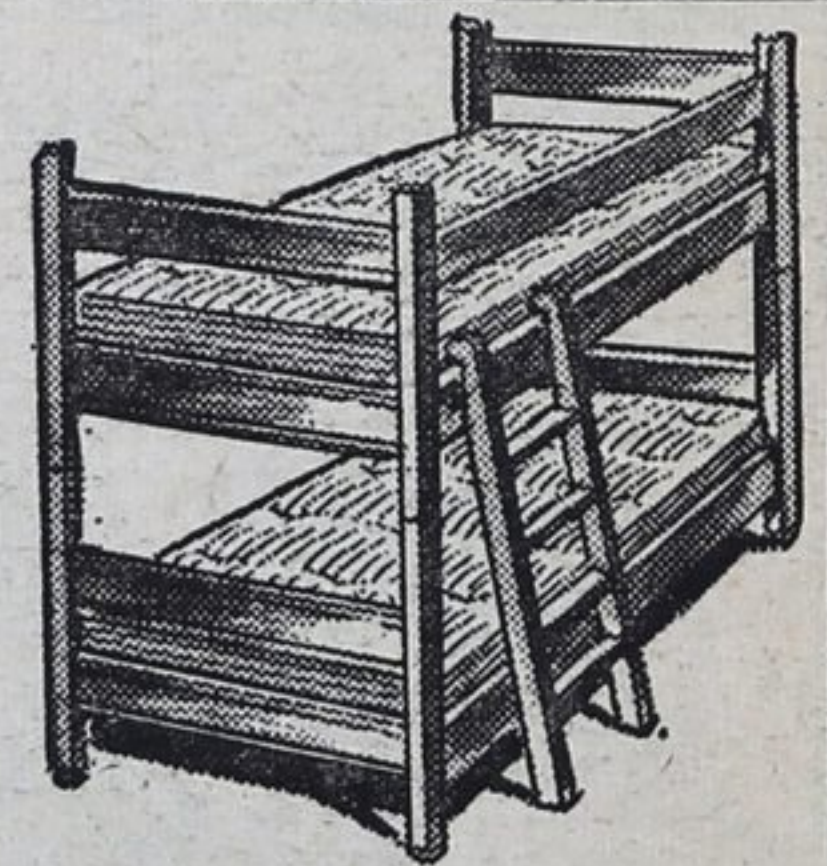

BUCK APPLIANCES

COBALT NEW STORE
Haileybury, New Liskeard
Your Westinghouse Dealer