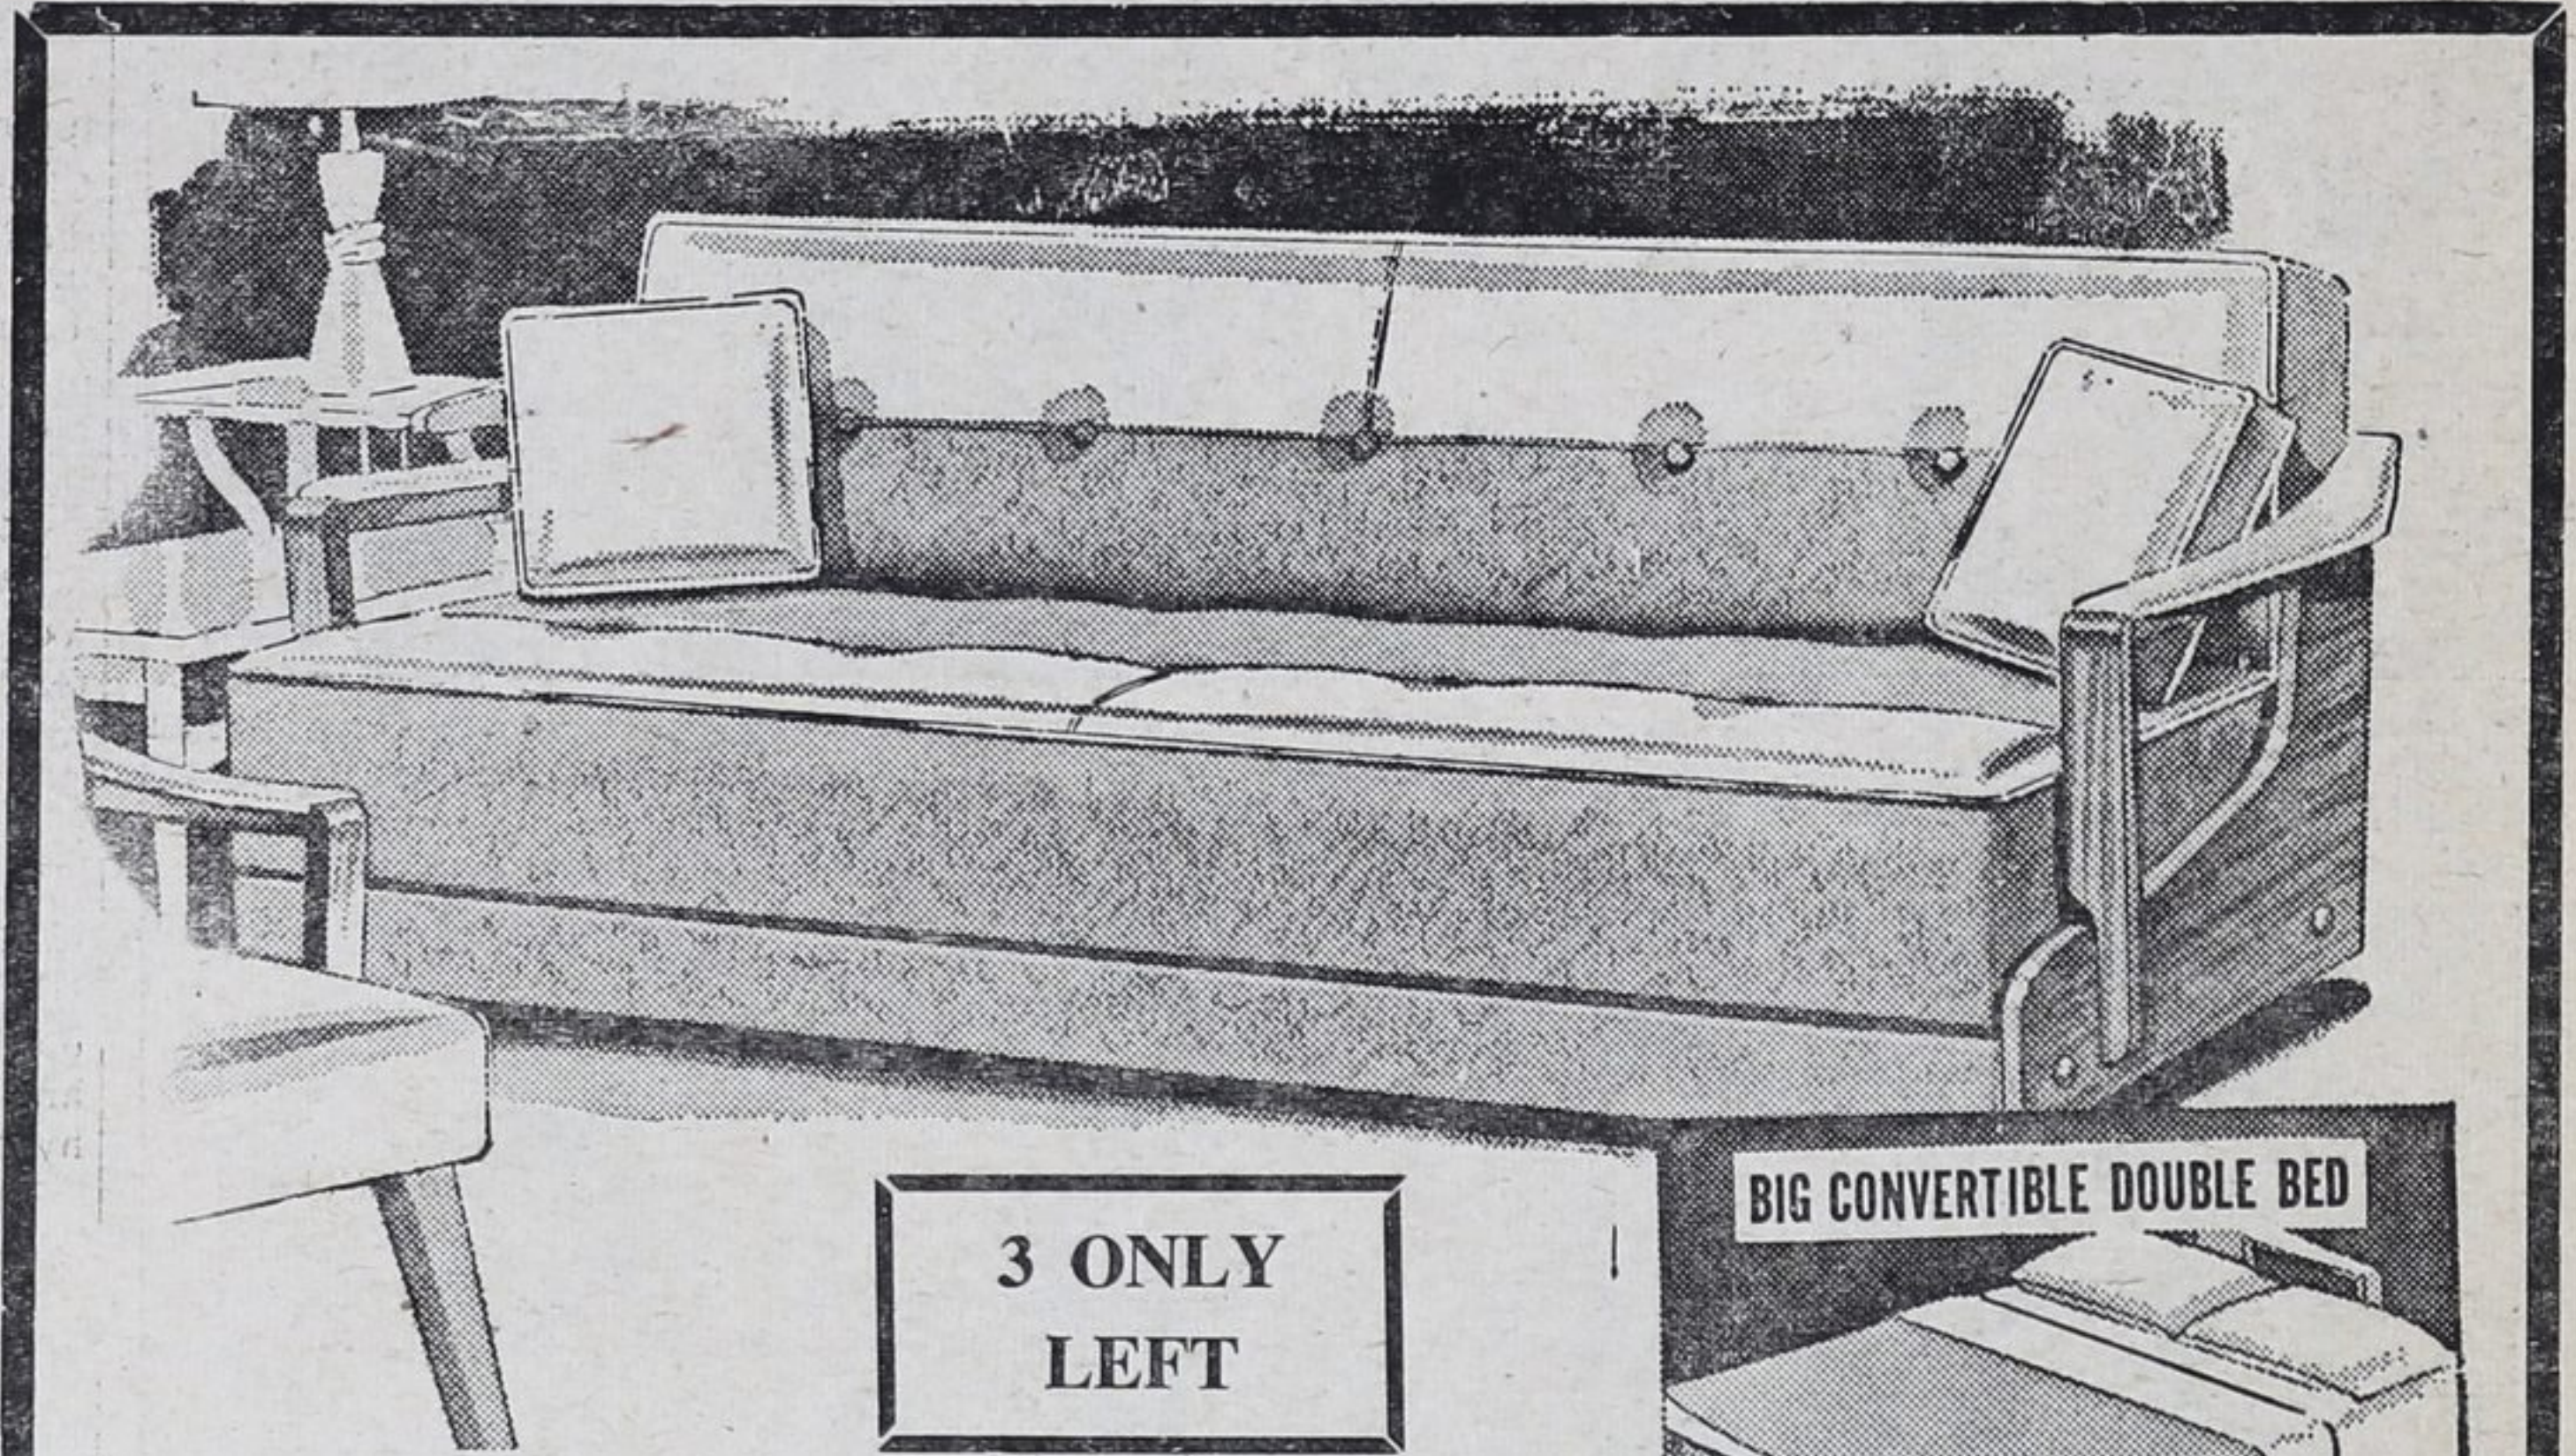

Genuine Restonic spring filled

**MATTRESSES**

**\$19.95**

3 ONLY LEFT

BIG CONVERTIBLE DOUBLE BED

New 1960

KROEHLER