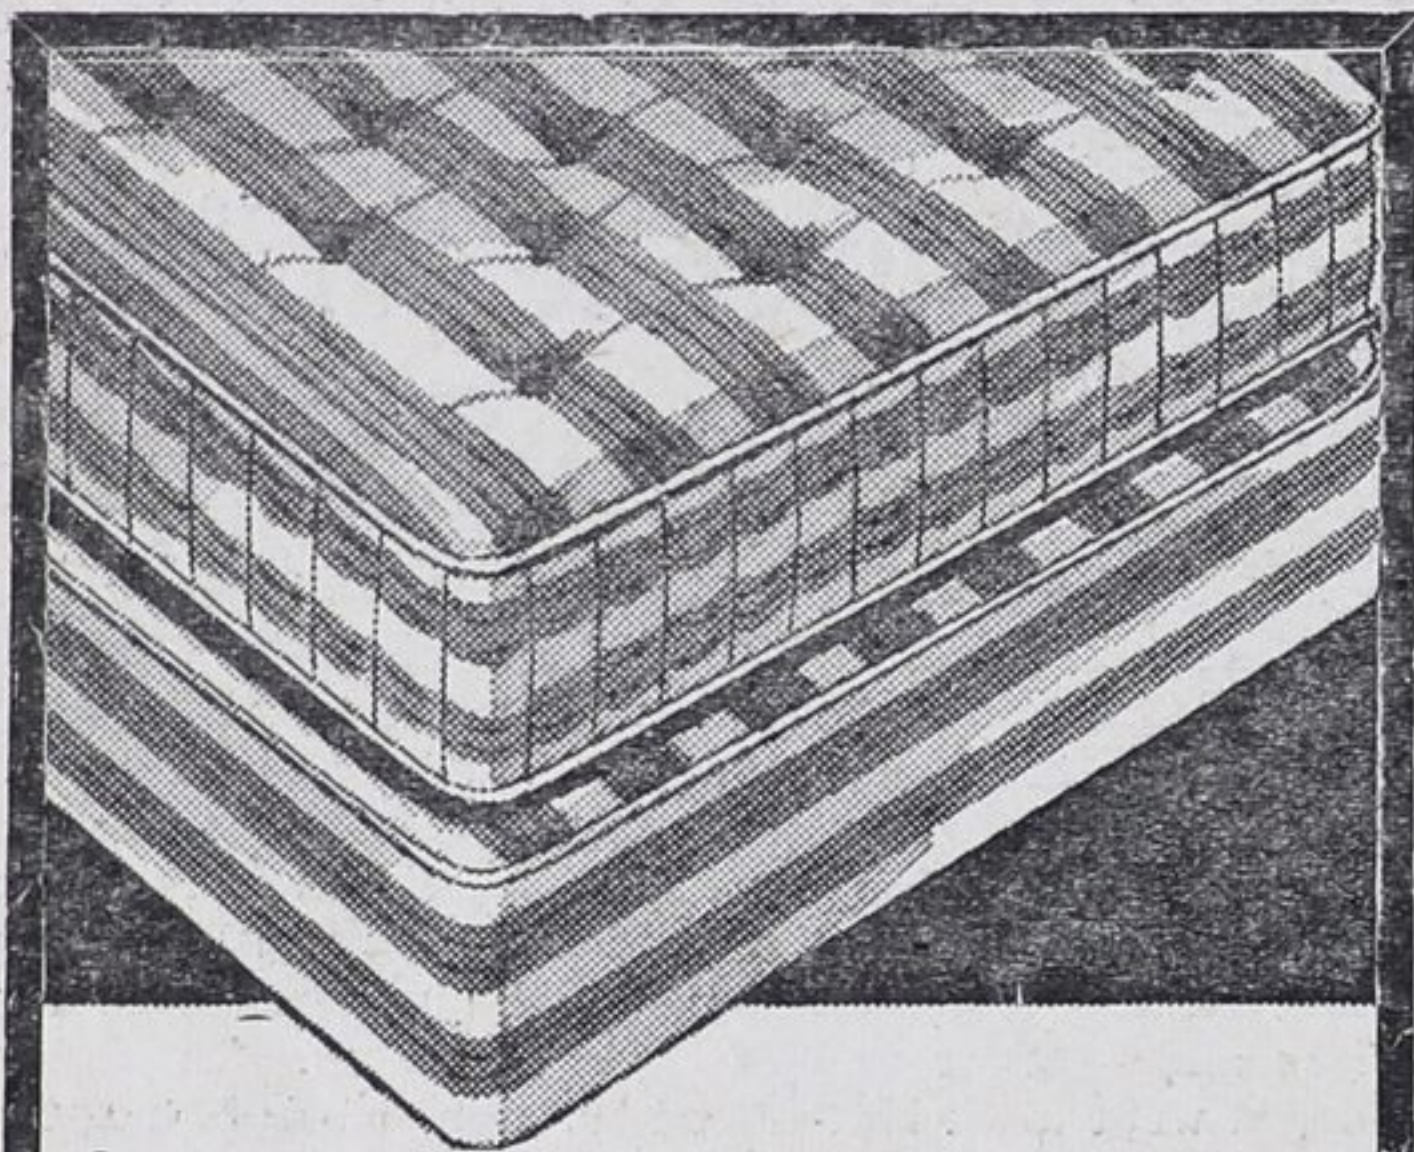

Genuine Restonic spring filled

**MATTRESSES**

**\$19.95**

3 ONLY LEFT

BIG CONVERTIBLE DOUBLE BED

New 1960

KROEHLER