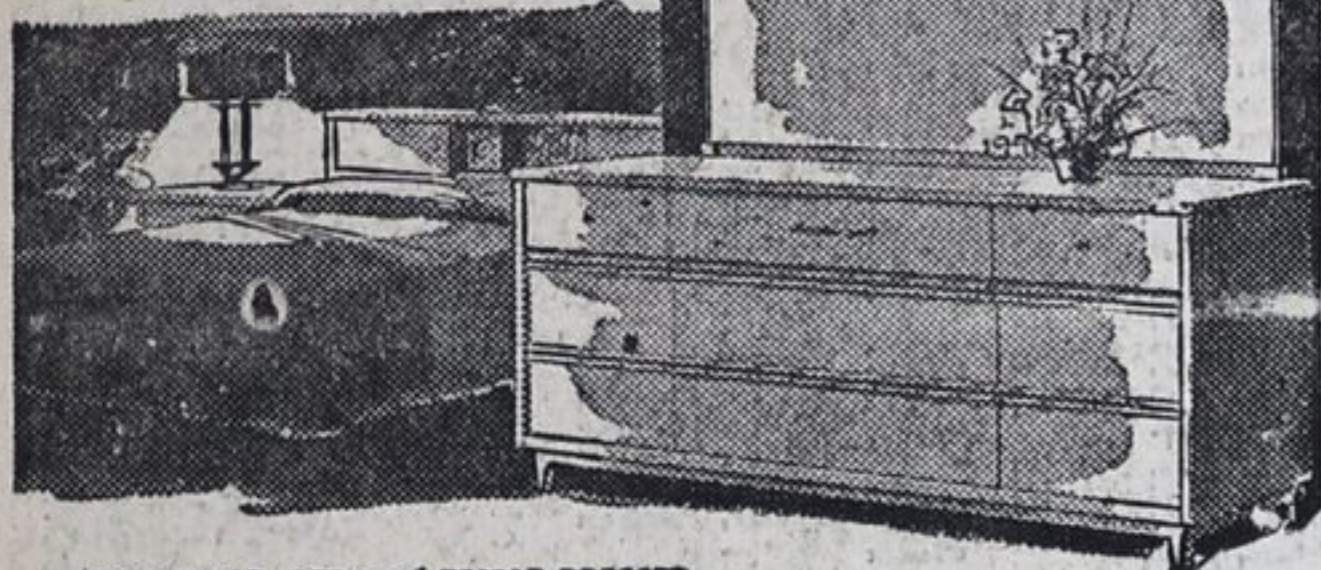

BOOKCASE, BED, and TRAPEZ DRESSER

CUSTOMCRAFTED - DUSTPROOF
regularly $299.00 to $399.00
MOVING SALE SPECIAL
$239.00 to $299.00