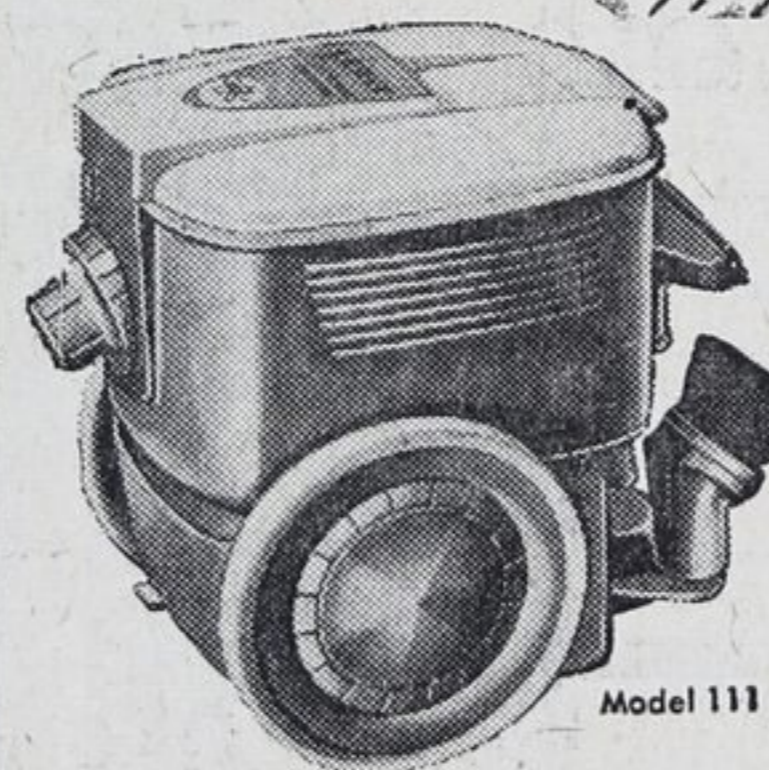

LEWYT Electronic VACUUM CLEANER!

Amazing Electronic Beater-Sweeper Brush Spins at 5000 Revolutions Per Minute... has its own motor, without wires, without batteries.

Model 111

Drastically
Reduced
during
our
MOVING
SALE

GET YOURS NOW
QUANTITY LIMITED

Model 105 reg. 99.95 less $30 trade **$69.95**
Model 107 reg. 119.95 less $40 trade **$79.95**
Model 111 reg. 129.95 less $40 trade **$89.95**
Storage Chest reg. $29.95 to clear **$19.95**

TRANSISTOR
RADIOS reg. $59.95 **$39.95**

LAUNDRY
EQUIPMENT
AT ITS BEST