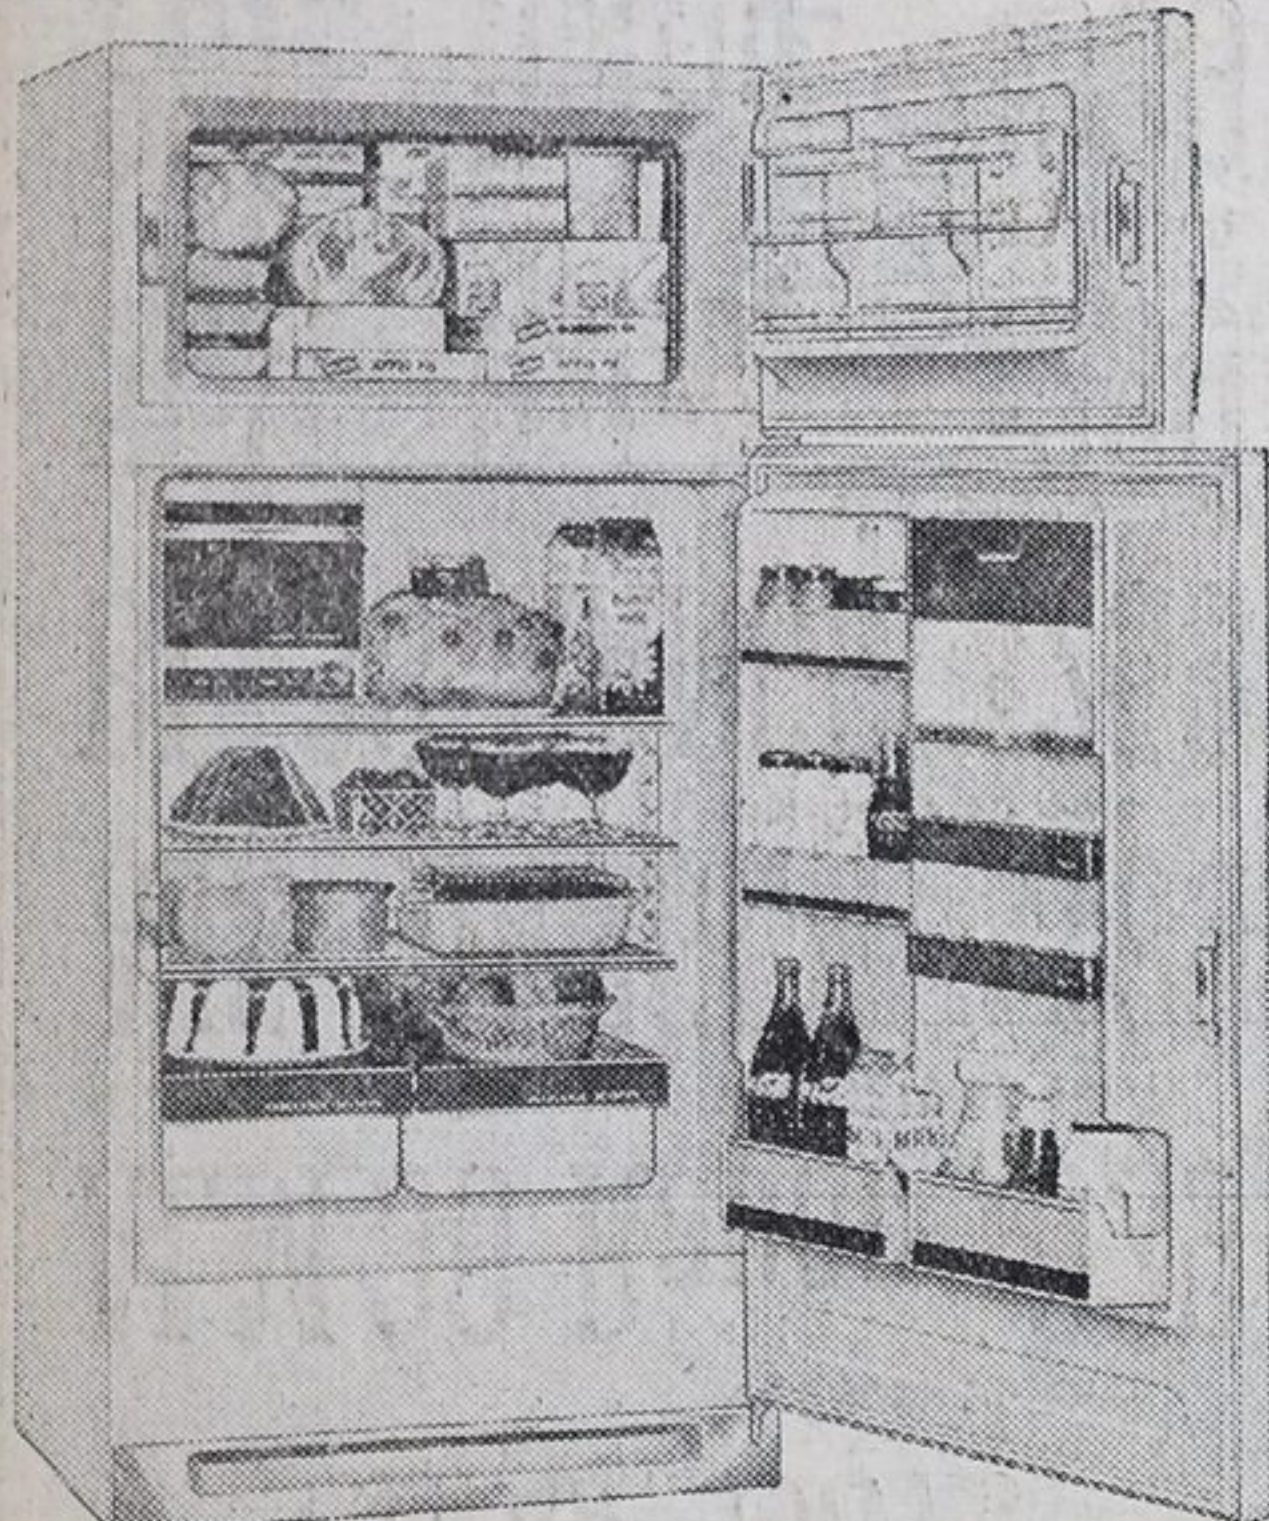

BUCK APPLIANCES

COBALT - HAILEY

Y - NEW LISKEARD

WE'RE CELEBRATING OUR

NEW LISKEARD OPENING

WITH BIG REDUCTIONS
IN ALL THREE STORES

1959 Westinghouse refrigerator, 13 cu. ft. capacity, frost free food storage, seven day meat keeper, separate 75 lb. home freezer

reg. \$339.95 sale

SL11 Refrig \$299

reg. \$389.95 sale

PL11 Refrig \$339

Spacemate Dryer and its matching Spacemate Laundromat is the answer to the problems presented by modern kitchens. The mates may be stacked or set side by side. They have all the advantages of the most up-to-date of home laundry equipment. Just 25 inches wide.

WESTINGHOUSE RANGE

Perfect baking results every time. Reversible oven rack, infrared broiling oven signal light. Porcelain oven interior and platform for easy cleaning. Full width storage drawer.

\$399.95

BARONET

A Westinghouse Television with automatic fine tuning, full length console, half doors which open flush to sides, blonde finish, multi-speaker and 21 inch picture, regular \$469.00.

Sale price

\$299.95