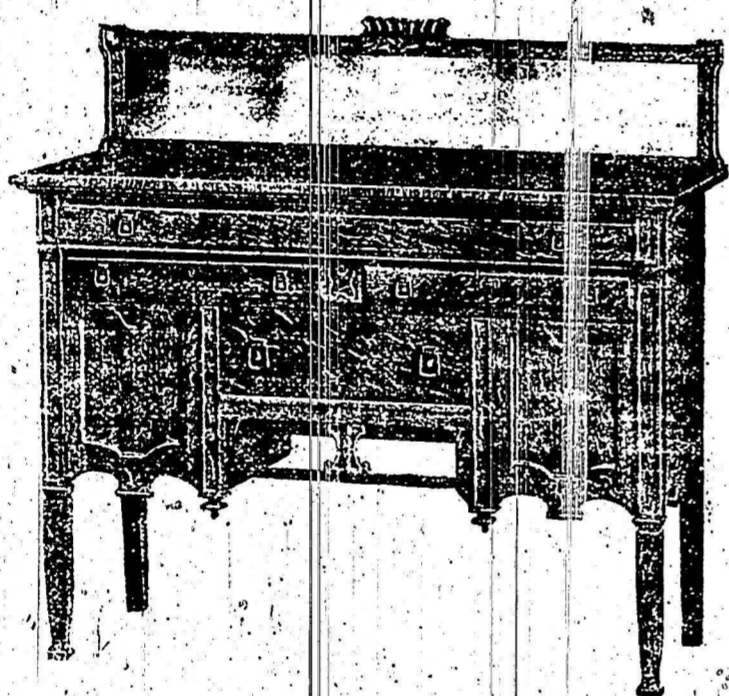

All Lines Reduced

A Large Variety of Electric Floor Lamps

OLIVER'S GREAT 30-DAY FURNITURE SALE

Buy Now and Save Money

A Large Variety of Library Tables

Twenty per cent. Reduction in Prices on all Lines of Our Immense Stock

This Great Furniture Selling Event, for which hundreds of people have been waiting, will open on **FRIDAY, FEBRUARY 11th, and will continue for 30 days only**

Here you will find qualities and prices to be without precedent. Our entire furniture warerooms are CROWDED with choice, new furniture of every description, all offered at cash prices which will arouse the utmost enthusiasm. The values are the greatest to be found anywhere, and those needing furniture will find this a unique opportunity to fill their needs at wonderfully large savings. Don't miss these extra special offerings.

This Modern Sheraton 8-piece Suite, made in Birch, finished in Chrome Walnut, specially reduced 20 per cent. to clear

This beautiful suite consists of 8 pieces: Buffet, Table and six Dining Chairs. The China Cabinet, to match, can also be obtained, if desired.

Buffet—height 51"; top 21X50". British plain mirror 8X45"; silver drawer, velvet lined.

Extension Table—top 48X48" and extends to 8 feet.

Dining Chairs—slip seat, upholstered in brown leather, not padded as illustrated.

Quarter Cut Oak 8-Piece Dining-Room Suite, golden finish, bevelled mirror, reduced 20%.

Dining-Room Suites, fumed and golden finish, at a special reduction of 20%.

Empire Oak Dining-Room Suites reduced 20%.

BEDS! BEDS!

Come in and see our large stock of Beds. We have the newest range of Steel Beds, and they may be obtained in all standard widths and in a wide range of modern finishes—plain, opaque shades, or faintly decorated, as preferred. Made throughout of square seamless steel tubing.

Also a complete range of Brass Beds, Enamel Beds and Wooden Beds, specially reduced in price for this 30 DAYS' SALE.

This Steel Bed has massive, continuous pillars, attractive brass cross-tube. Height of head 54", foot 35". Easy-rolling, durable steel castors. Very popular design and, Worthy of Your Inspection.

SPRINGS! SPRINGS!

The Slumber King, a flexible steel slat fabric spring, unique, non-sag design, that conforms scientifically to the weight of the body. Mattress bottom consists of flexible steel slats, connected to each other by three rows of helical springs, forming a perfectly flat surface, strongly suspended by heavy helical springs at ends. This is one of our best springs.

2—The Duplex Spring, made throughout of steel. This is the spring with the back-bone.

3—Way Sagless Spring, guaranteed for twenty-five years. Woven Springs, with polished hardwood frames.

Simmons' Famous Fabric Spring, patent link, wire edge, tubular steel side rails, angle steel end rails, 4 corner castings, standard widths. Specially priced at $6.50.

MATRESSES!

See our famous layer-felt Ostermoor Mattress, built in, not stuffed, also

The Simmons Royal Felt Mattress—built with layers of felt and covered with an art ticking of an attractive design, with roll edge. We also have a full line of mixed mattresses.

Simmons' Famous Silkenloss Mattress. The filling is finest quality Kapok, that clean, light, vegetable fibre. Weighs only 30 pounds.

We are offering many bargains which are not listed