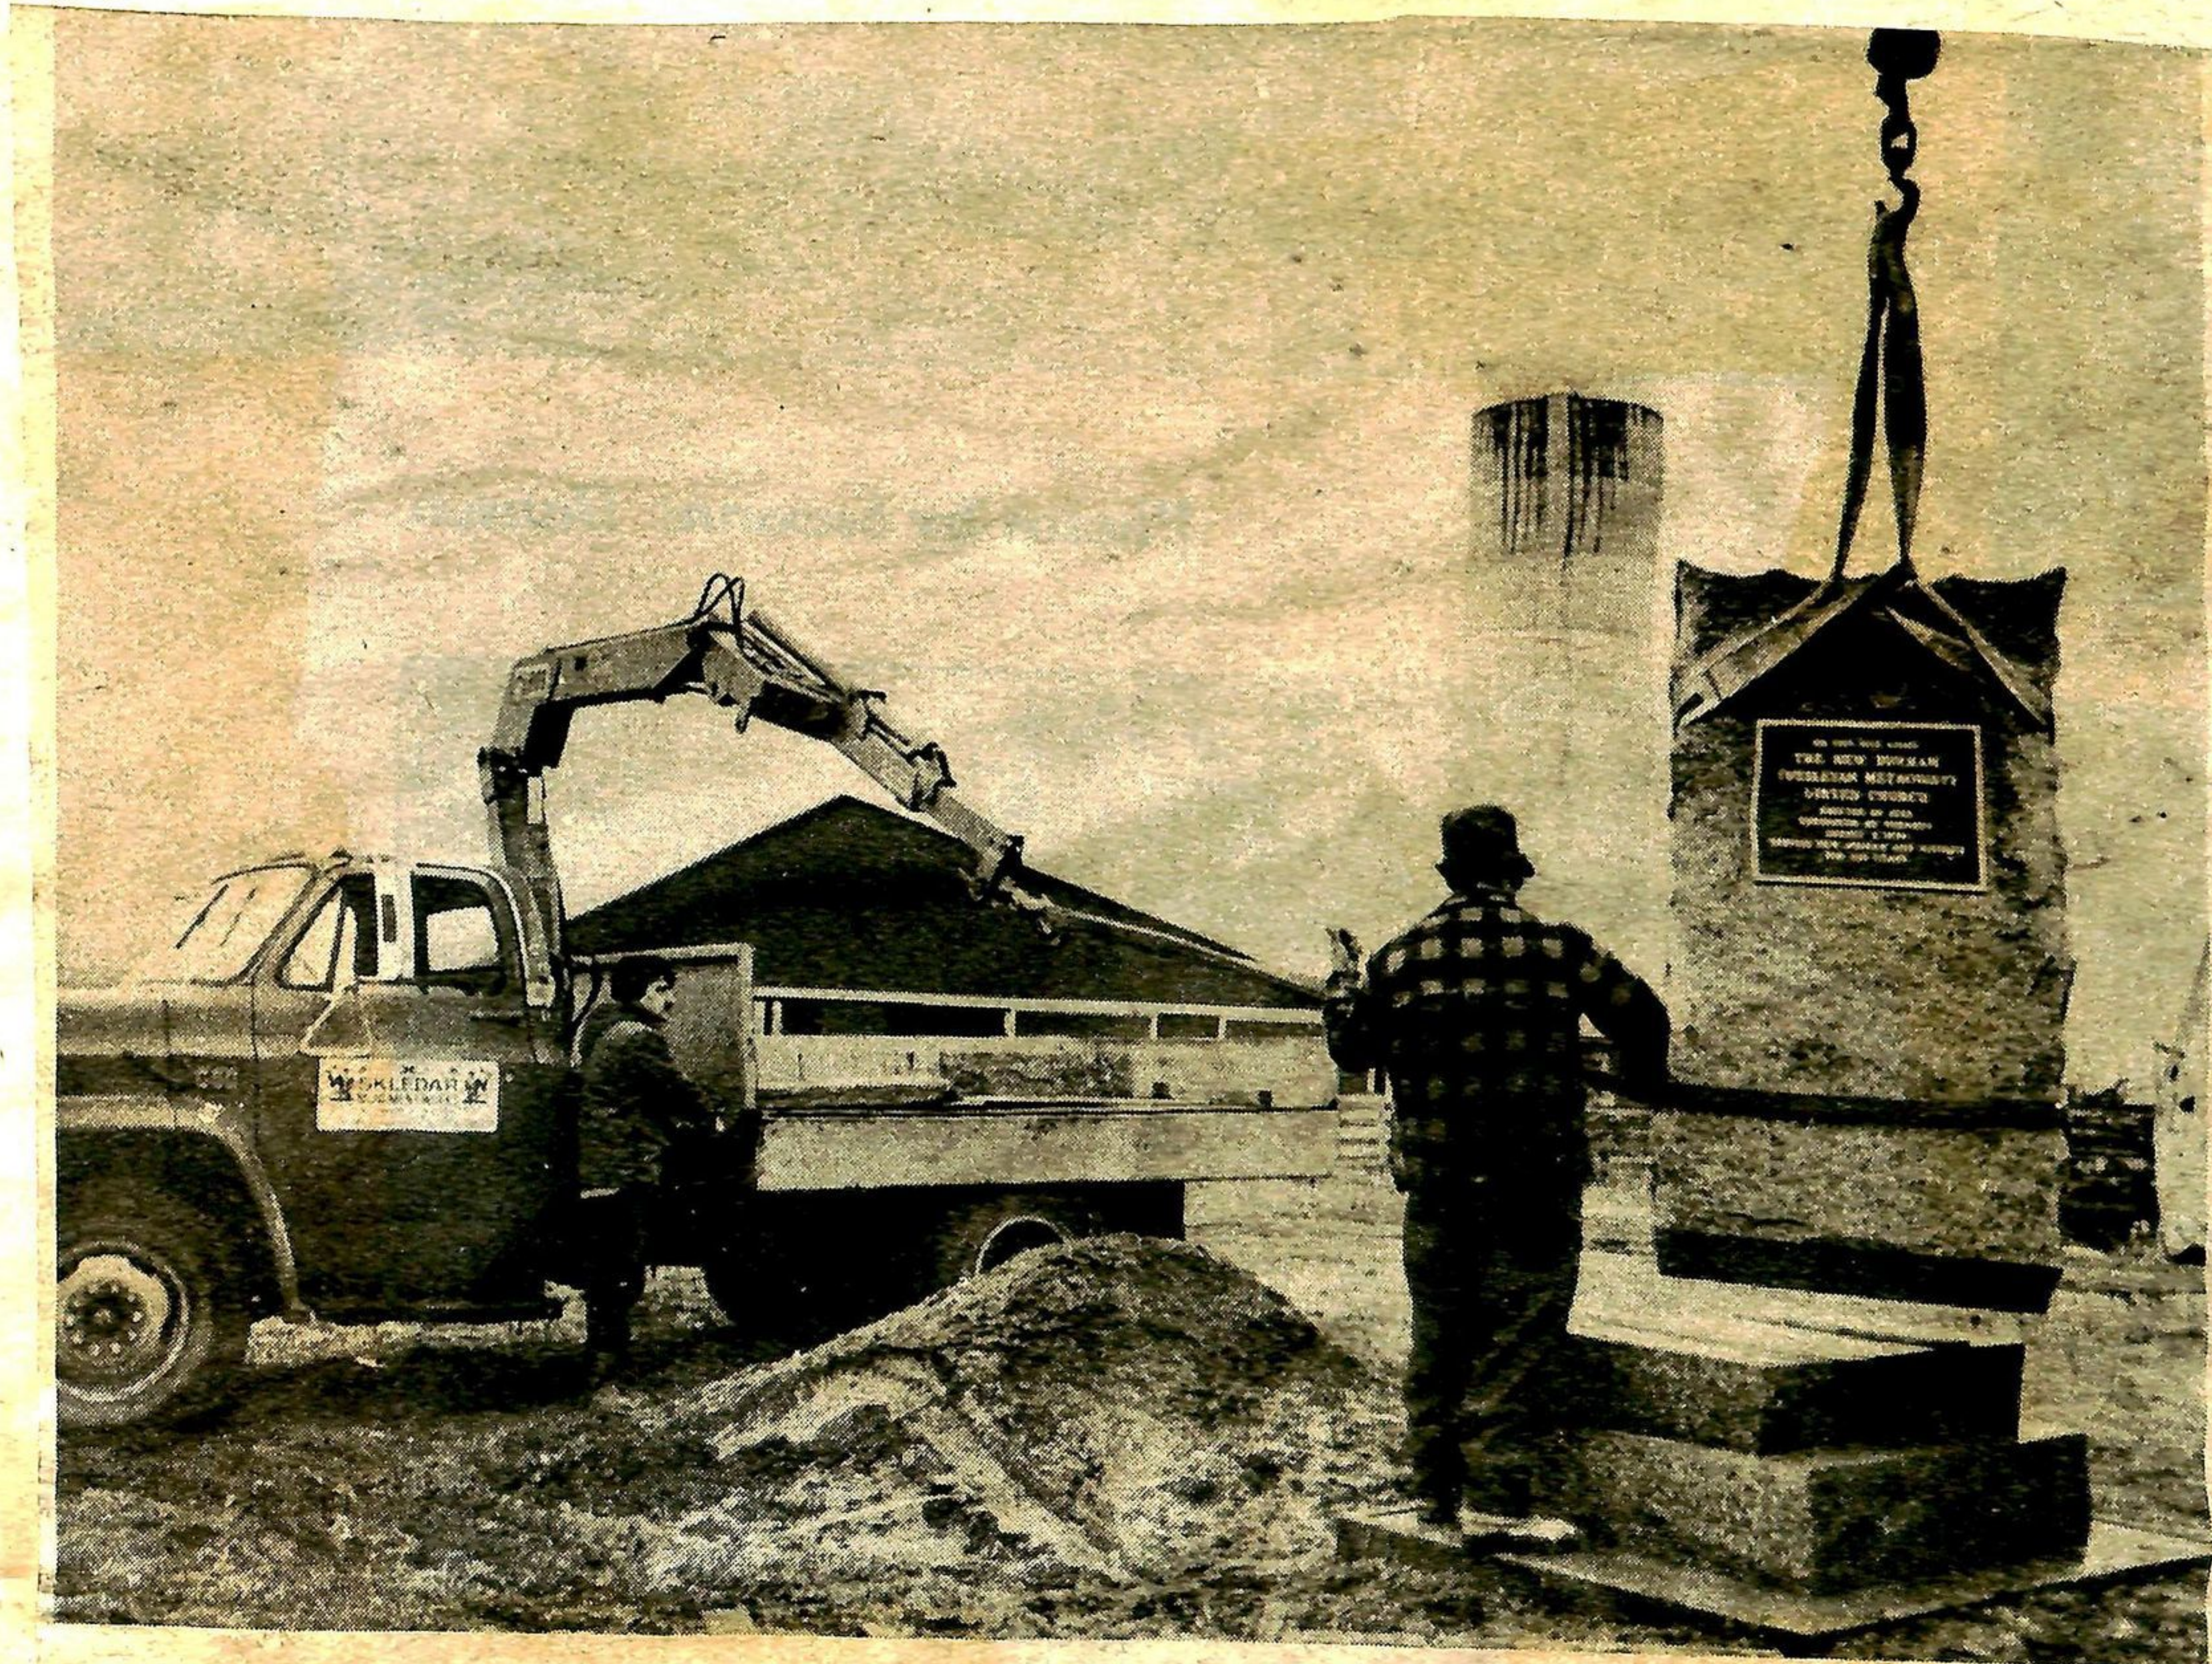

Still relevant - *Pres. of Oxford W.I. March 1983*
Despite recent criticism directed at the Women's Institute, Oxford South president Margaret Dale of Curries believes the organization is still relevant to the needs of rural women. (NG Photo)

Life member
Pearl Pearson (right) of Burgessville presented Olive Harrison of Zenda with her life membership pin at the 50th anniversary celebrations of the Zenda Women's Institute. Mrs. Harrison is a charter member of the Zenda Women's Institute, formed as a Junior Institute in 1933. (NG Photo)

Memorial erected

Norwich area monument maker Herman Skledar got a helping hand from Bill Silverthorne in erecting this heavy granite monument on the site of the former New Durham United Church last Thursday. The church was destroyed by the 1979 tornado that

Feb. 1983
swept through the area and the congregation decided not to rebuild the 126-year-old structure, constructed in 1853. Mr. Skledar was commissioned to create this monument with a bronze plaque commemorating the church at its original site at the east end of the village of New Durham. (NG Photo)