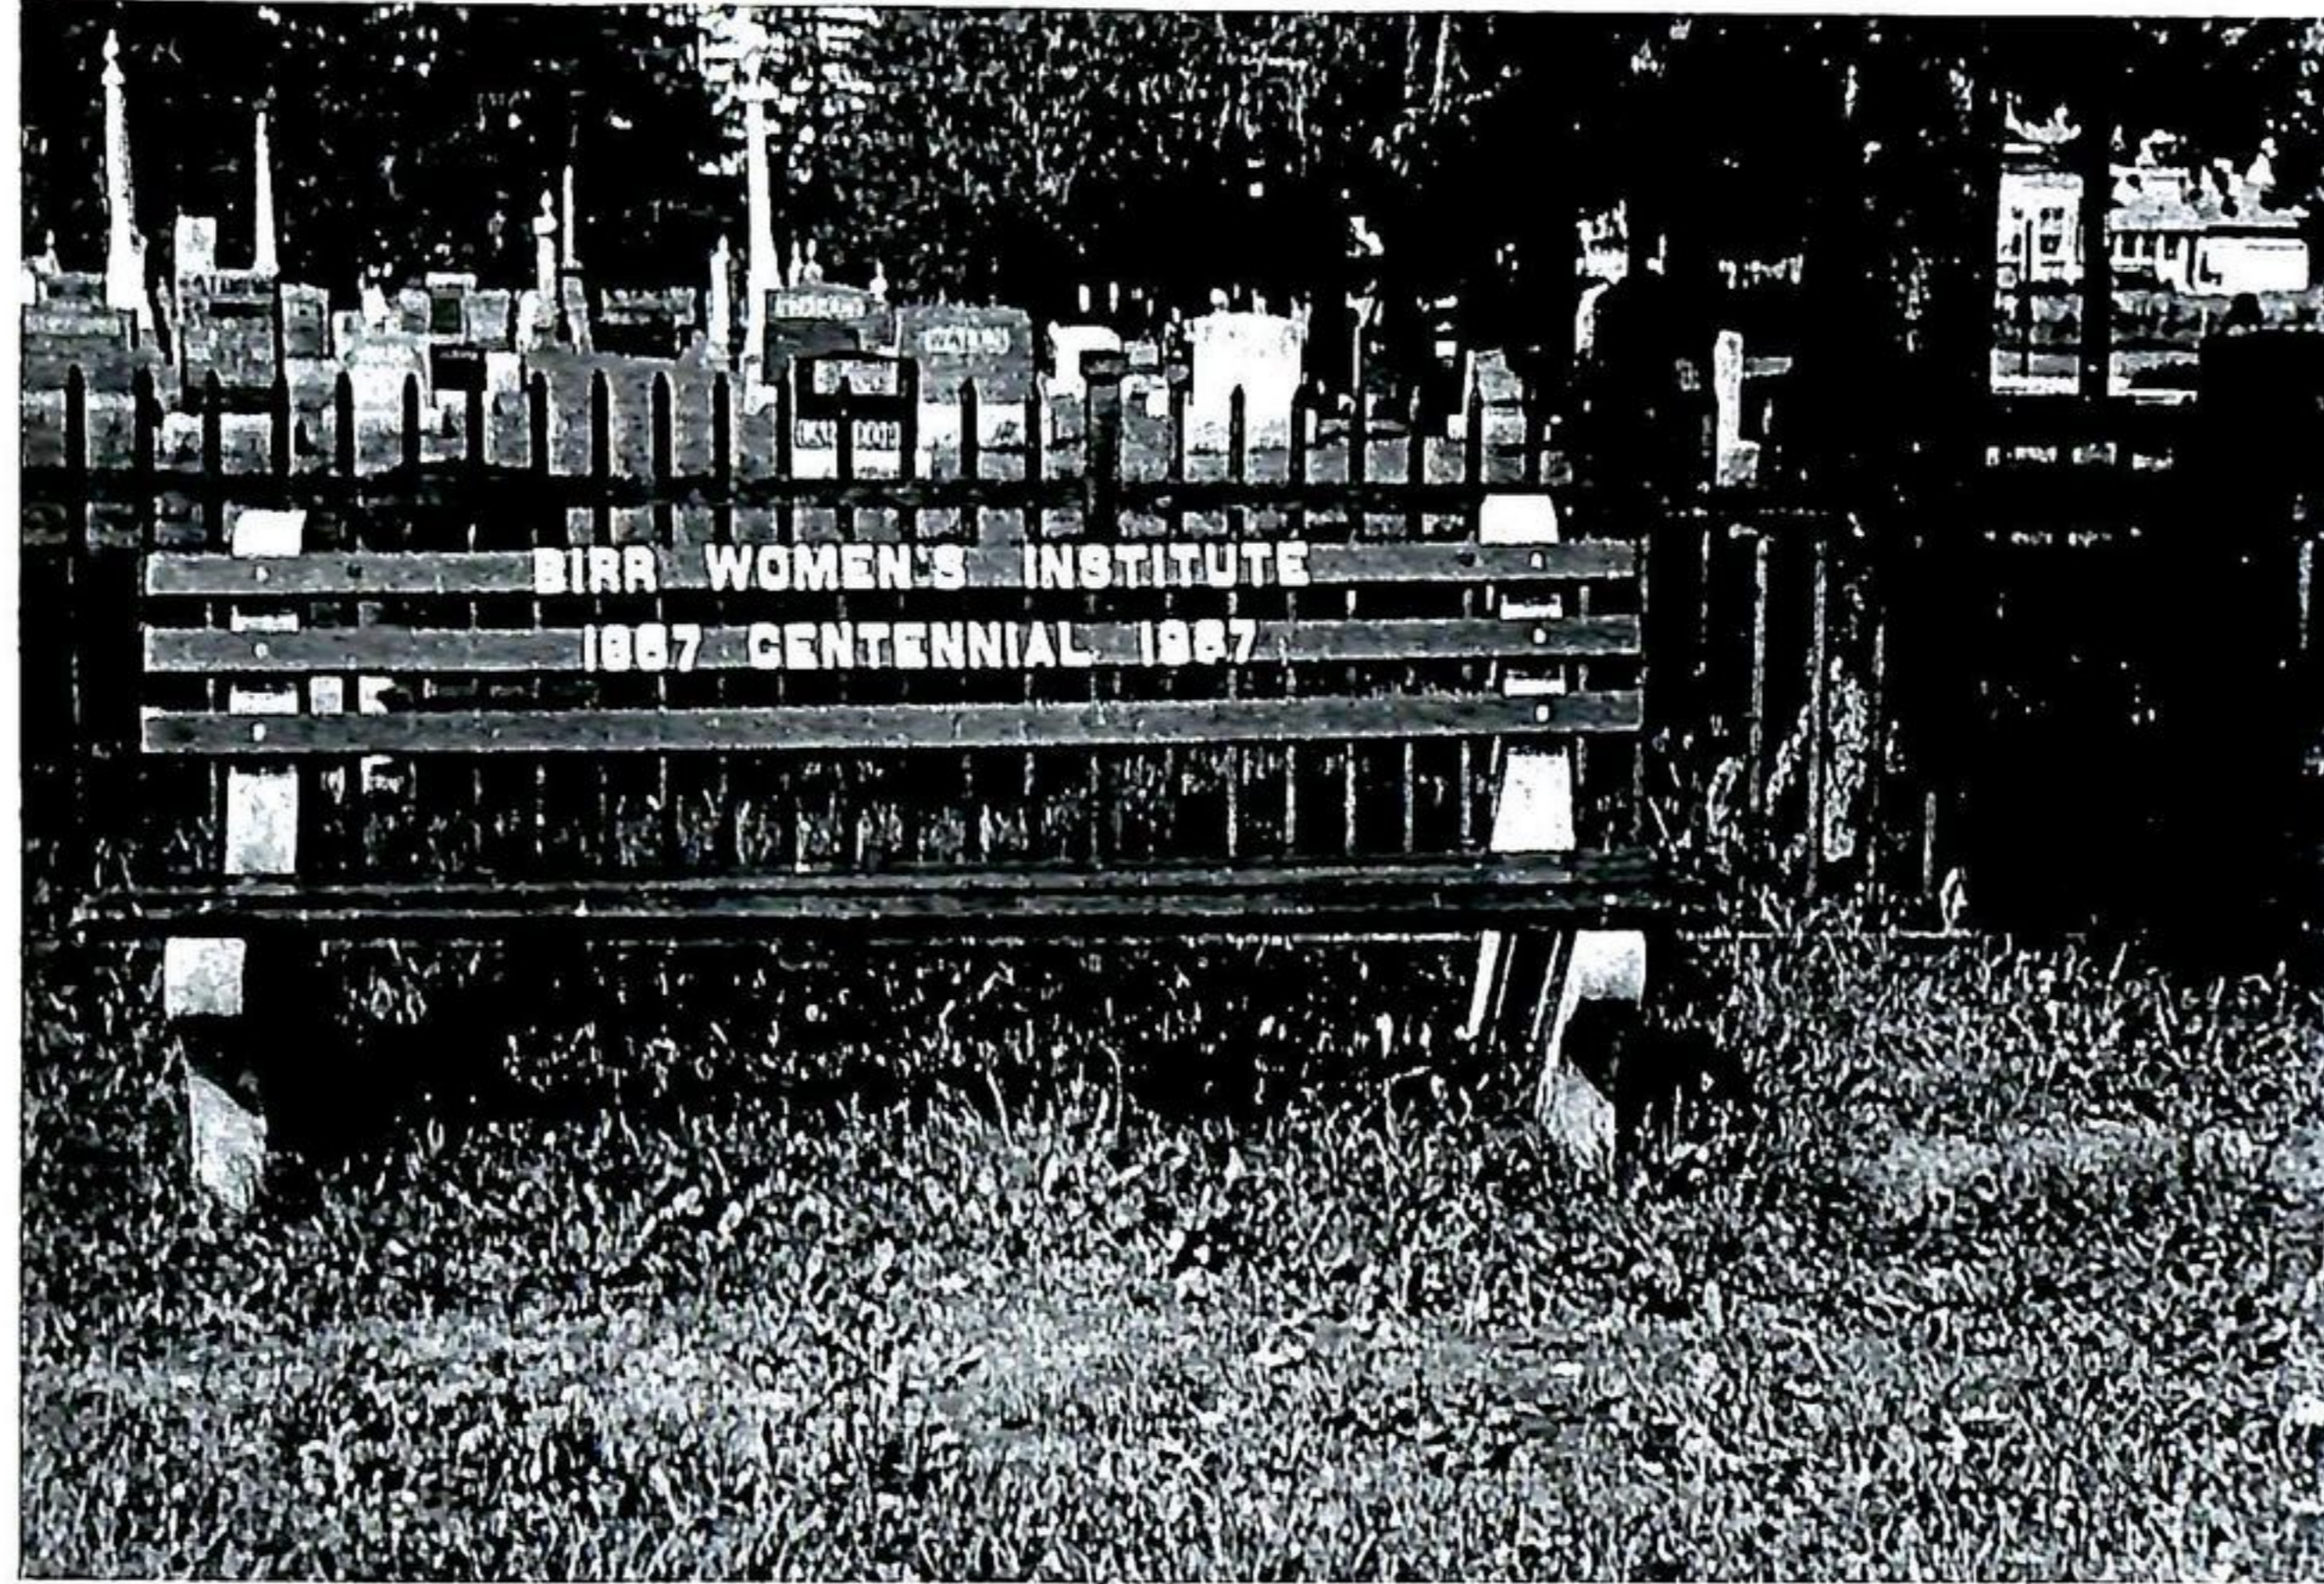

This bench, in front of the Birr United Cemetery, was presented to the cemetery by the Birr W.I. in 1967. It was placed there as a Centennial project to accommodate travellers waiting for a highway bus on Highway No. 4.

The Birr W.I. erected a Women's Institute road sign beside Highway No. 4 at Birr.