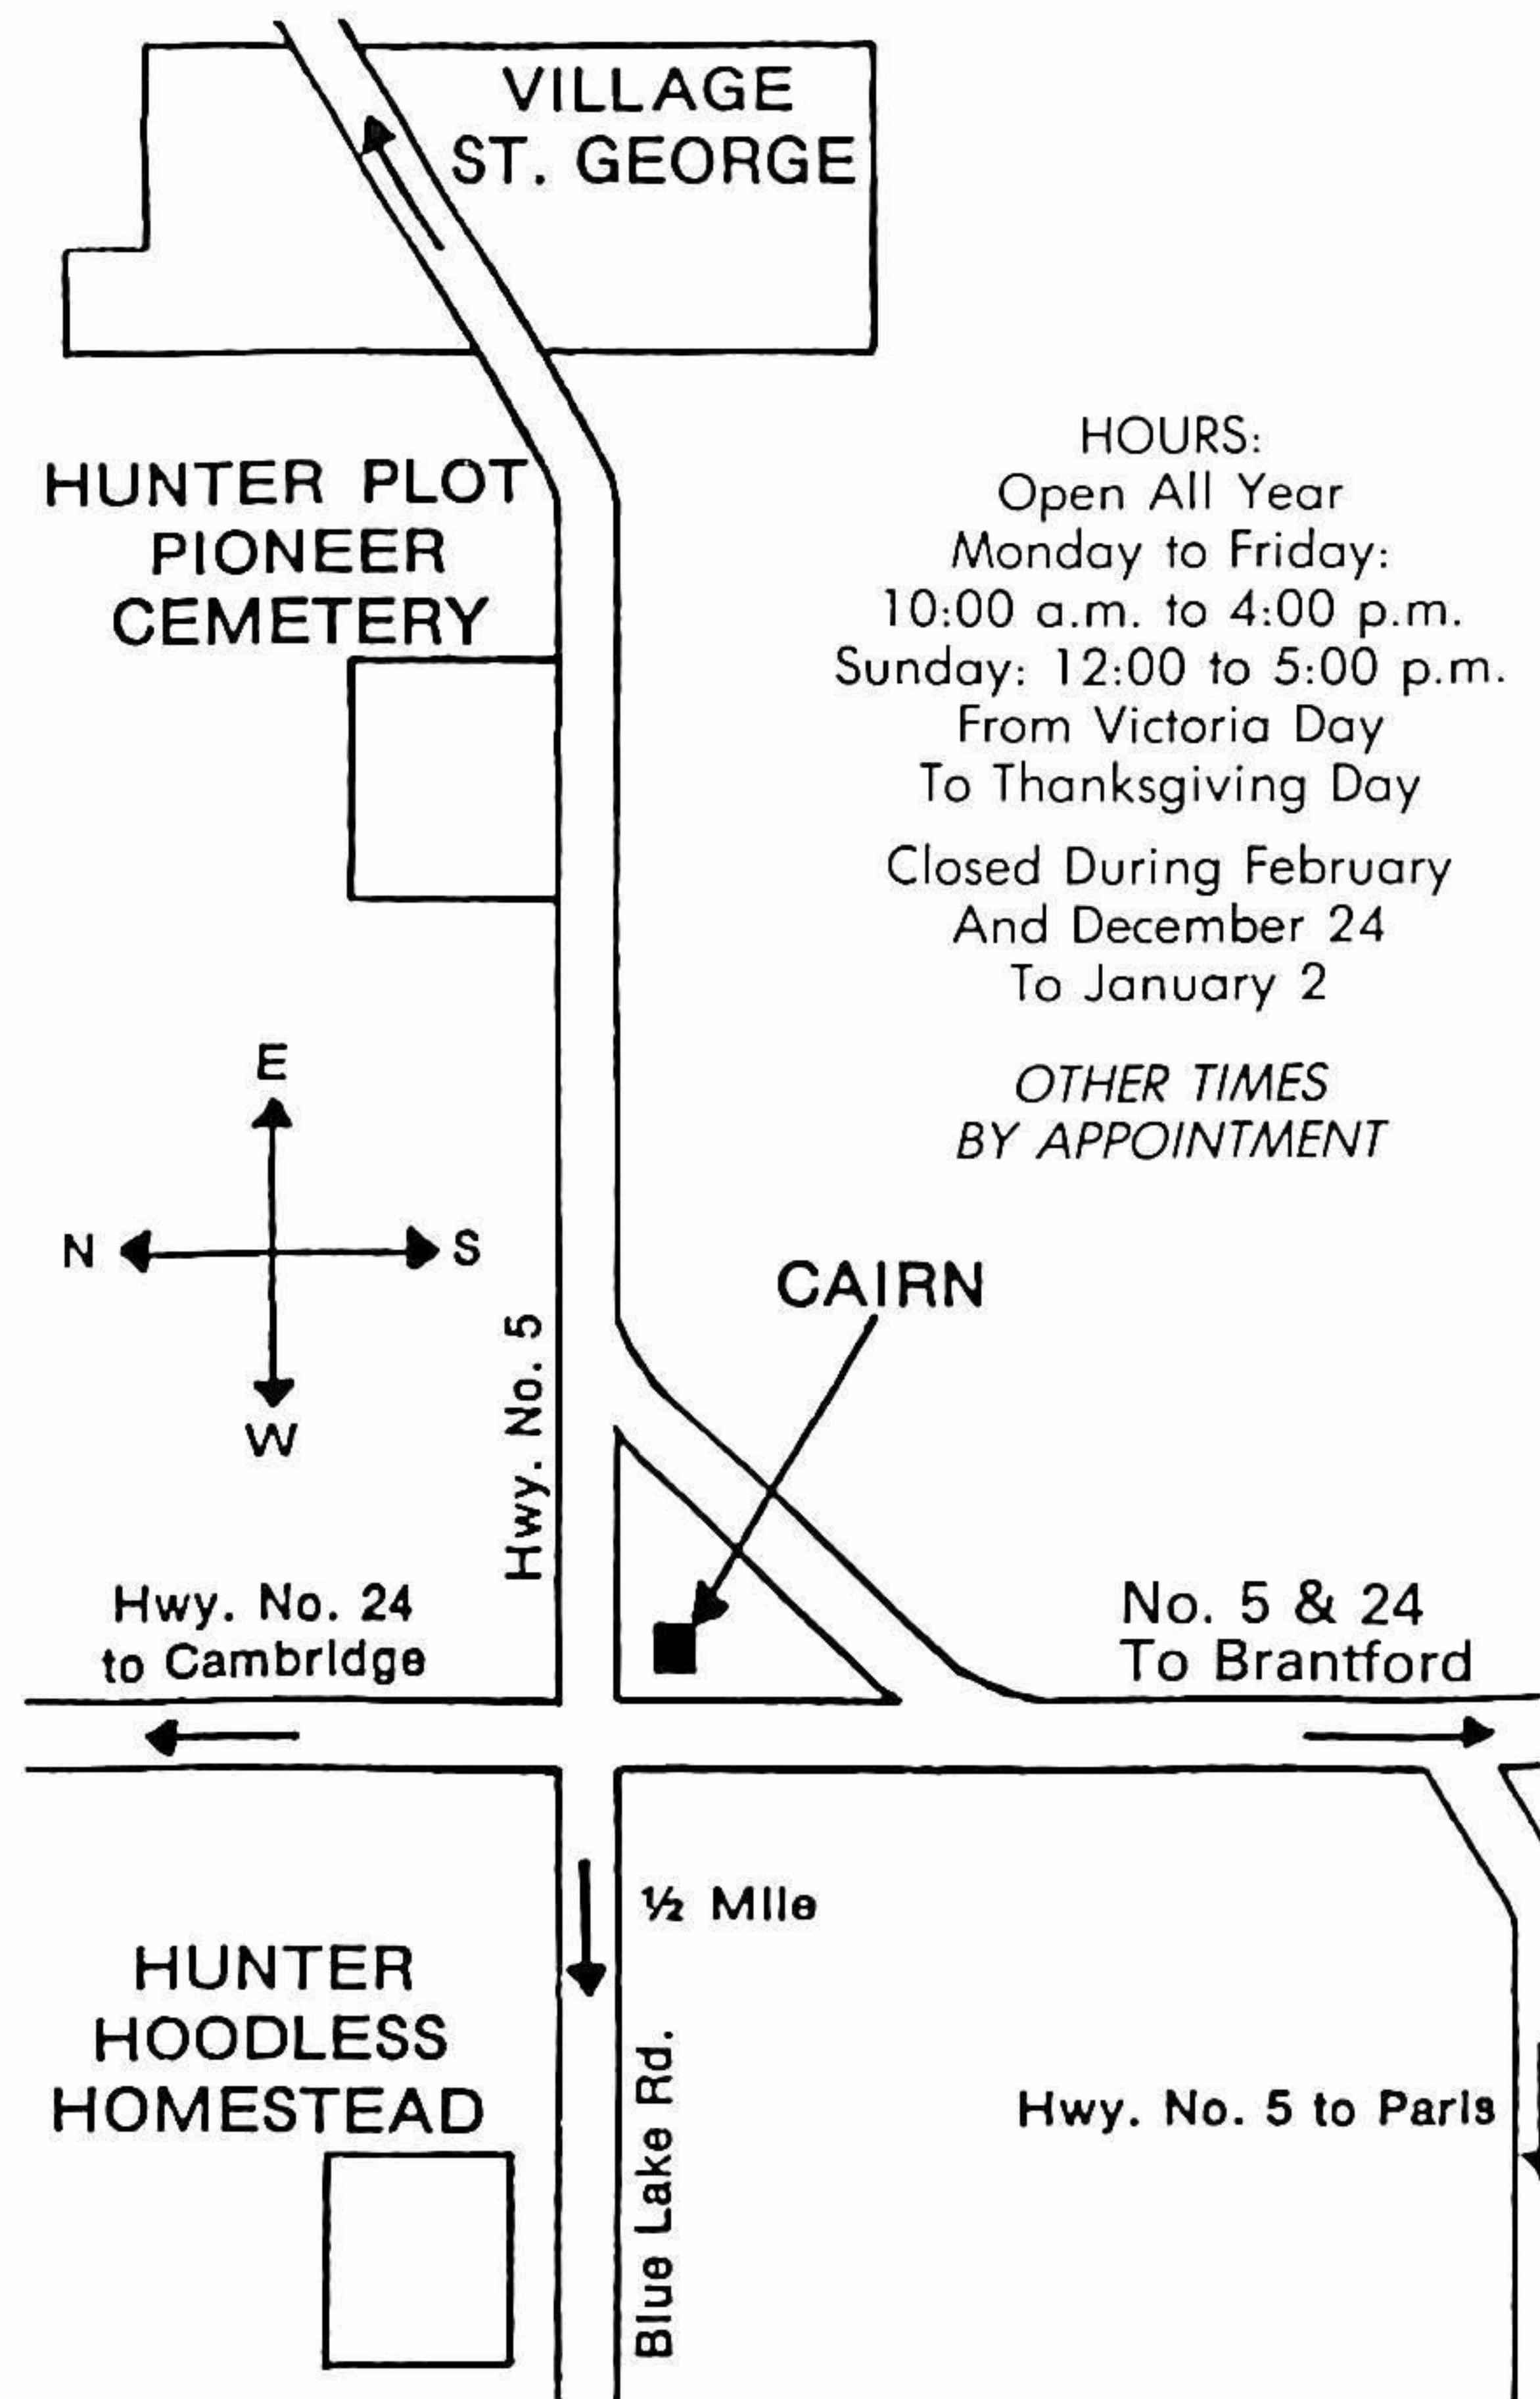

To Toronto, Stoney Creek, Burlington Skyway and Q.E.

HOURS:
Open All Year
Monday to Friday:
10:00 a.m. to 4:00 p.m.
Sunday: 12:00 to 5:00 p.m.
From Victoria Day
To Thanksgiving Day
Closed During February
And December 24
To January 2
*OTHER TIMES
BY APPOINTMENT*