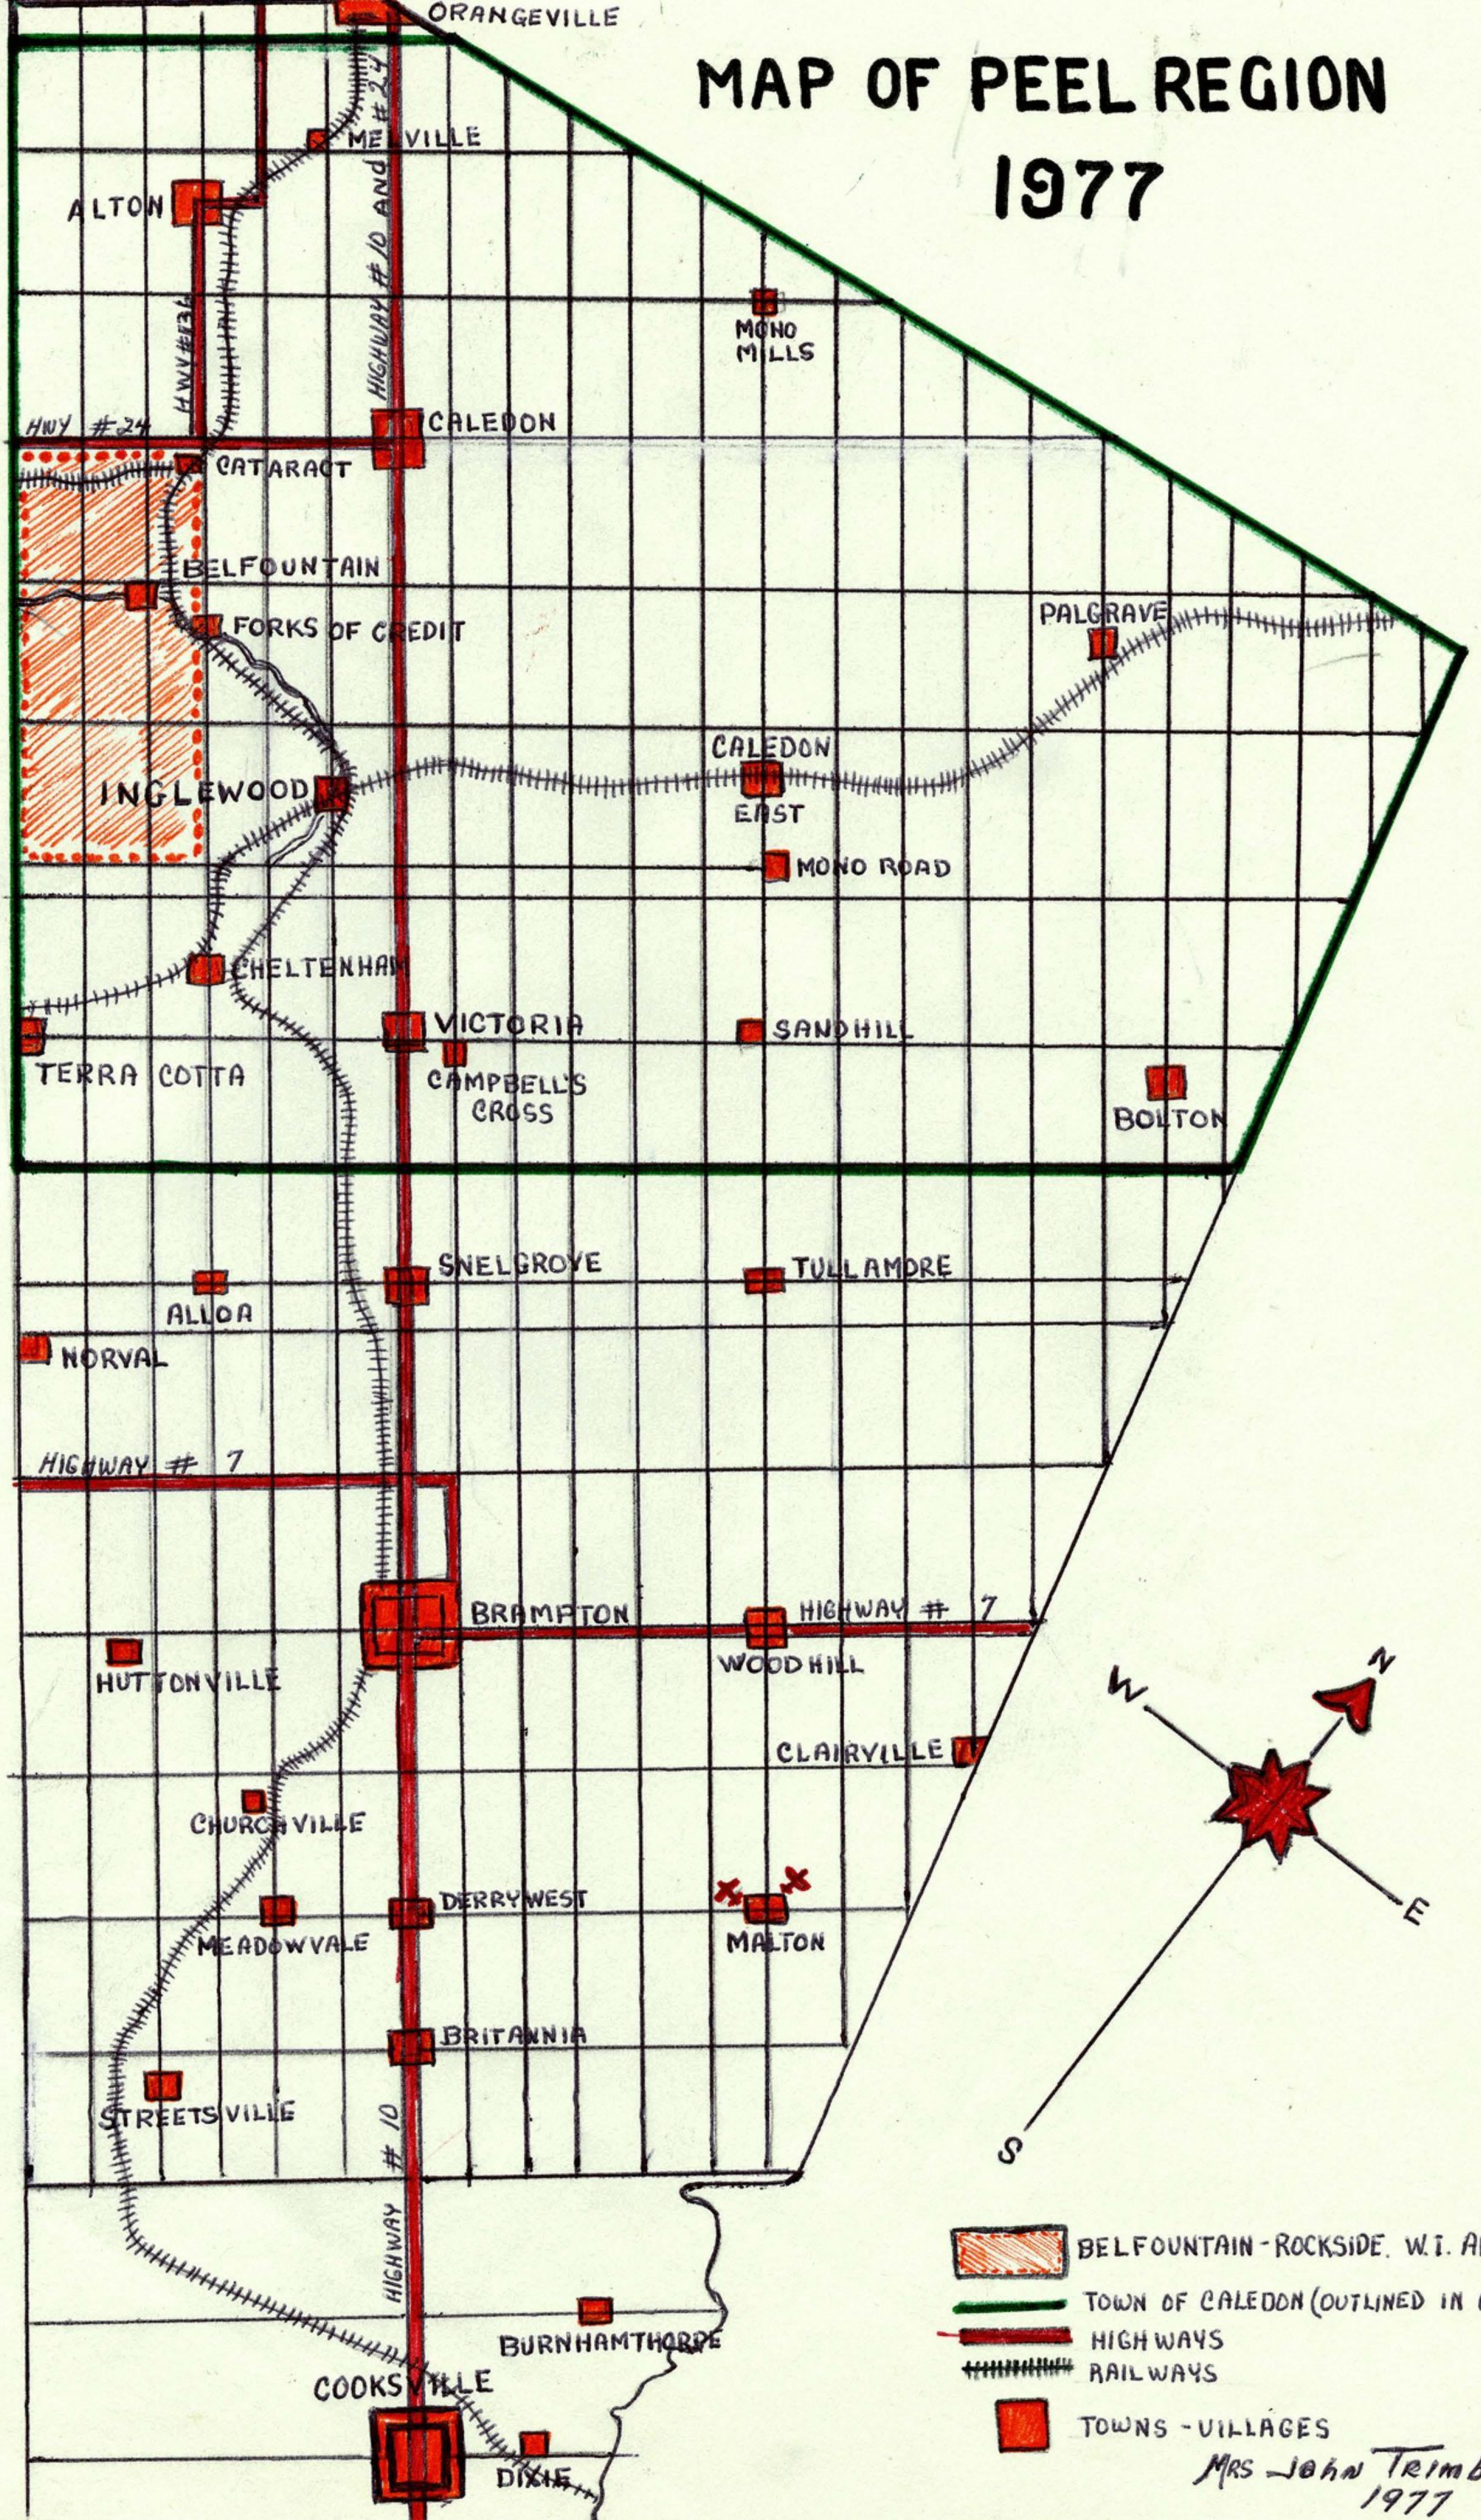

MAP OF PEEL REGION 1977

-  BELFOUNTAIN-ROCKSIDE, W.I. AREA
-  TOWN OF CALEDON (OUTLINED IN GREEN)
-  HIGHWAYS
-  RAILWAYS
-  TOWNS - VILLAGES

MRS John Trimble
1977