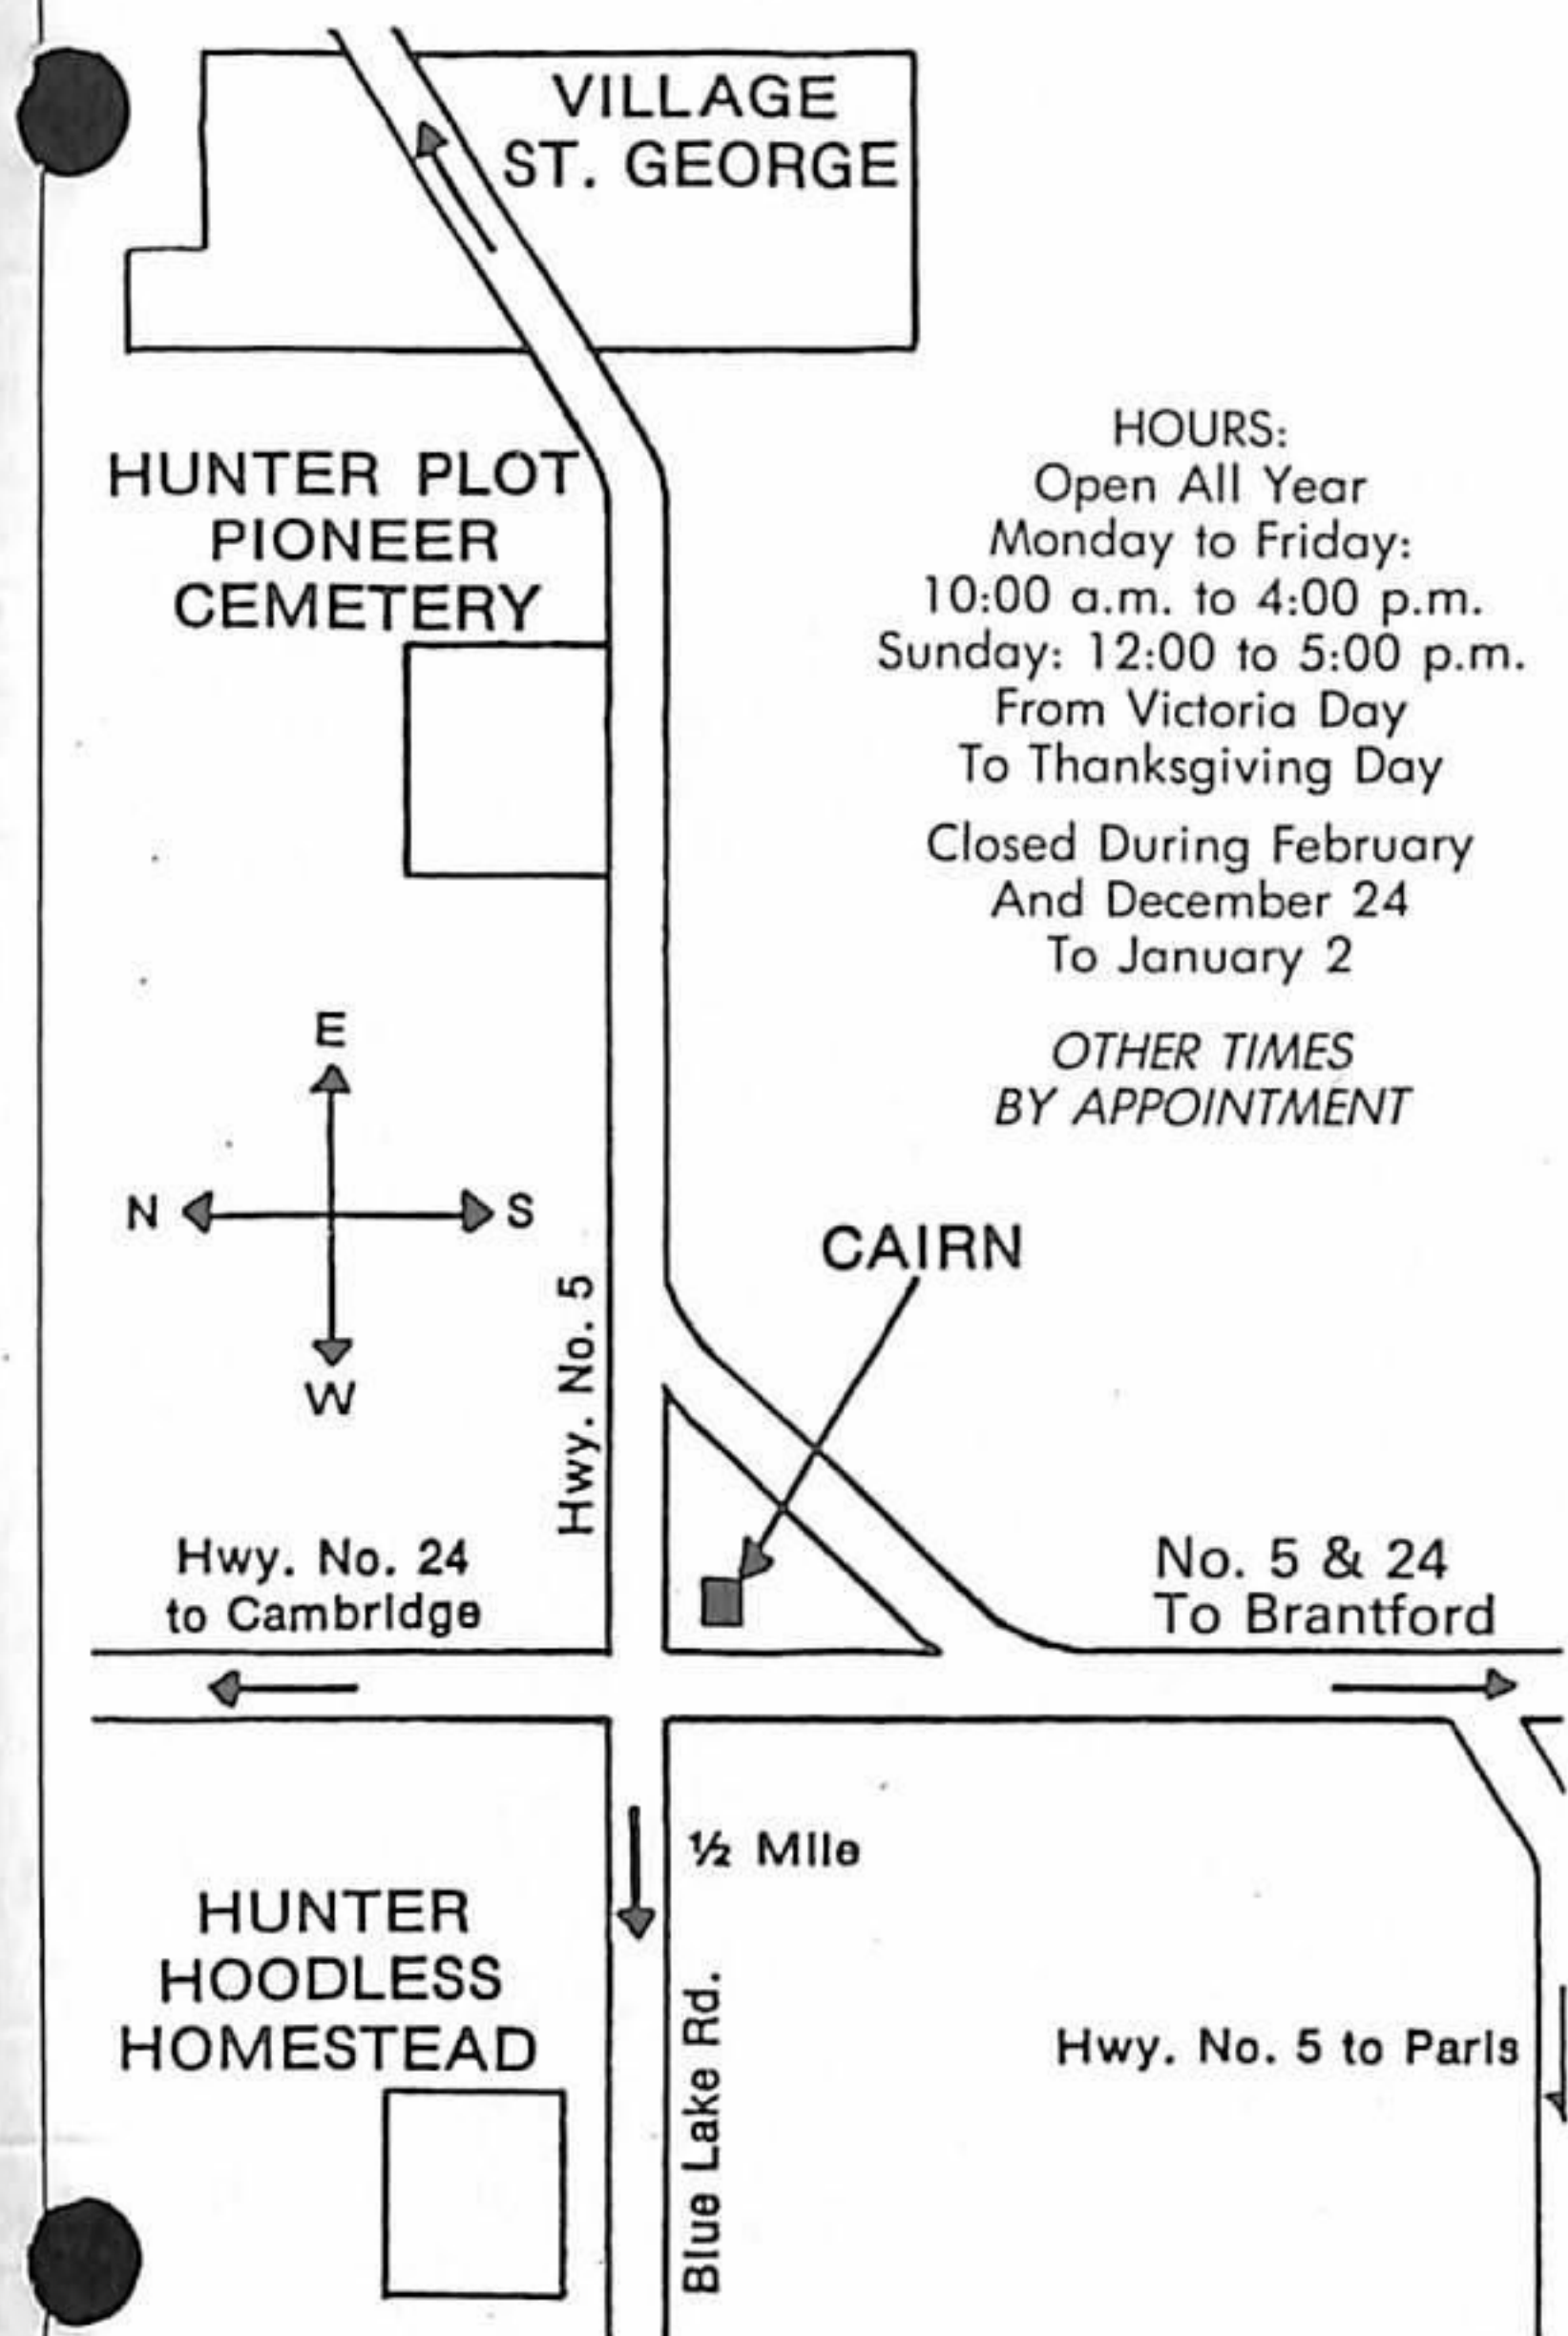

To Toronto, Stoney Creek, Burlington Skyway and Q.E.

HOURS:
Open All Year
Monday to Friday:
10:00 a.m. to 4:00 p.m.
Sunday: 12:00 to 5:00 p.m.
From Victoria Day
To Thanksgiving Day
Closed During February
And December 24
To January 2