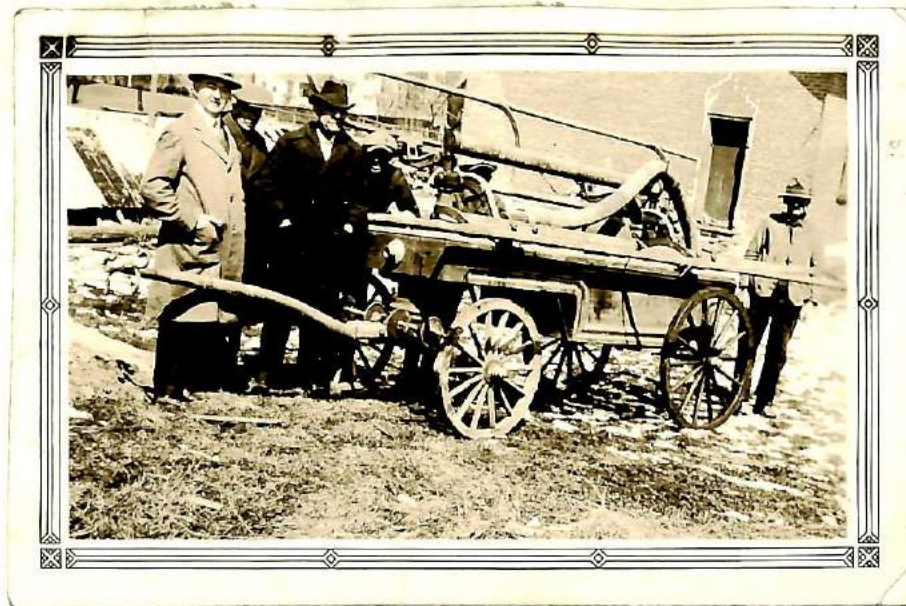

GLIMPSES OF EARLIER DAYS

GEORGE WRIGHT, C. WALLBRIDGE, Geo. Rollins,

S. BURKITT.

"The Old Reliable " hand-pump, property of
the Alert Fire Co. No.1. Used from 1881-1901.

Donated by Misses Ethel and Sylvia Richmond.