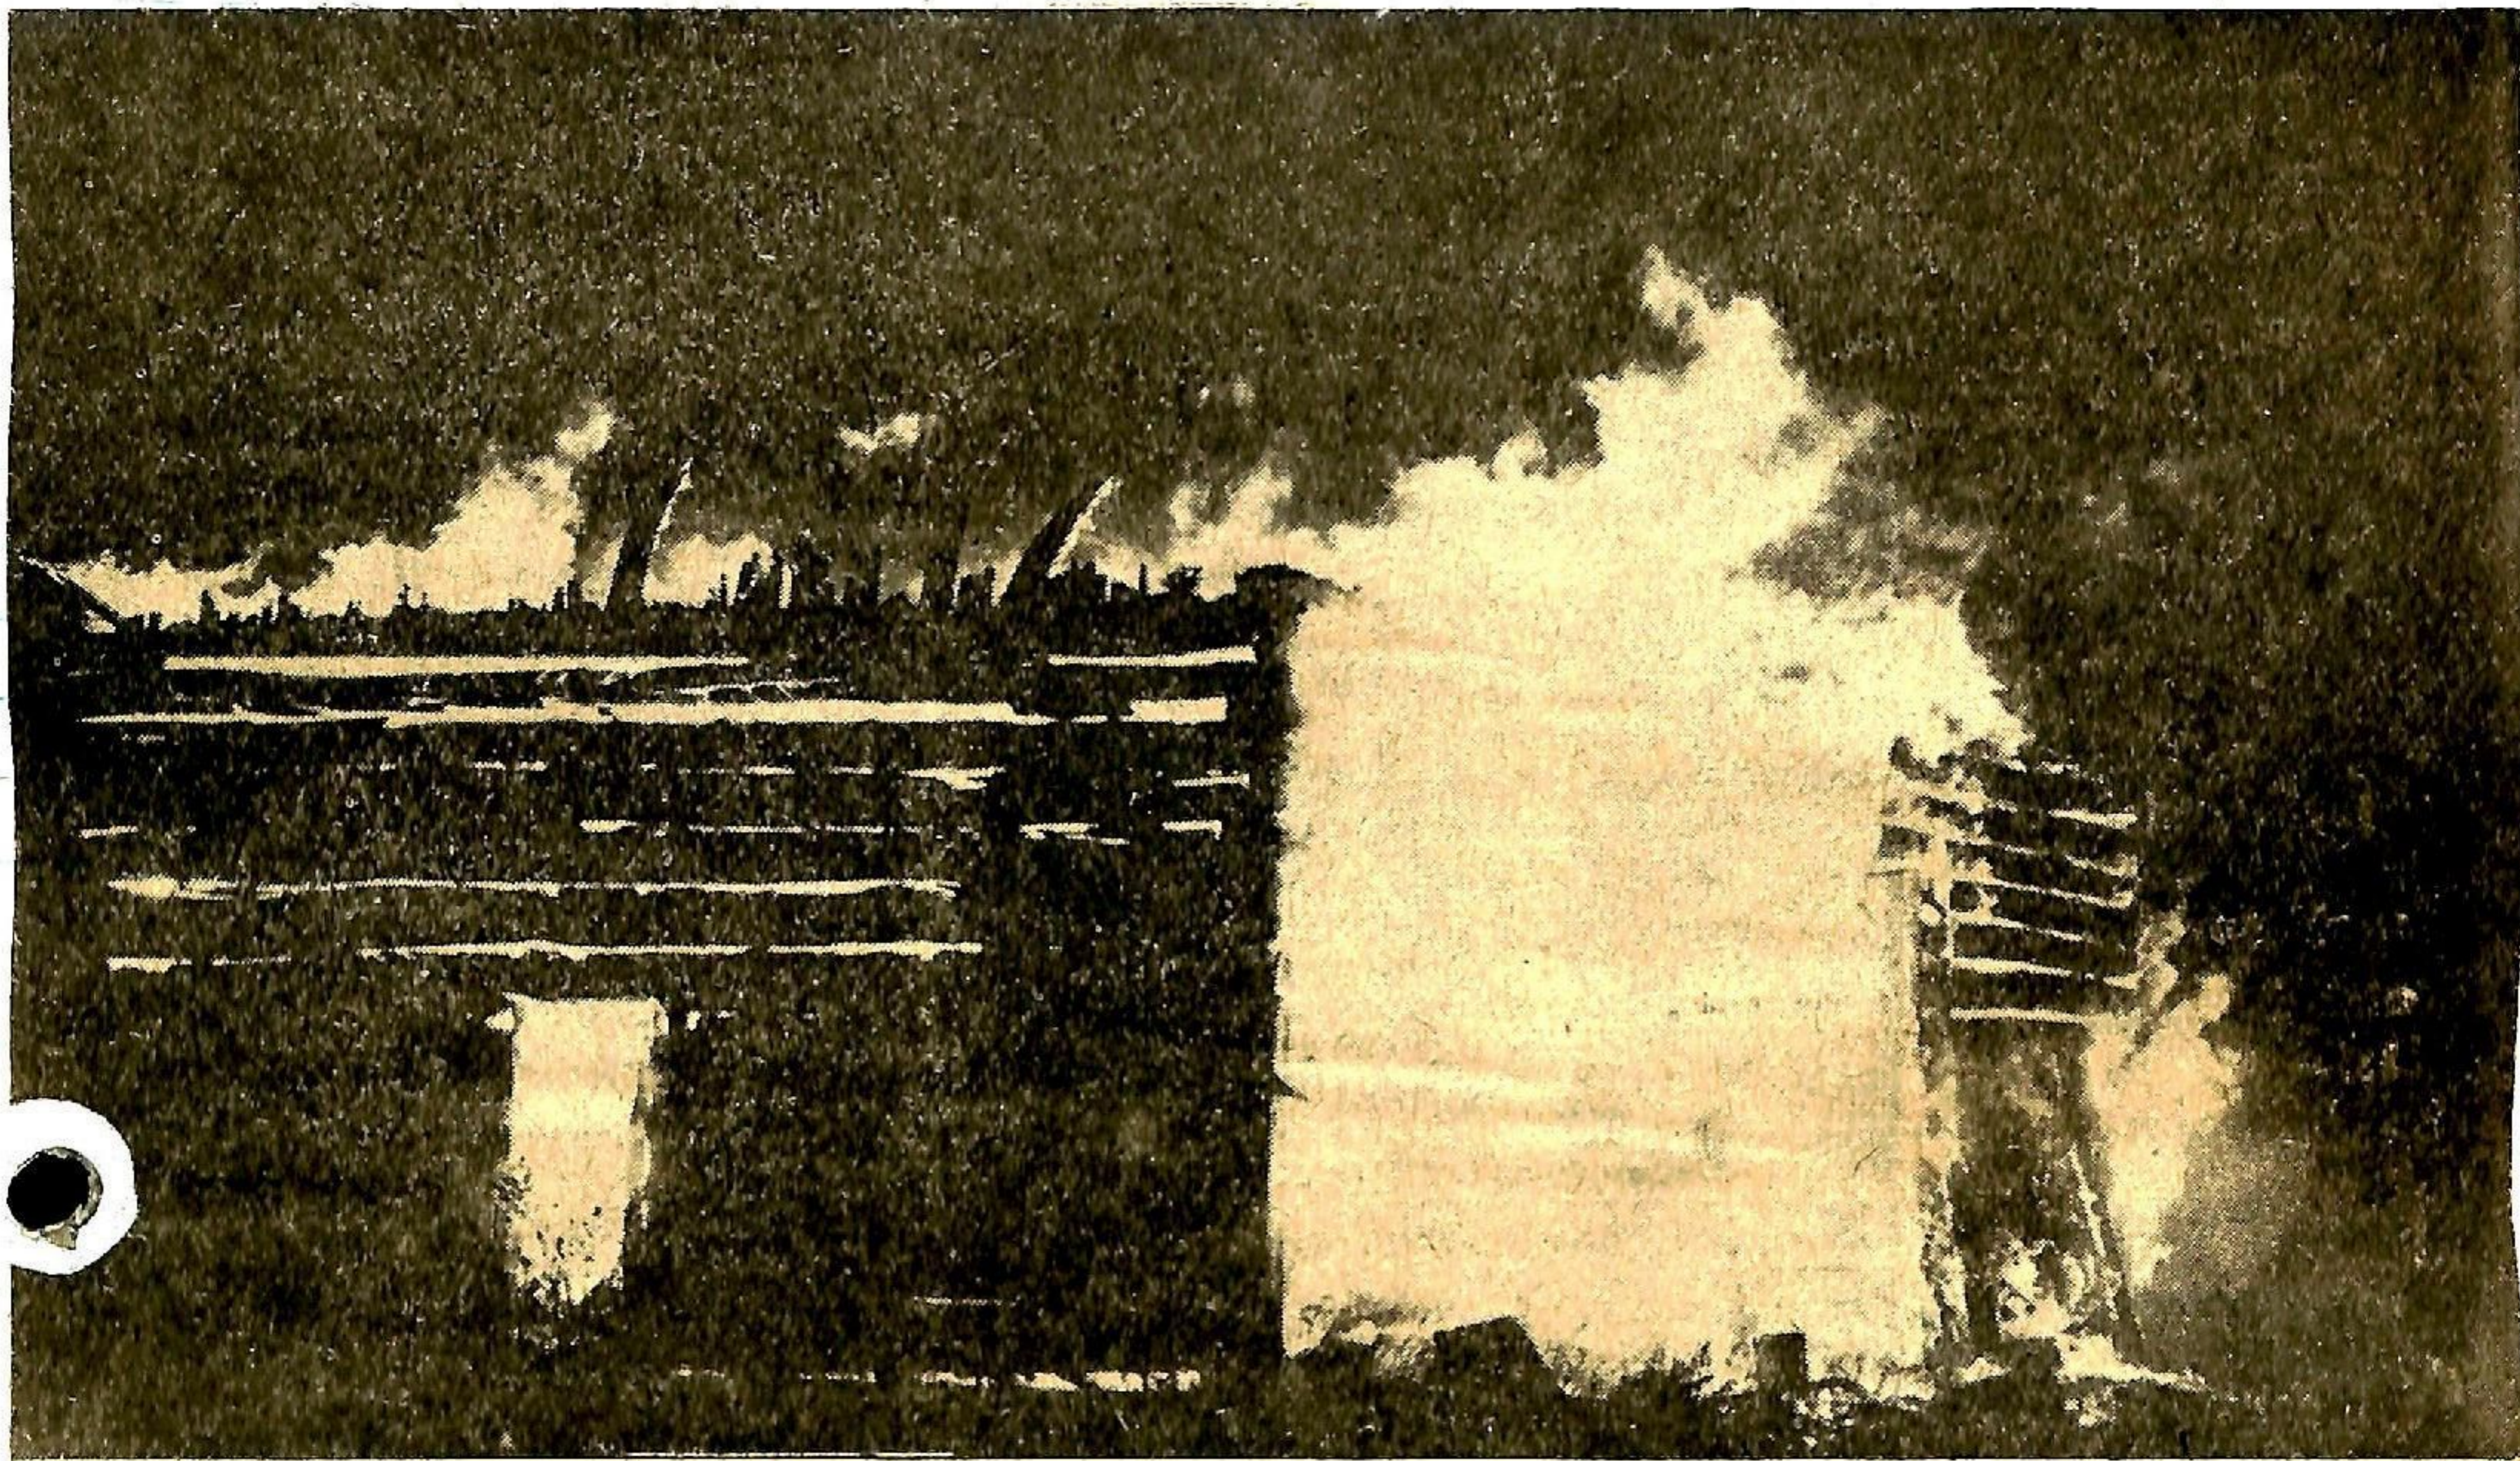

THE MASON FARM. (ROSS)

Pictured above are two photos of the spectacular fire that destroyed two log barns on the Mason farm early Monday morning. The top photo is a close-up view of one of the barns after the roof had collapsed. The bottom picture shows both buildings as the flames lit the night sky attracting hundreds of spectators to the spot. Damage is estimated at close to \$10,000, mostly covered by insurance. —Staff Photo