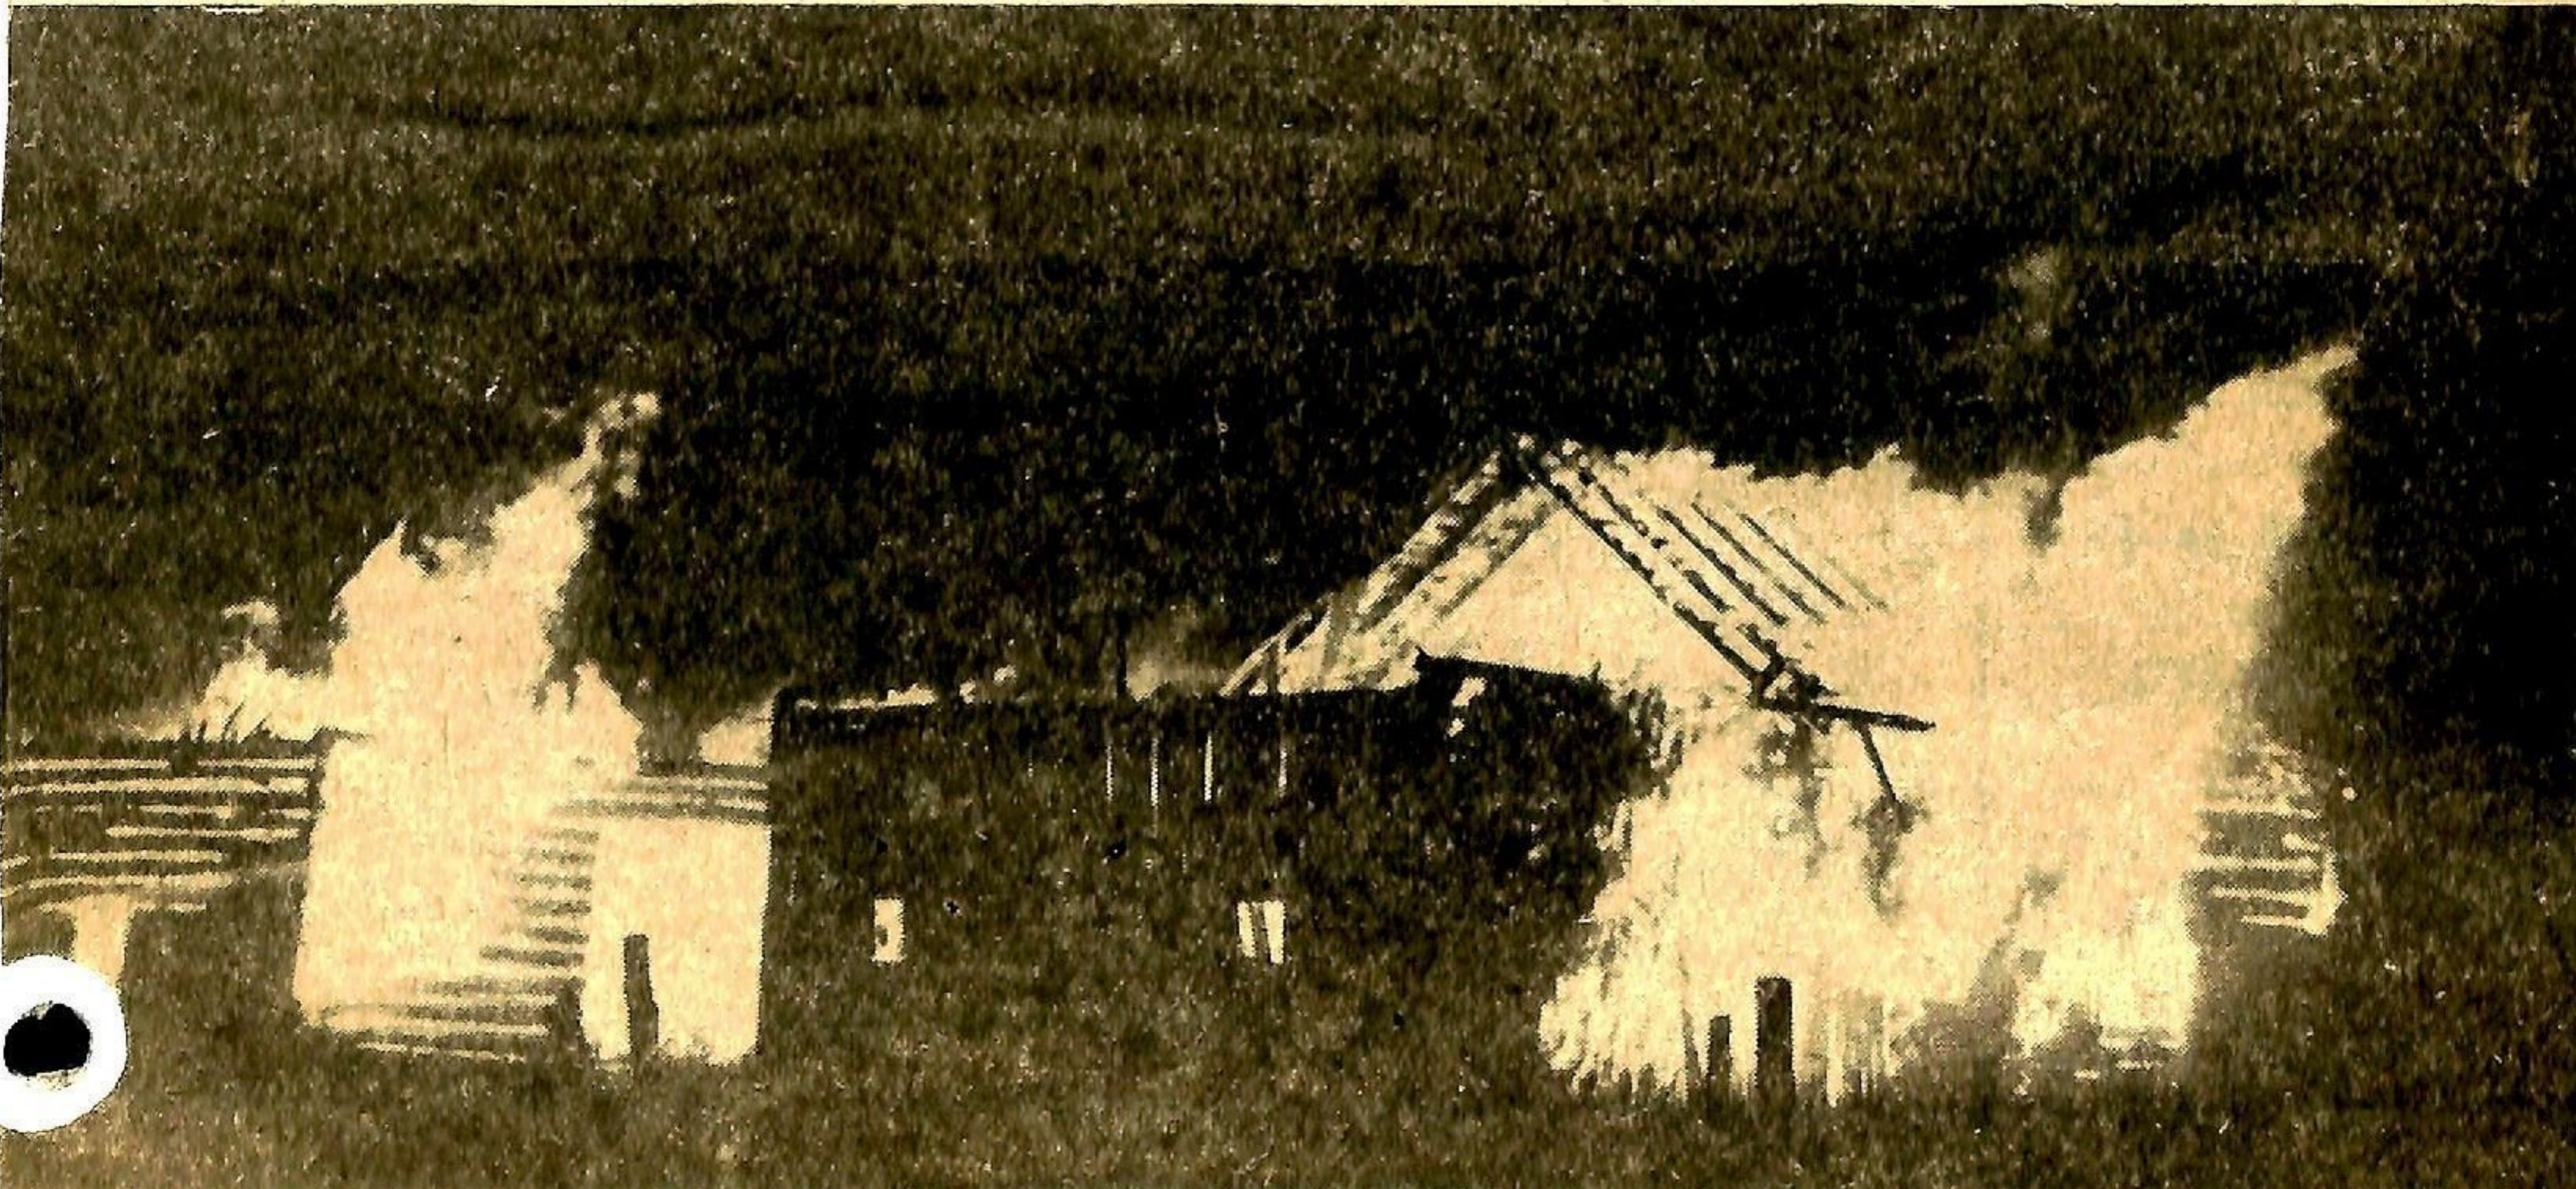

THE MASON FARM. (ROSS)

Pictured above are two photos of the spectacular fire that destroyed two log barns on the Mason farm early Monday morning. The top photo is a close-up view of one of the barns after the roof had collapsed. The bottom picture shows both buildings as the flames lit the night sky attracting hundreds of spectators to the spot. Damage is estimated at close to \$10,000, mostly covered by insurance. —Staff Photo