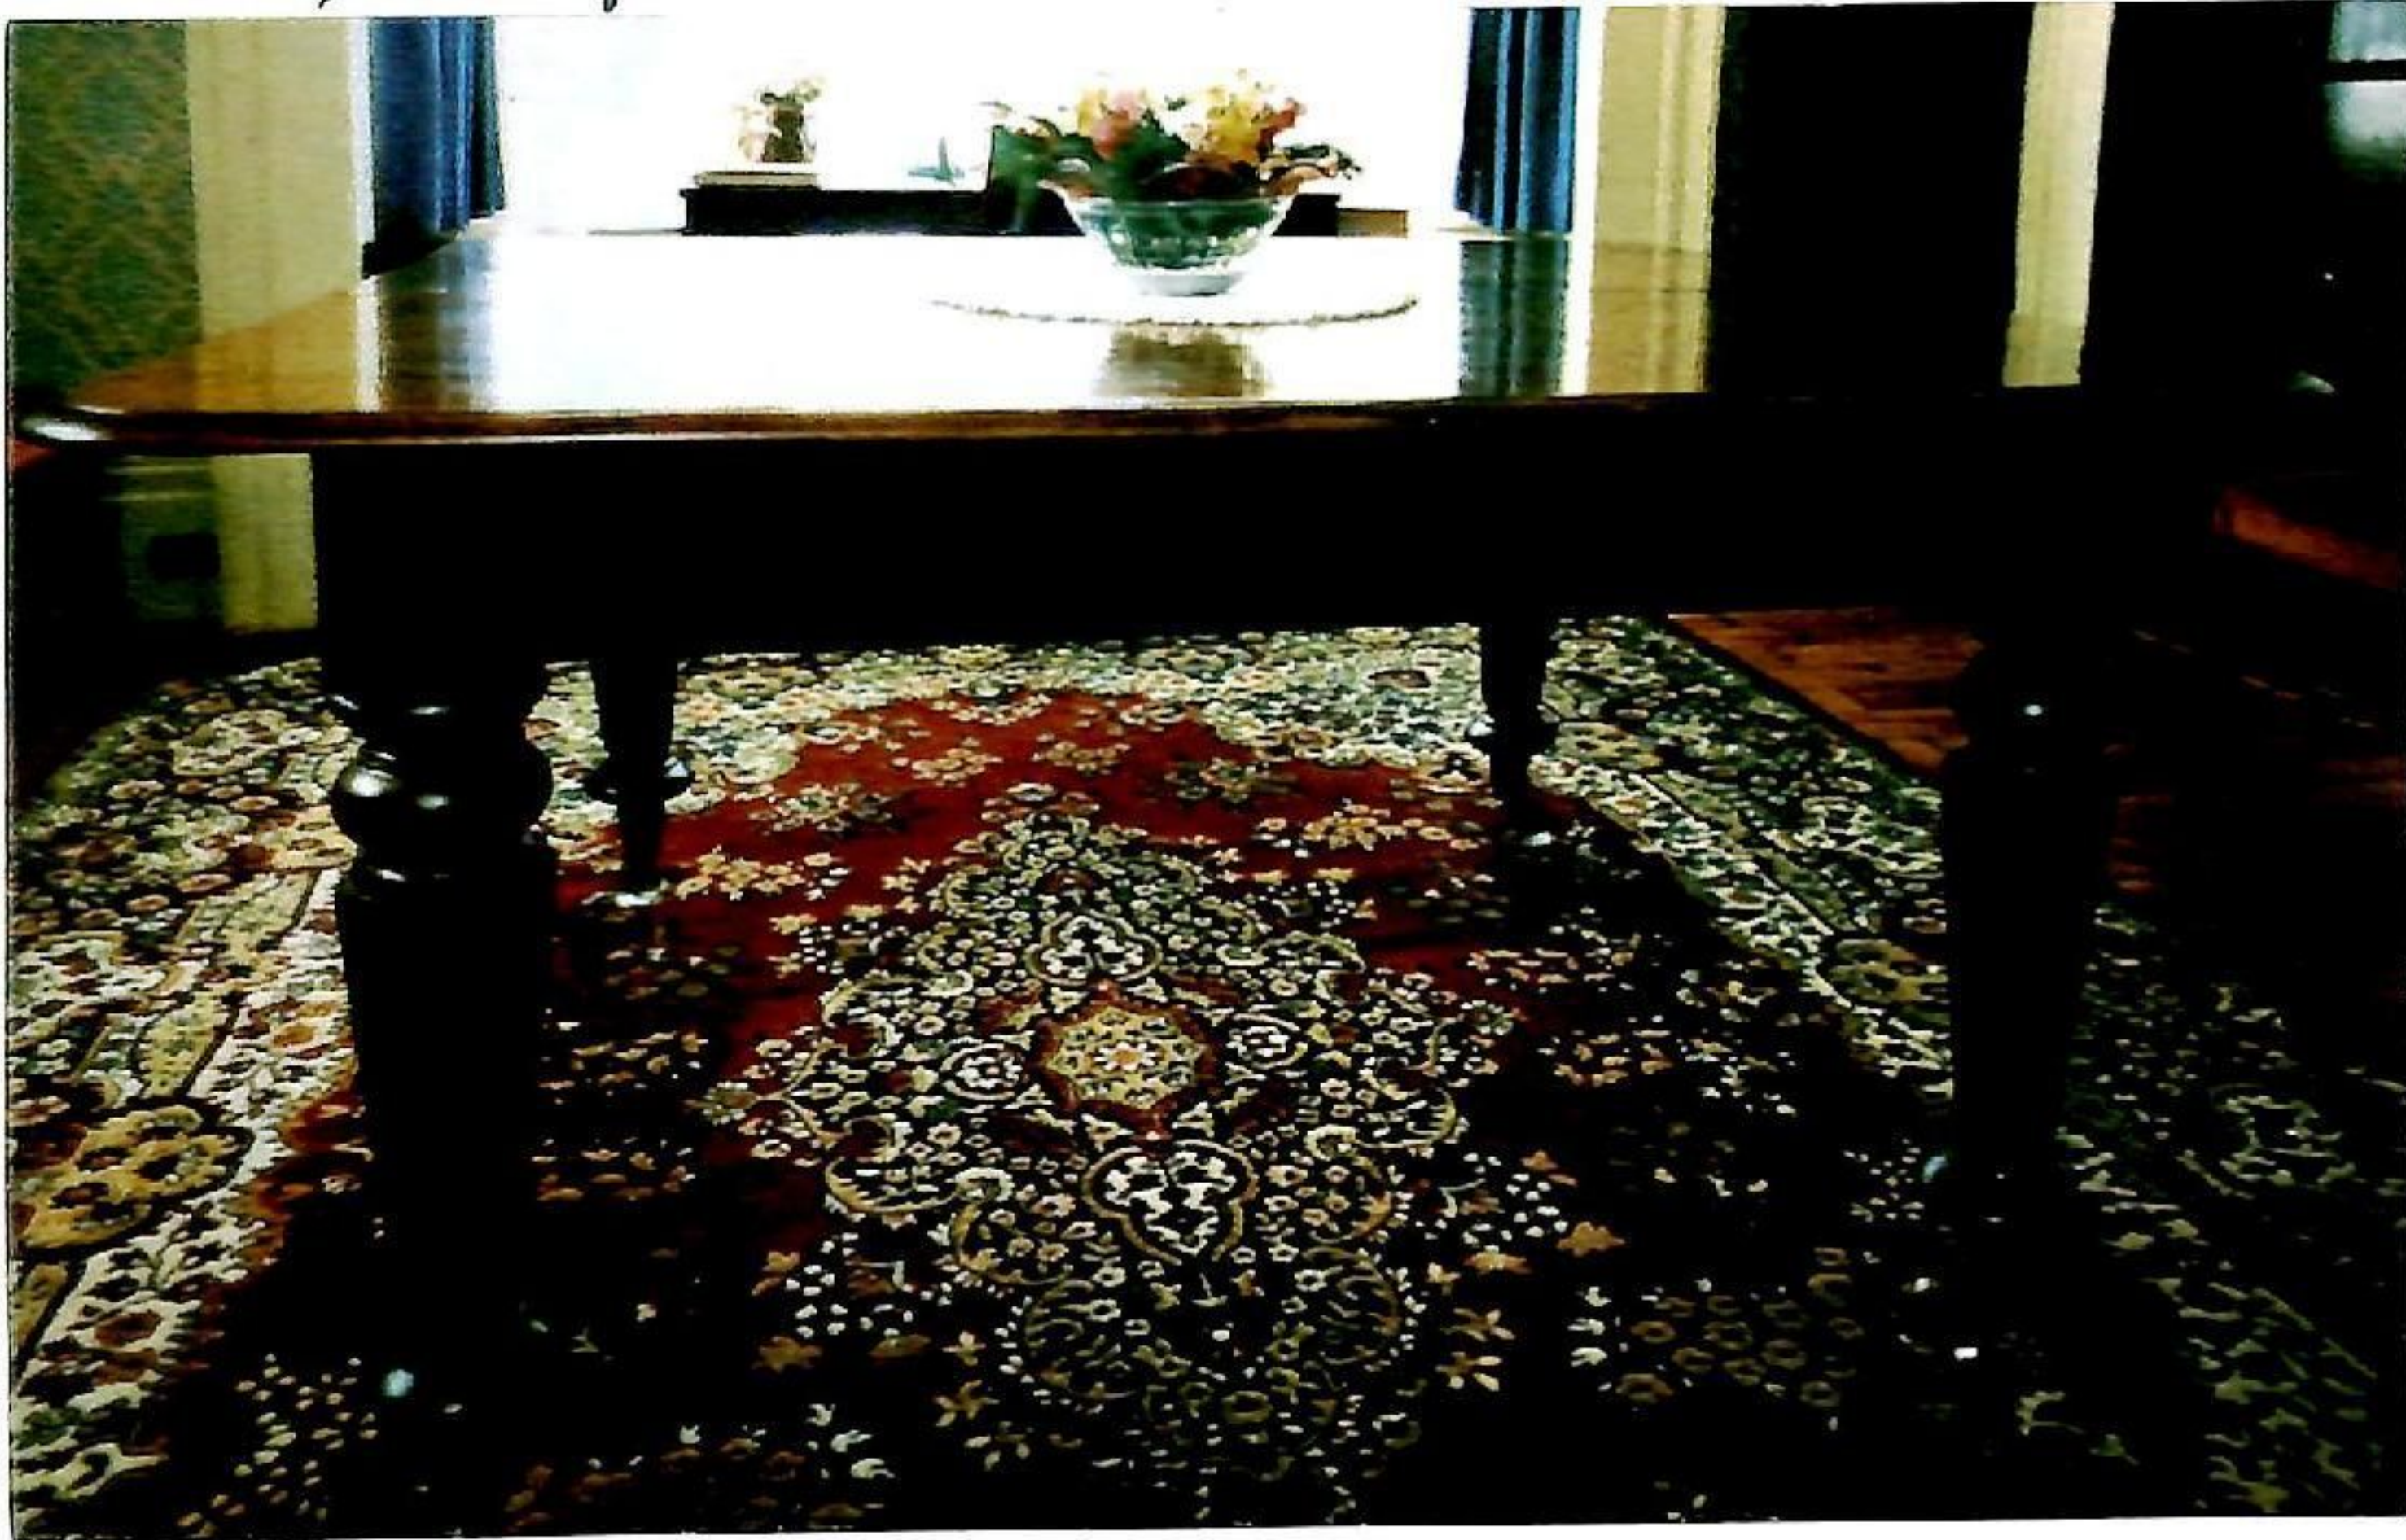

Home Interior
 Table where original
 by-laws and Constitution
 of N. J. were framed
 by Mrs. Erland (Janet) Lee

Table of Holmet

Parlour, furnished in
 mid-Victorian style
 1850
 Cranberry Hanging Lamp

Kitchen - Solid pine Cupboard
 built by James Lee
 1800.