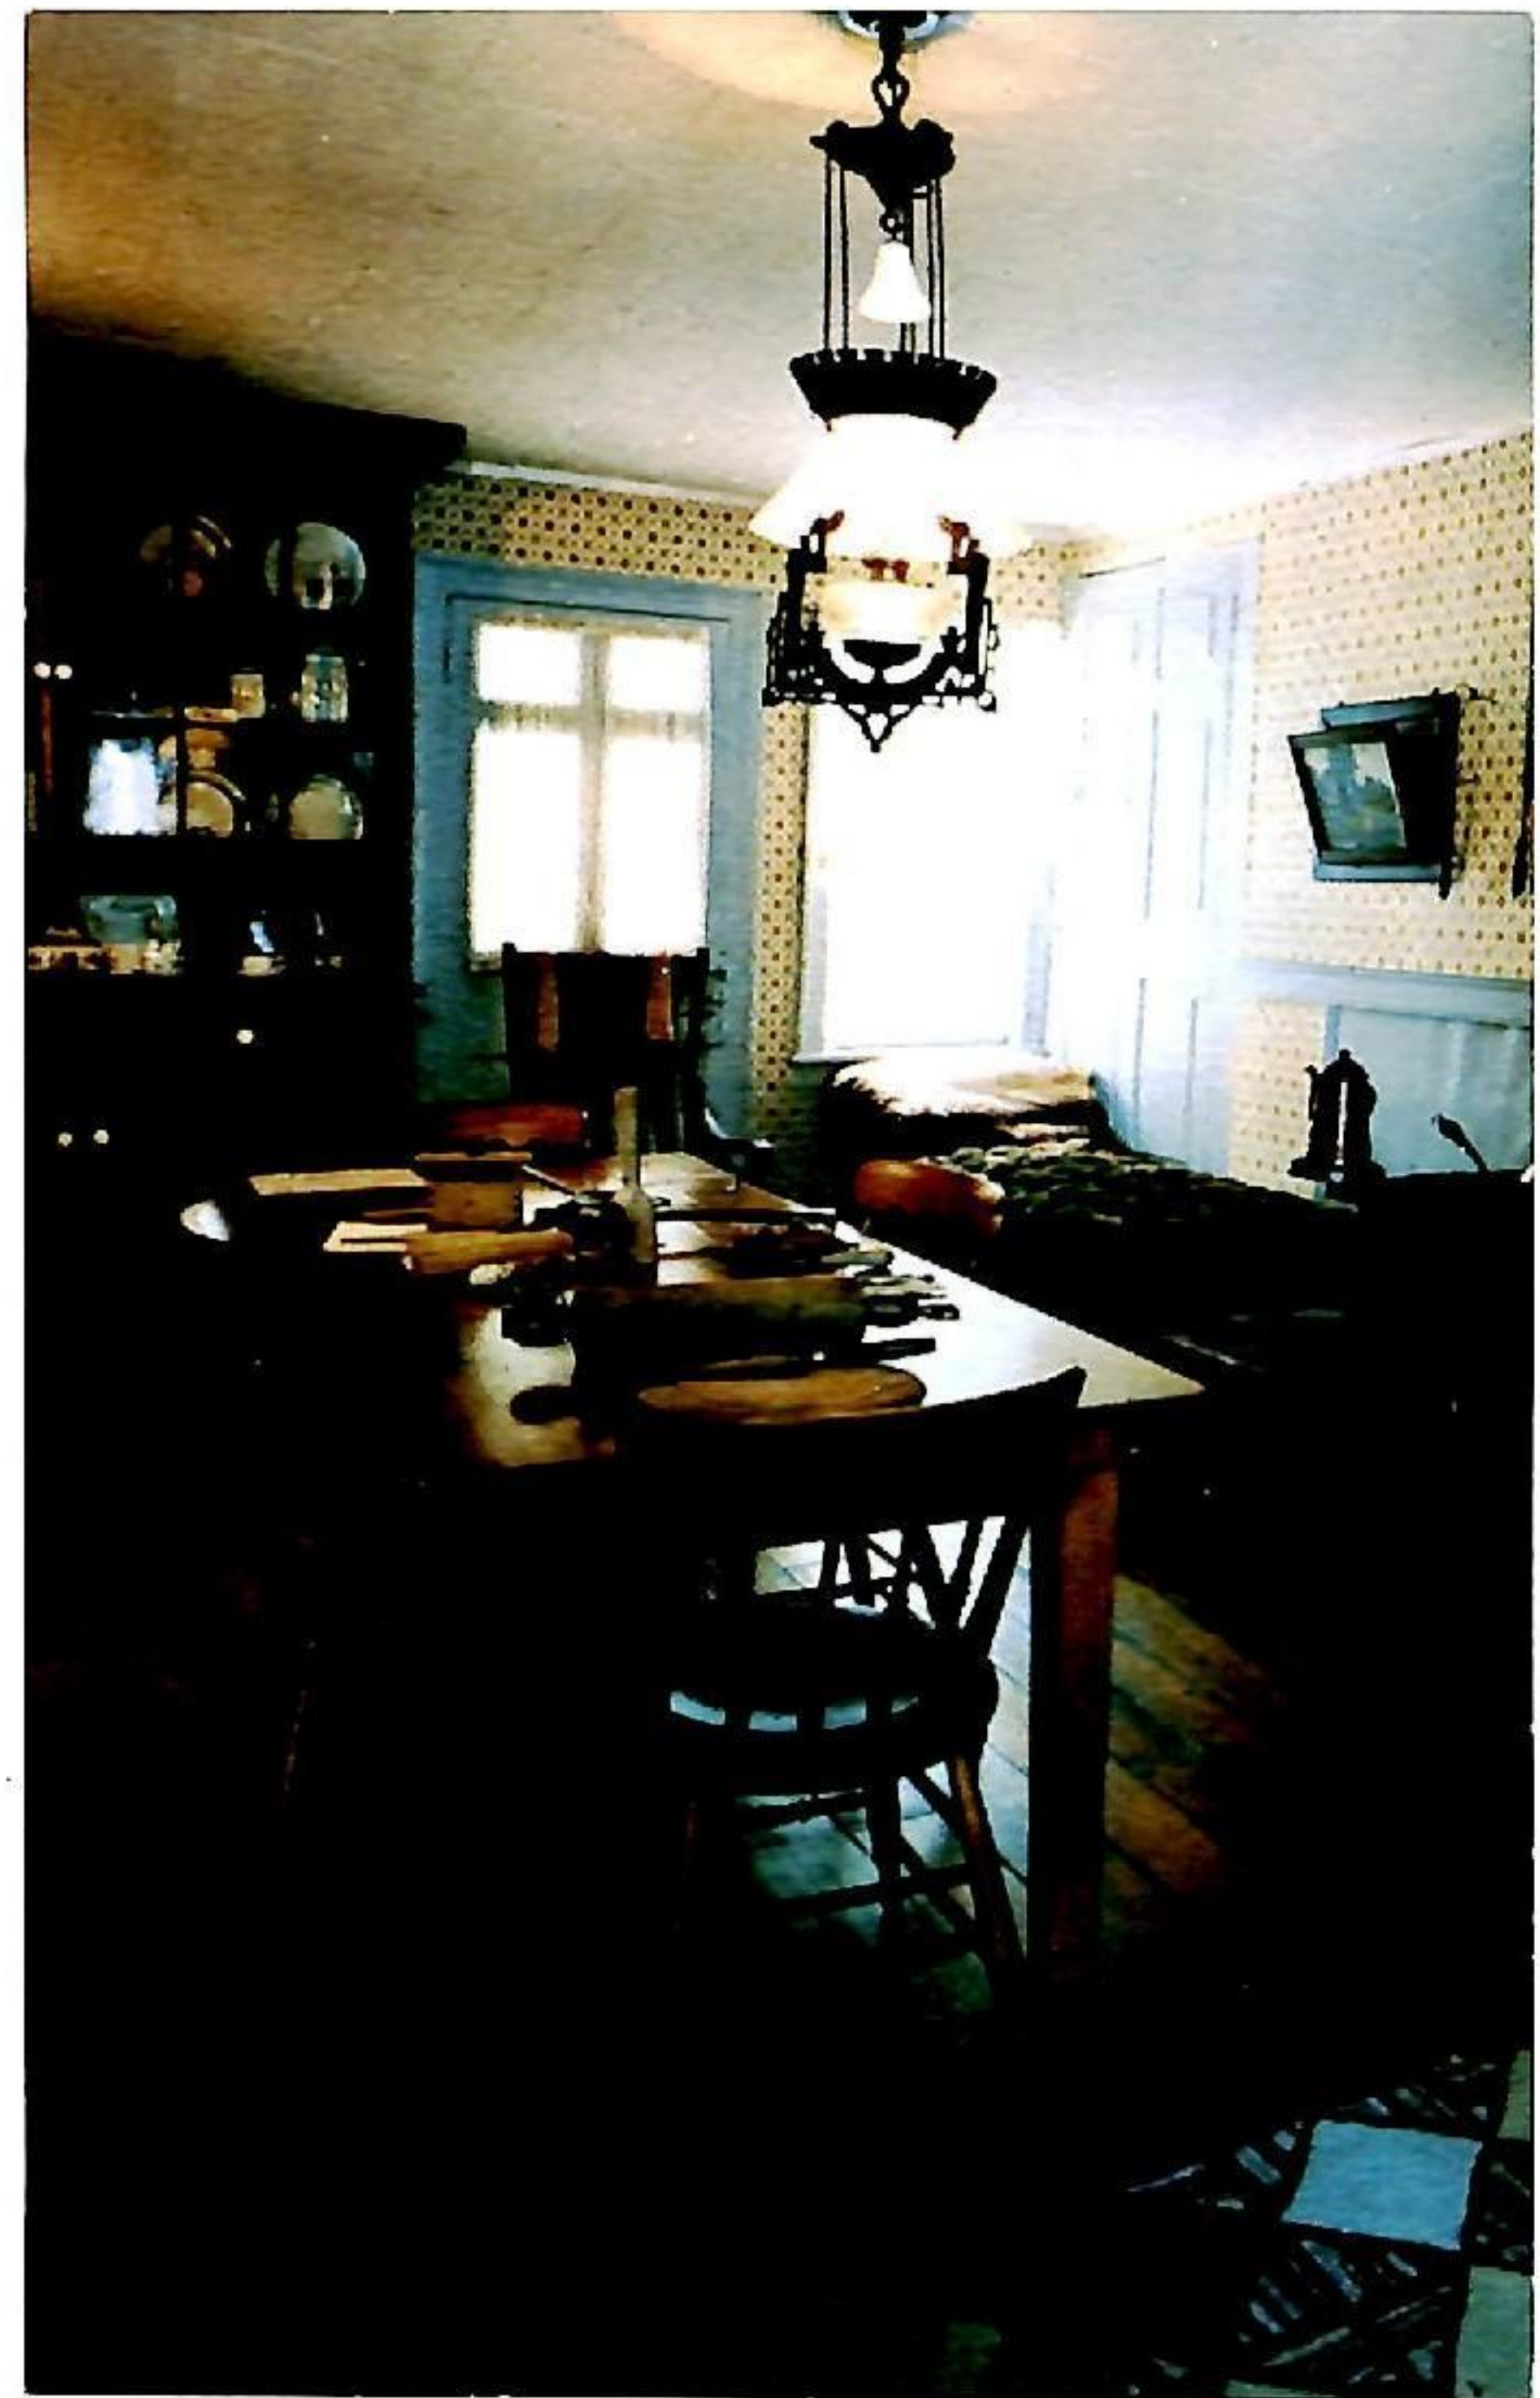

Home Interior
 Table where original
 by-laws and Constitution
 of N. J. were framed
 by Mrs. Erland (Janet) Lee

Table of Holmet

Parlour, furnished in
 mid-Victorian style
 1850
 Cranberry Hanging Lamp

Kitchen - Solid pine Cupboard
 built by James Lee
 1800.