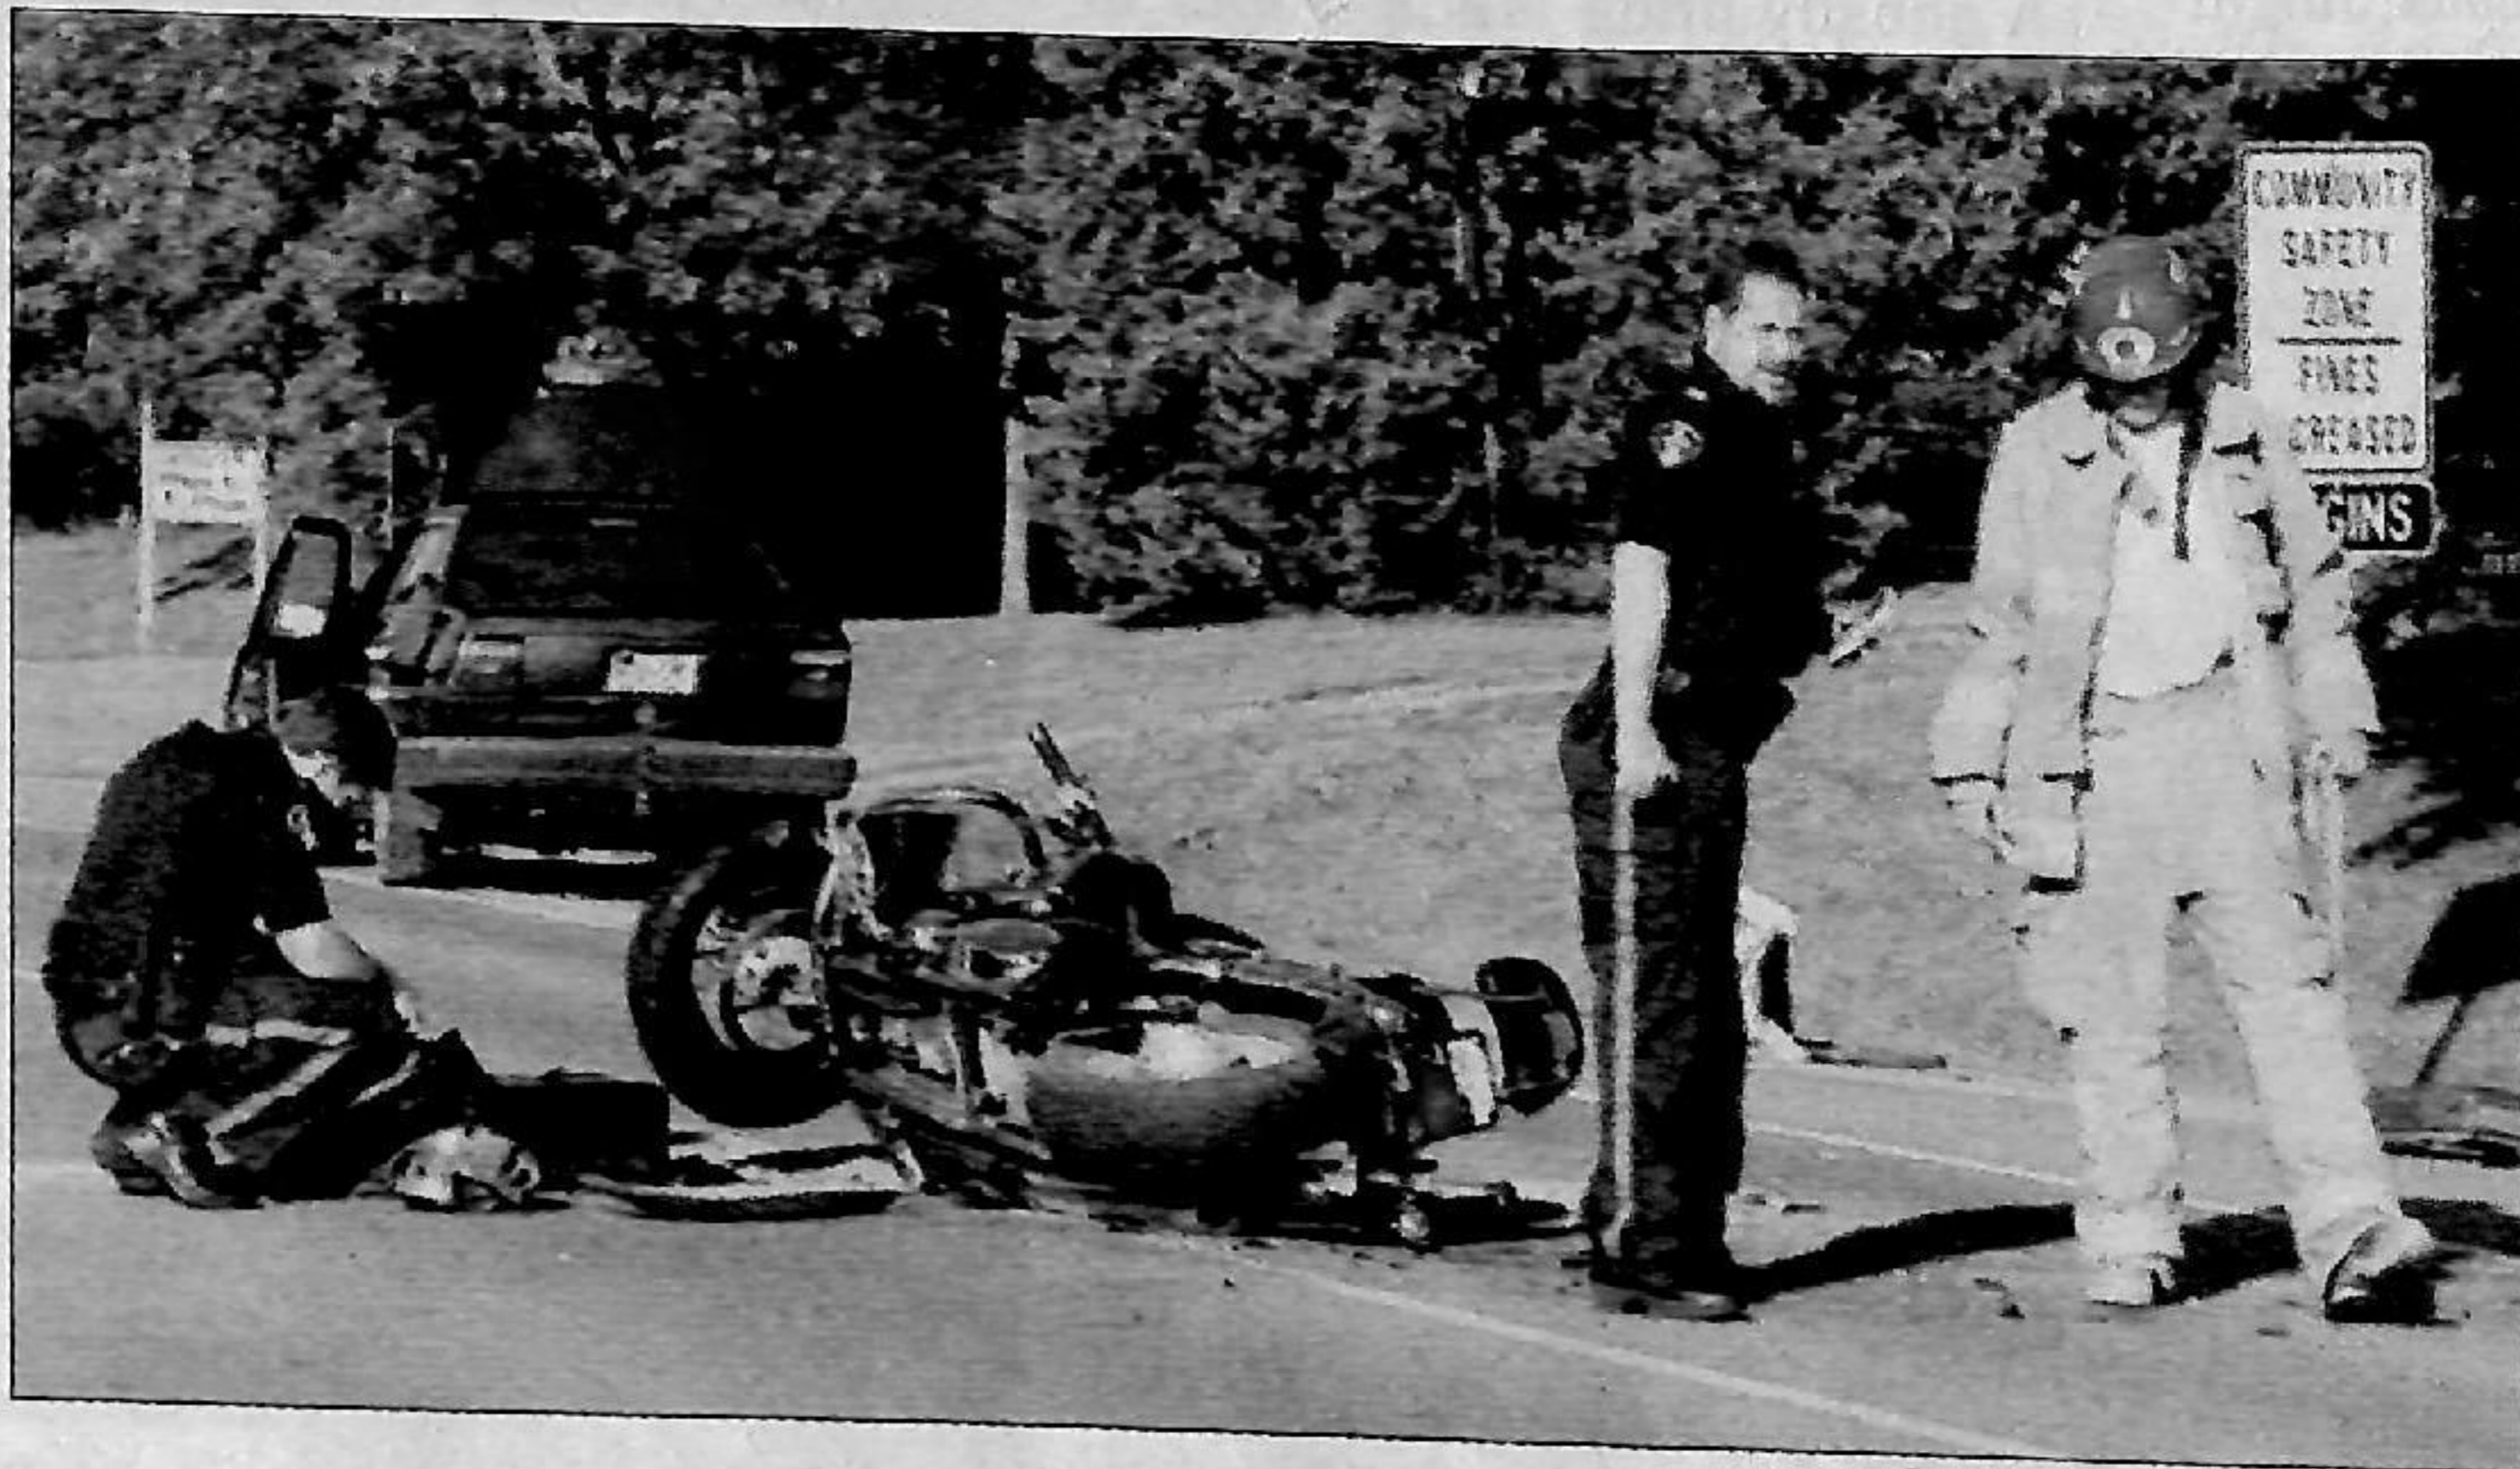

June 21, 1954 - June 25, 2008

MOTORCYCLIST KILLED IN CRASH

PETE FISHER / SUN MEDIA

A motorcyclist is dead following a collision in Castleton on Wednesday morning. Northumberland OPP say a Volkswagen Jetta pulled out from a private residence on County Road 25 just east of Castleton at approximately 6:50 a.m. when an eastbound motorcycle struck the driver's side of the vehicle near the front tire. The motorcyclist was thrown approximately 40 feet, landing on the pavement. CPR was performed on the person, but he was pronounced dead at the scene. The collision occurred in front of the Castleton Cemetery. The OPP Technical Traffic collision investigators were at the scene and the road was re-opened at 11:30 a.m. The victim has been identified as John Atkinson, 54, of Baillieboro. The lone occupant of the Jetta, a 72-year-old Colborne man, was not injured. The investigation is continuing, and police say charges are pending.

The project lands surround Midtown Creek which runs through the downtown and empties into Lake

See Partridge, Page 18

Councillor, publican charged with assault

A 7:20 p.m. Tuesday night, June 24, Northumberland OPP were called to a large fight involving baseball bats on King Street West in downtown Colborne.