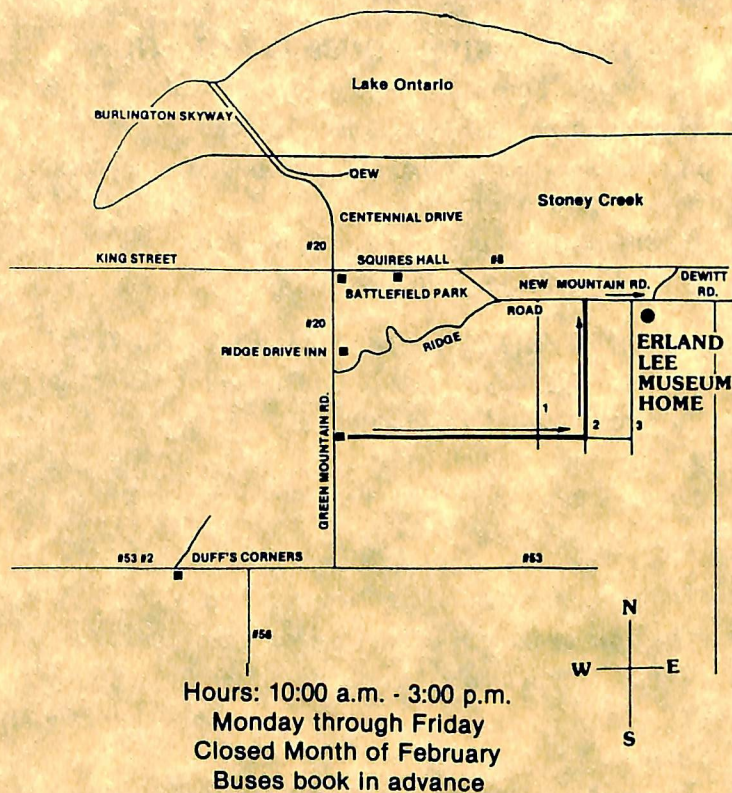

SPECIAL EVENTS

- * The first large group of visitors (400) were from the Officers' Conference in May 1973, and 1500 during the first Women's Institute Week in June.
- * A tremendous amount of work was done in preparation for Wentworth Day on August 8, 1973 for 100 visitors and for The Official Opening Day on August 9, 1973, attended by 400.
- * Women's Institute Week has been held each June since 1973.
- * Six Seminars have been held since 1977 in April as training forums for the hostesses and workers during W.I. Week.
- * Five Area Days have been held since 1978 in April for Hamilton, Trent Valley, Simcoe, Southwestern, Northern and Kingston (combined) Areas.
- * Christmas at the Lee has been celebrated since 1979 in December with the Home and the Drive House decorated in the 1897 era and the visitors being served old-fashioned treats.

Erland Lee (Museum) Home

1972-1982

The First Ten Years

of ownership by
Federated Women's Institutes of Ontario
highlighting some
renovations, restorations,
improvements and installations

R.R. #1, 552 Ridge Road,
Stoney Creek, Ontario Canada
L8G 3X4