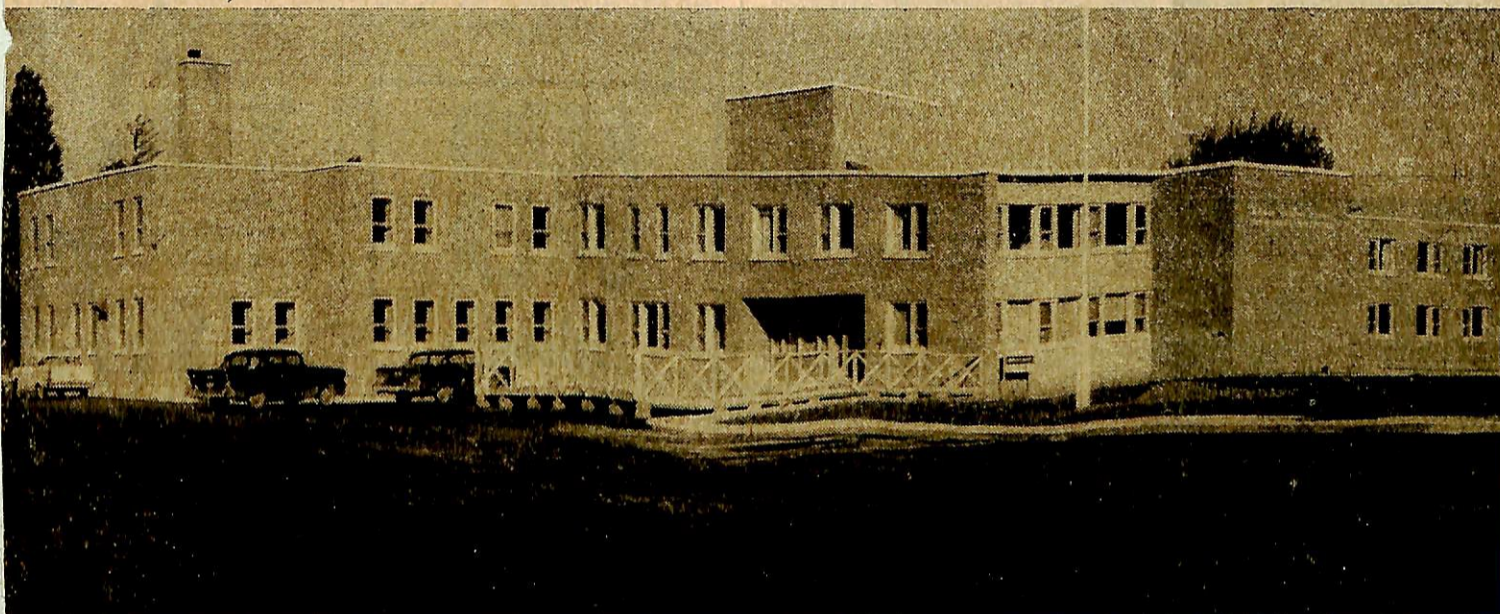

The "old" present Prince Edward County Hospital in Picton, opened in 1919, which will be abandoned shortly after new Memorial Hospital is opened Oct. 14th, 1959. Future use of the building has not been decided

Prince Edward County Memorial Hospital 1959. Official opening and dedication, October 14, 1959.

A joyous moment came Wednesday morning for officials of Prince Edward County Hospital Board when members of County Council turned the sod for the new \$600,000 memorial hospital. It is expected construction on the new modern building will be started this fall. County Councillors shown in the above Hodgson