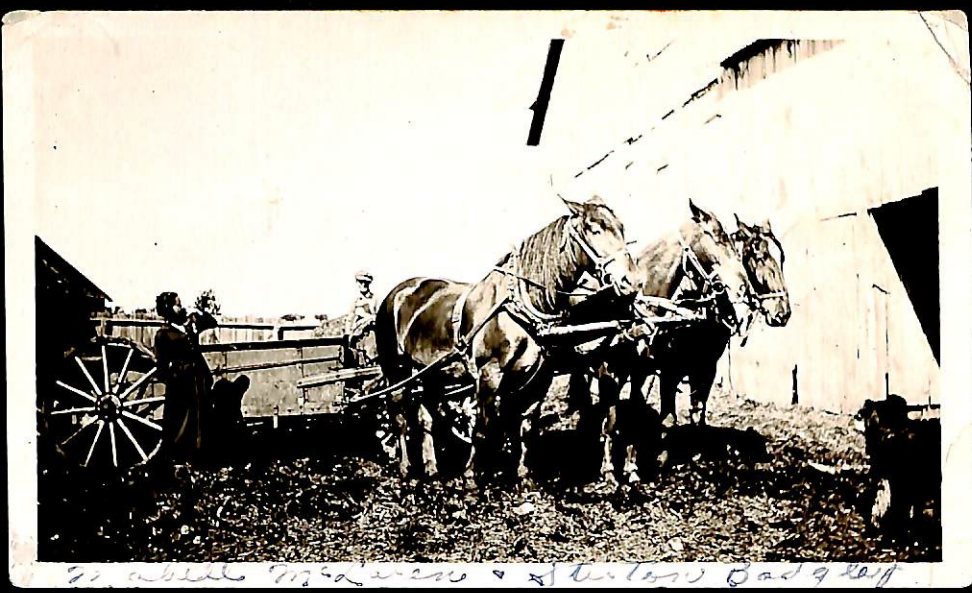

Leo Badgley
Crib Rack Wagon

Abel McQueen & Arthur Badgley

Lino O'Keefe & son

Mrs Alma Pringle
Mrs Fred Davis
Mr & Mrs Issac McConnel
Citizen's of Melrose year's ago

Frank Sexsmith's Threshing Machine
the teams are all his

Clifford Hagerman with sleigh and team of horses