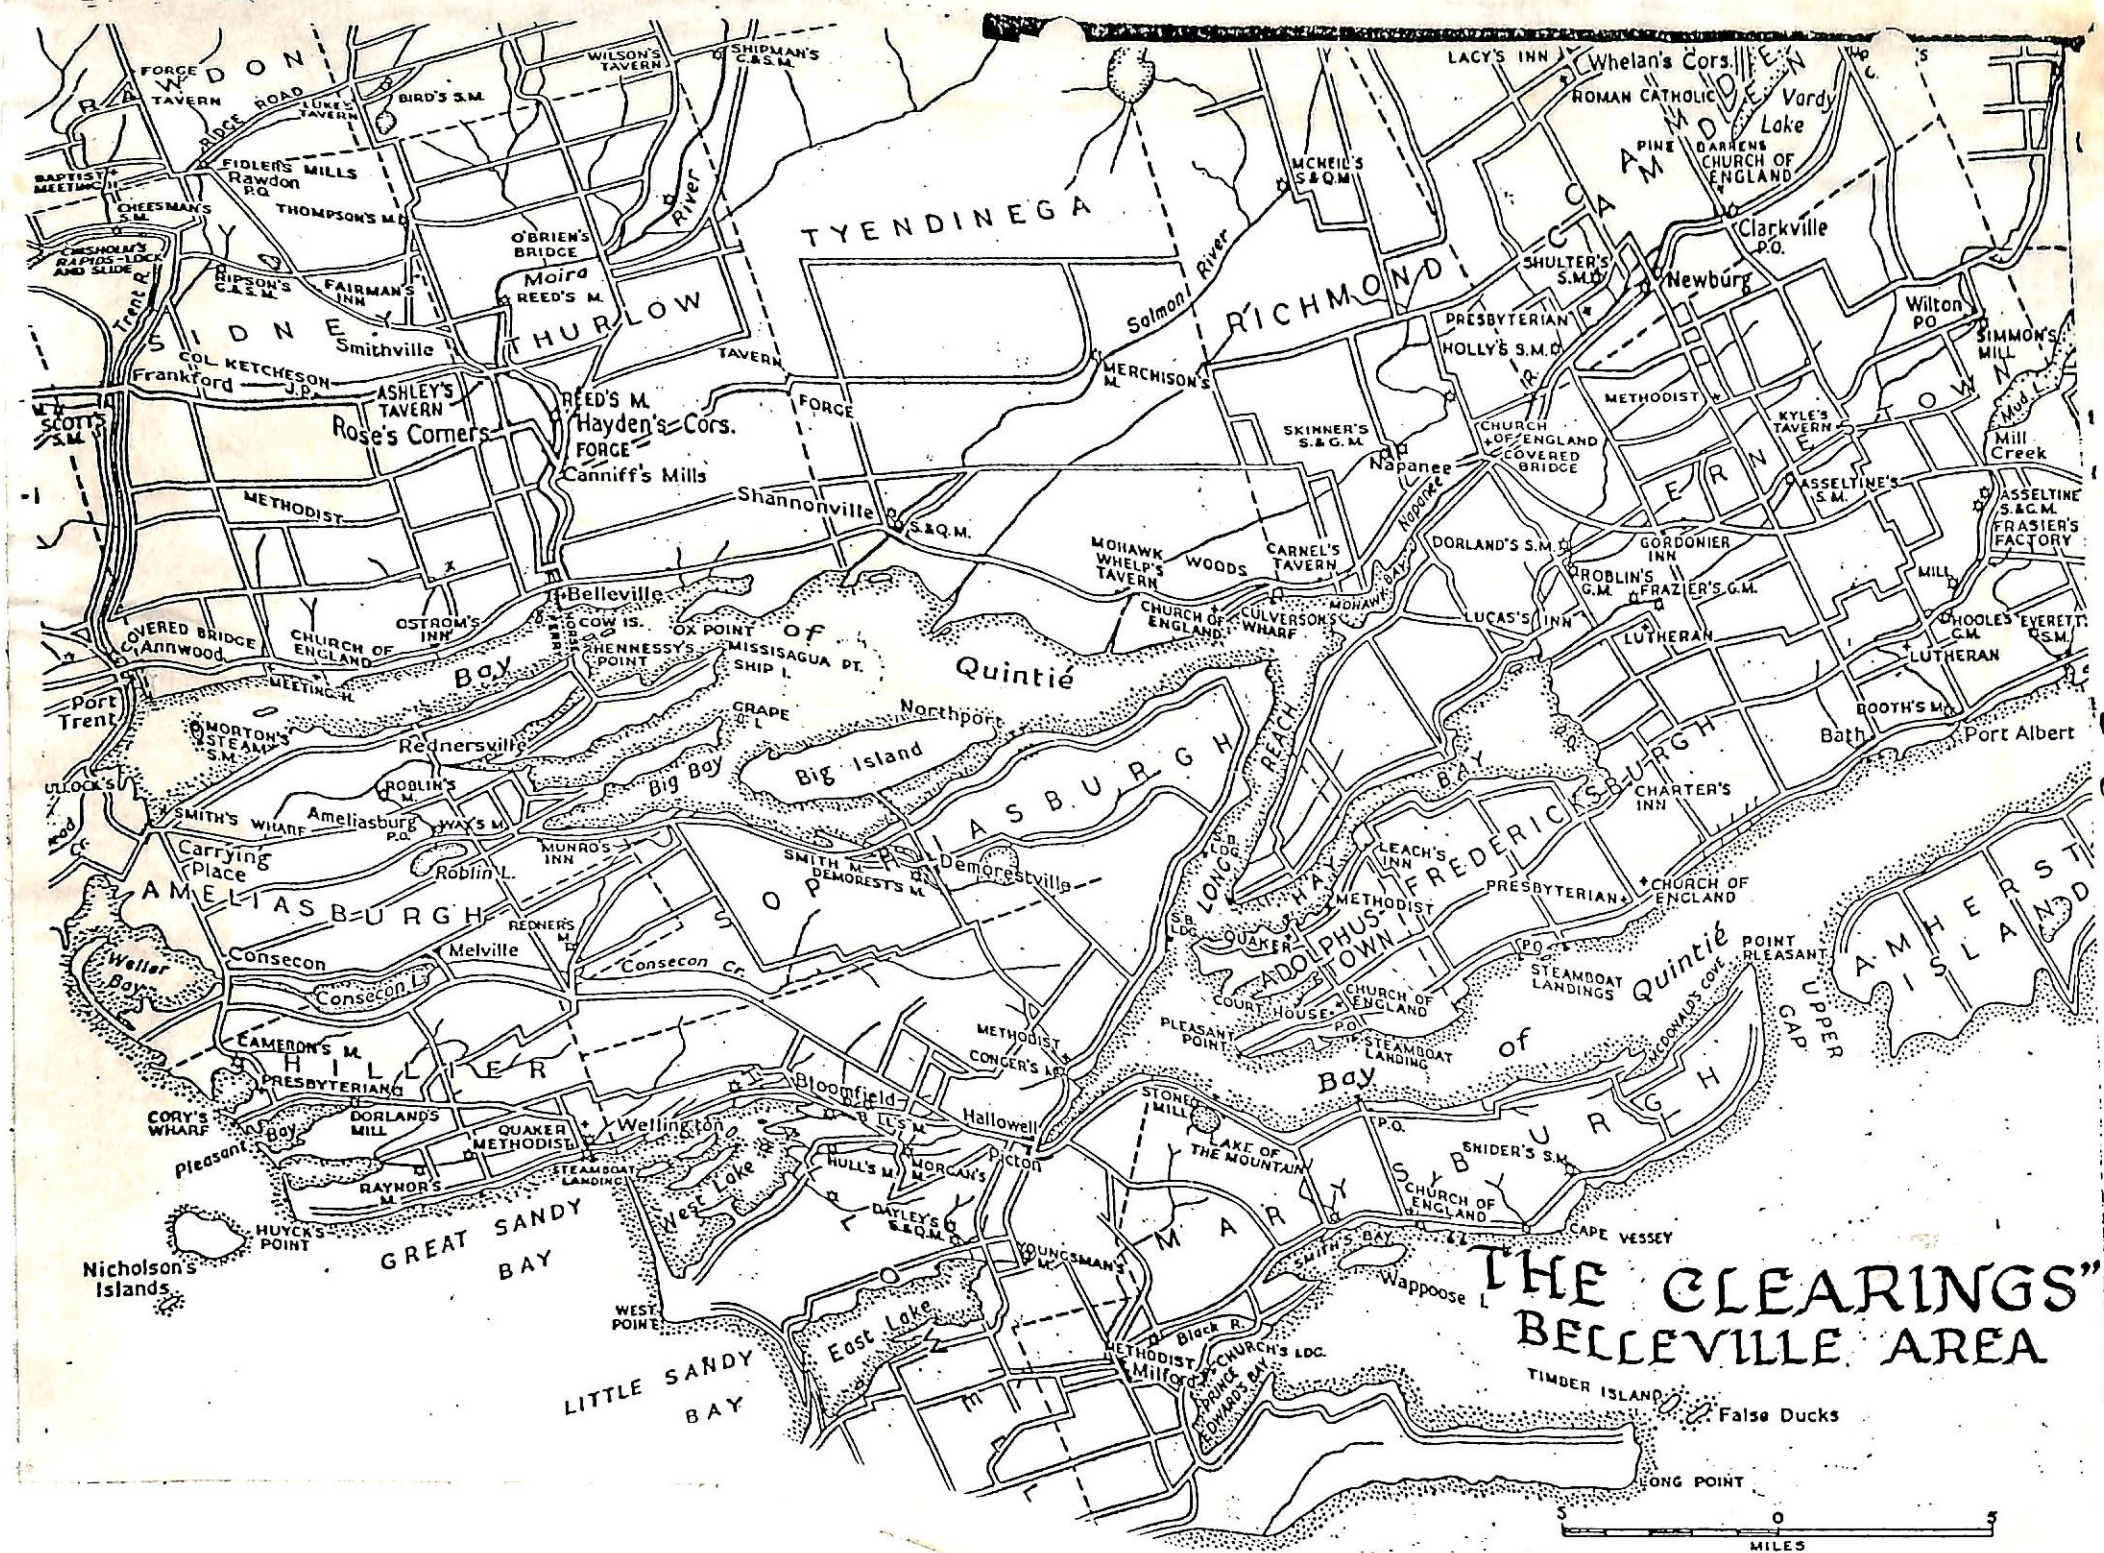

An early map of the area. 1850-51

THE CLEARINGS
BELLEVILLE AREA

SAV. CRIST OR QUERN MILL. S.G.Q.M. Lighthouse
DRAWN FROM MAP OF THE PRINCIPAL COMMUNICATIONS IN CANADA WEST by MAJ. BARON DE ROTTENBURG ASST. QUARTER MASTER GENERAL 1850-51