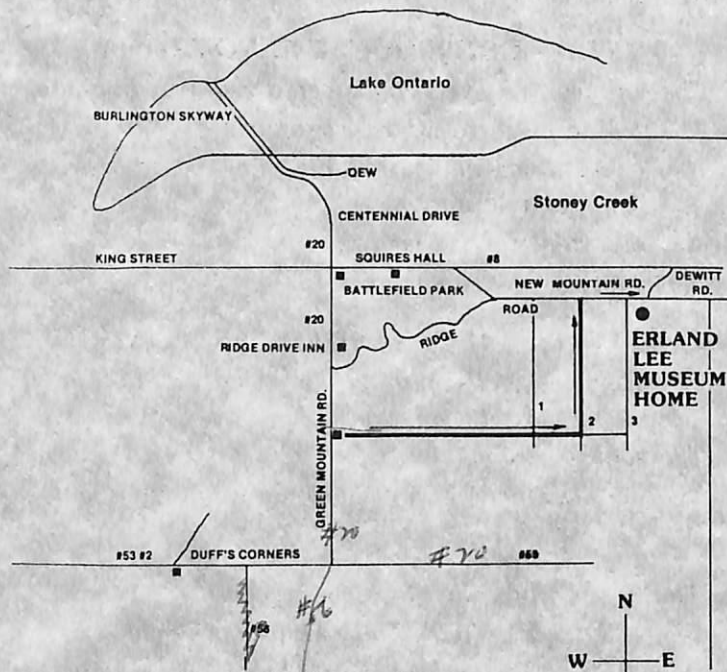

SPECIAL EVENTS

- * The first large group of visitors (400) were from the Officers' Conference in May 1973, and 1500 during the first Women's Institute Week in June.
- * A tremendous amount of work was done in preparation for Wentworth Day on August 8, 1973 for 100 visitors and for The Official Opening Day on August 9, 1973, attended by 400.
- * Women's Institute Week has been held each June since 1973.
- * Six Seminars have been held since 1977 in April as training forums for the hostesses and workers during W.I. Week.
- * Five Area Days have been held since 1978 in April for Hamilton, Trent Valley, Simcoe, Southwestern, Northern and Kingston (combined) Areas.
- * Christmas at the Lee has been celebrated since 1979 in December with the Home and the Drive House decorated in the 1897 era and the visitors being served old-fashioned treats.

Victor & Hilda Beachin

R.R. #1, 552 Ridge Road,
Stoney Creek, Ontario Canada
L8G 3X4

Telephone (416) 662-2691