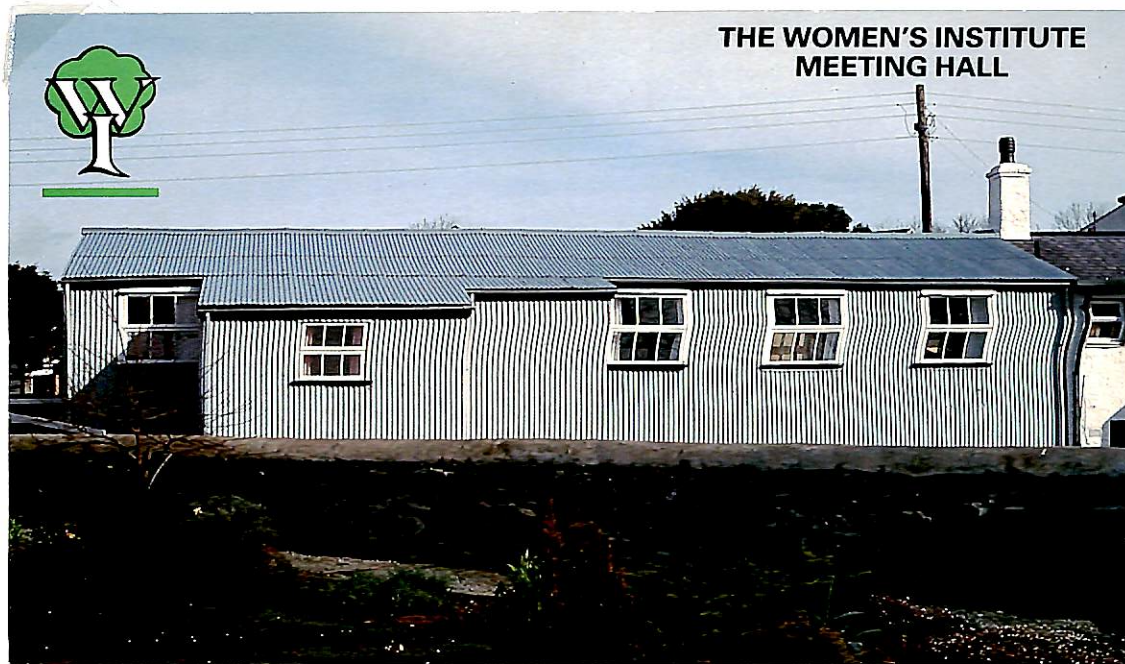

Hurstpierpoint Afternoon Women's Institute
 and Wolstonbury Evening Women's Institute
 c/o Mrs. Jean Woodham, Secretary
 Hurstpierpoint, West Sussex, England

CHURCH MARY A HOLLOW WHITE HAZEL NEAR TO THE RAPID WHIRLPOOL CHURCH SAINT TYSILIO CAVE RED
 Llanfairpwllgwyngyllgogerychwyrndrobwll-llandysiliogogoch