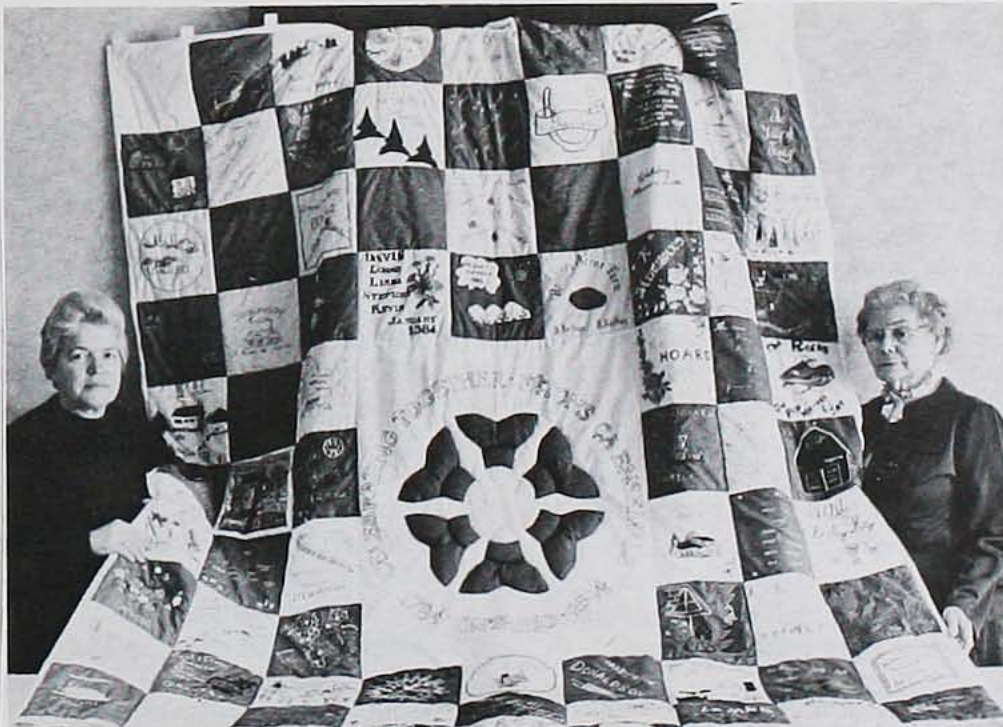

Williamsburg W.I., Dundas District, sponsored a quilt show in the Williamsburg schoolhouse. One of the quilts on display is shown by L-r back row—Hilda Whittaker and Jean Casselman; front row—Ruth Hogaboam and Alma Strader.

WI members are quilting, while visitors look at the various displays.

1984

Mrs. Nellie Fulton (right) presents the Slate River Bicentennial Wall-Hanging to Paipoonge Museum curator Mrs. Lois Heald. The wall-hanging features 96 small blocks, representing different families in the Slate River Valley and one large centre block, bearing the bicentennial logo.