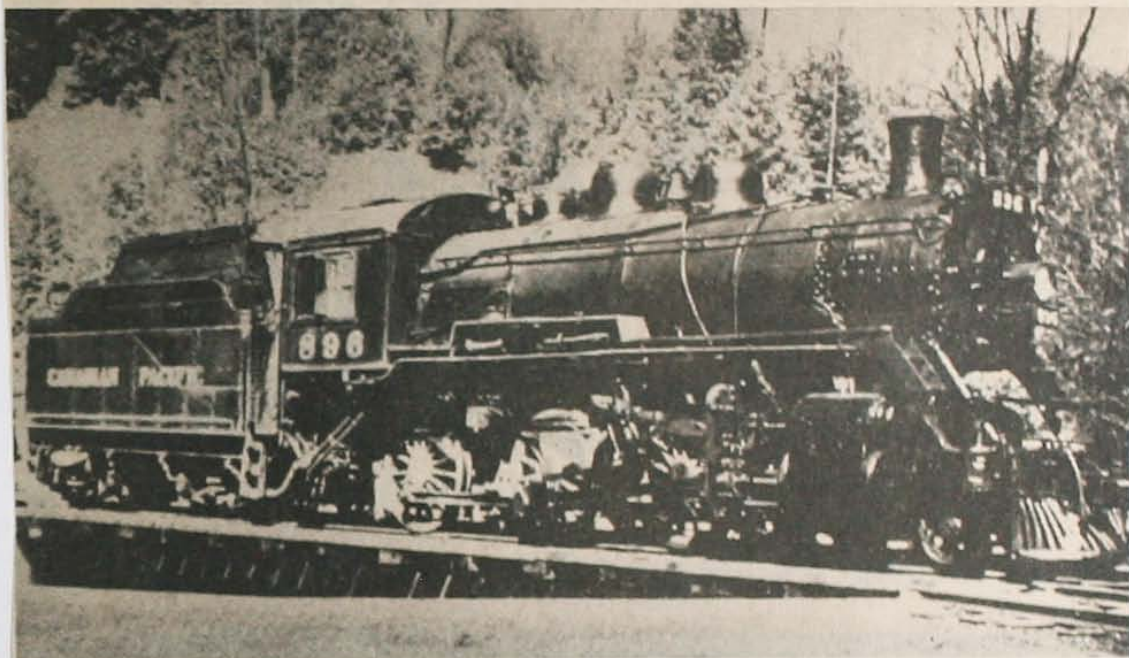

GE 18— WALKERTON HERALD-TIMES, Tues., July 19th, 1983

SOME PHOTOS OF THE OLD CANADIAN PACIFIC RAILWAY TERMINAL AT WALKERTON

Pictures By RALPH BEAUMONT, Alton, Ont.

V6-61