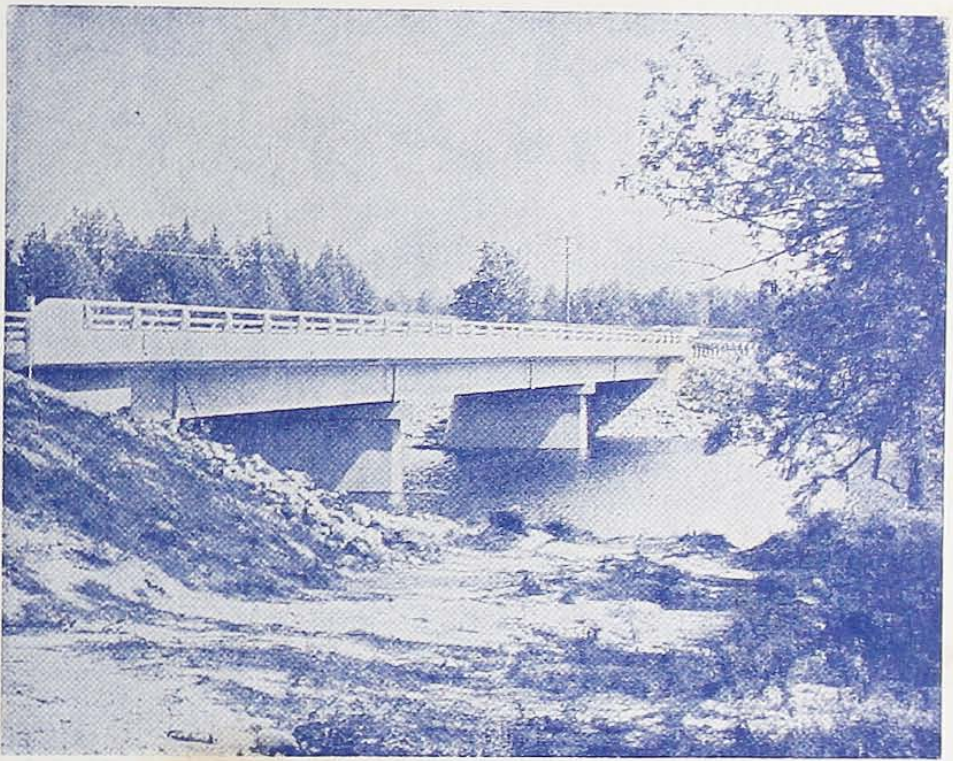

V6-23

Official Opening
OF
MAPLE HILL BRIDGE

Friday, June 8th, 1979
8:00 P.M.