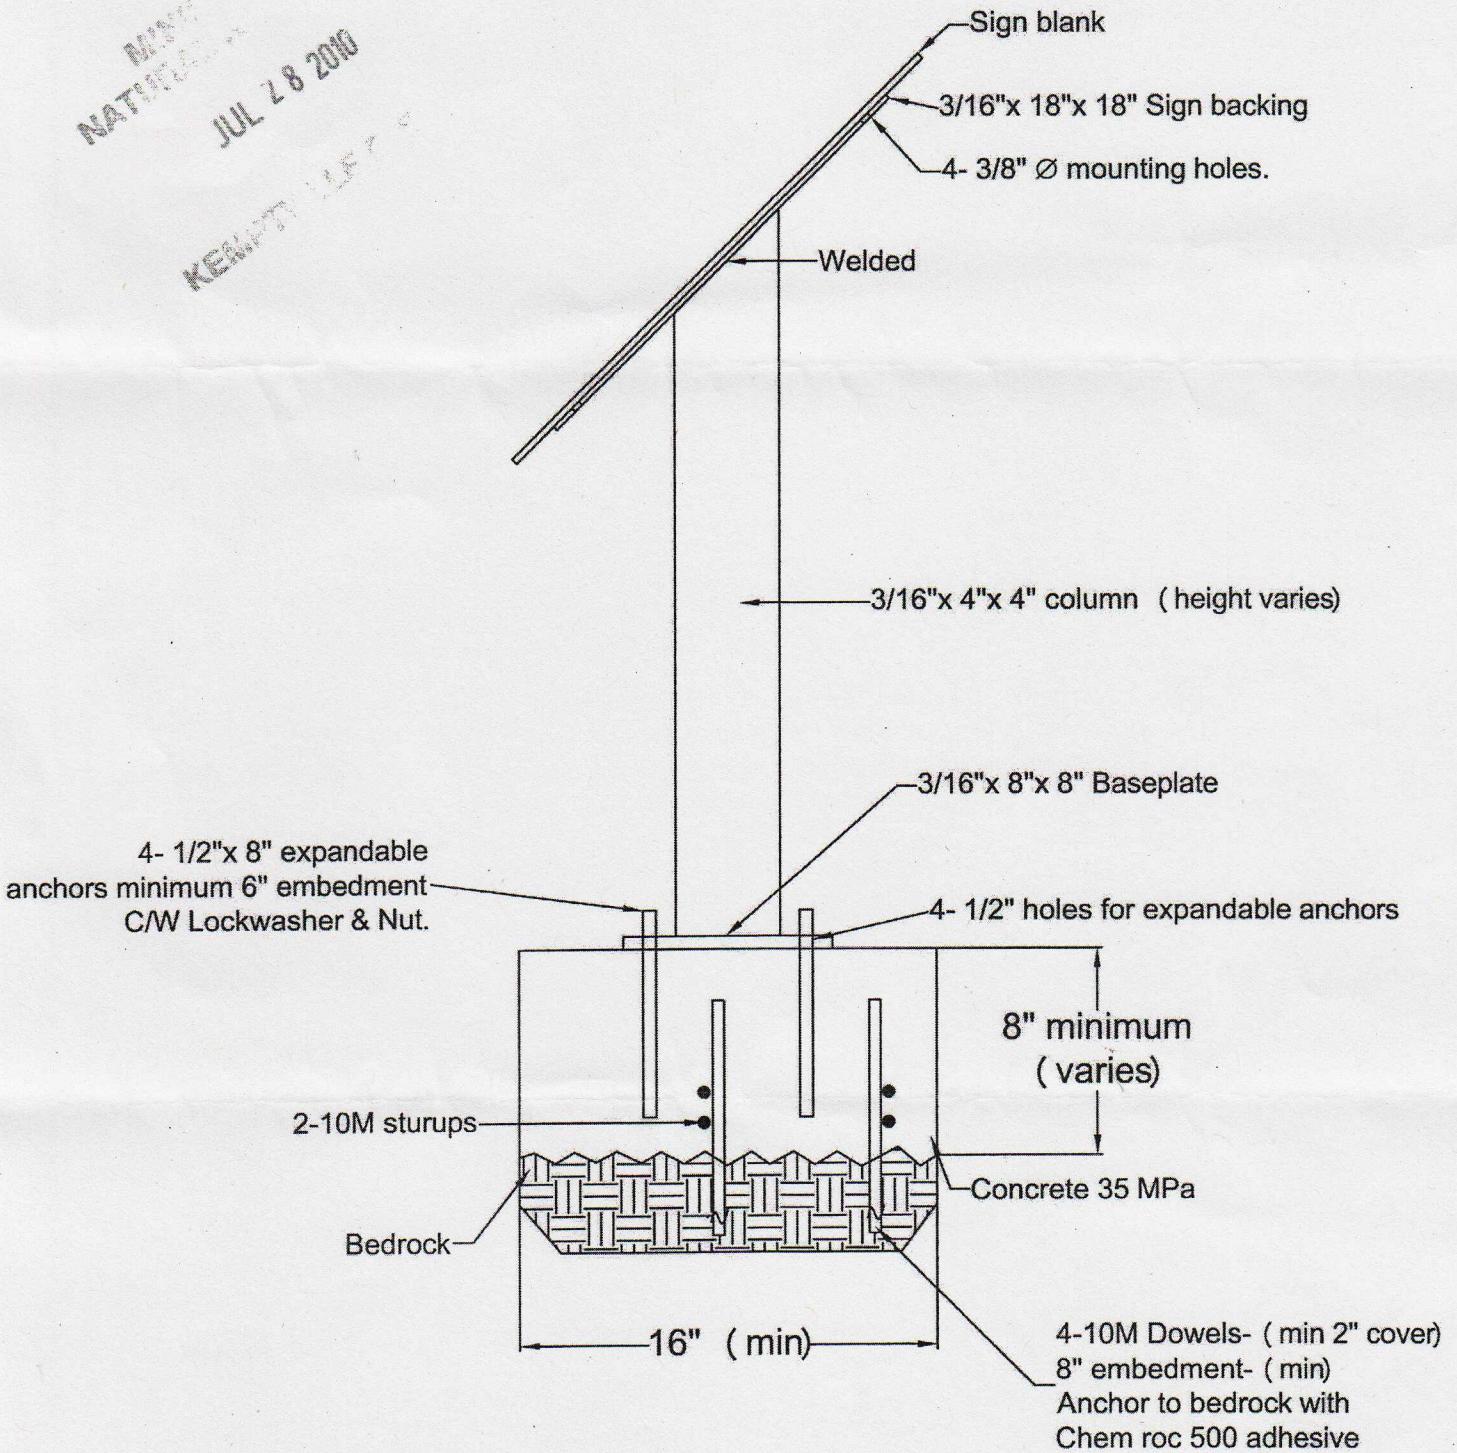

Blakeney Historical Plaque

(Typical sign post on bedrock)

MAY 2010
 NATHER
 JUL 28 2010
 KEMPTON