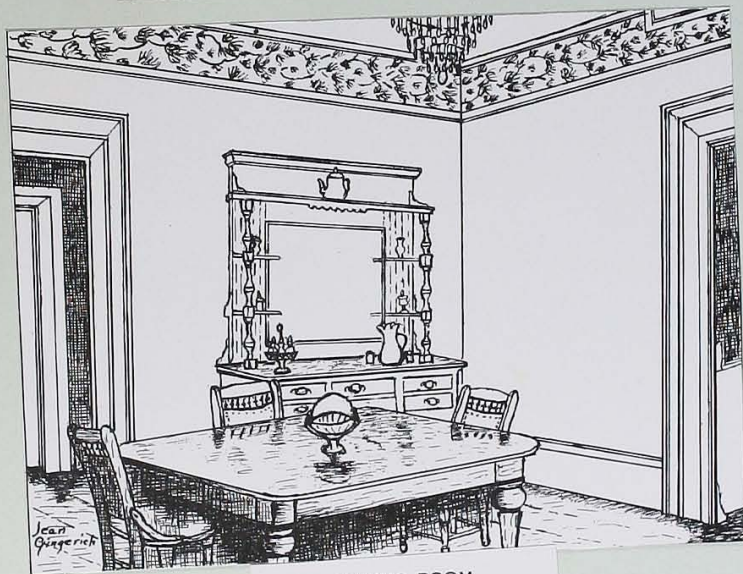

ERLAND LEE HOME
STONEY CREEK, ONTARIO

Opened 1973

DINING ROOM
ERLAND LEE HOME
STONEY CREEK, ONTARIO

MANTLE FIREPLACE
CIRCA 1850 SELBY, Ont.

Donated by three Districts in Lambton County. Funds obtained through catering at International Plowing Match. Ornaments and furnishings donated by Branches and Districts throughout Province.

Mrs. Victor Beachin, hostess, takes time out to play the old "Minnie Walkom" organ from Perth South.

Erland Lee Parlour
What-Not, a gift from York North District, with display of Canadian Glass donations from individuals and Branches.