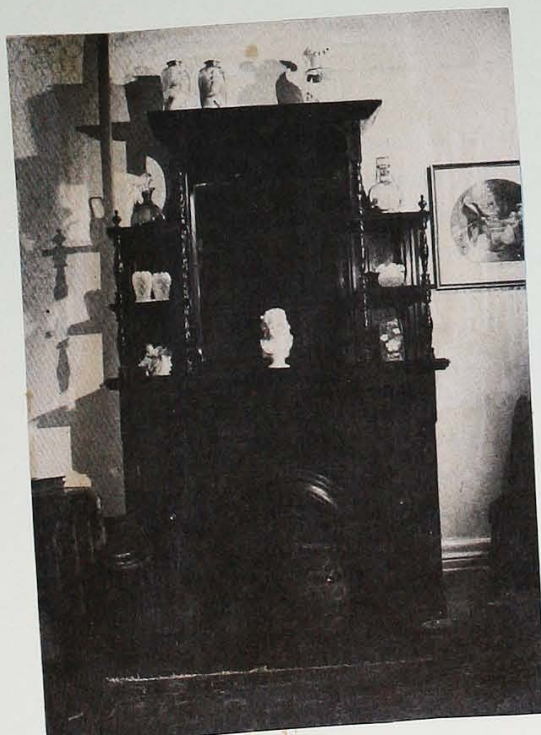

ERLAND LEE HOME
STONEY CREEK, ONTARIO

Opened 1973

DINING ROOM
ERLAND LEE HOME
STONEY CREEK, ONTARIO

MANTLE FIREPLACE
CIRCA 1850 SELBY, Ont.

Donated by three Districts in Lambton County. Funds obtained through catering at International Plowing Match. Ornaments and furnishings donated by Branches and Districts throughout Province.